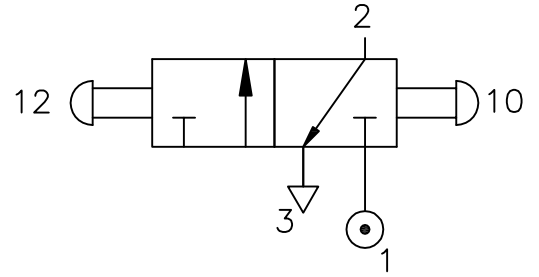

# KNOB SET-RESET

Type : 3/2 Spool Valve  
 Manually operated  
 Port Size : G 1/4  
 Operating Pressure : 2-10 bar  
 Operating Temperature : +5°C to +70°C

## Z03 0625 02

ALL DIMENSIONS ARE IN mm

NUCON ZANDER PRIVATE LIMITED  
 88 , C.I.E , BALANAGAR ,  
 HYDERABAD - 500 037

DRAWN	SREENIVAS.M	17.03.2005
CHECKED		
APPROVED		