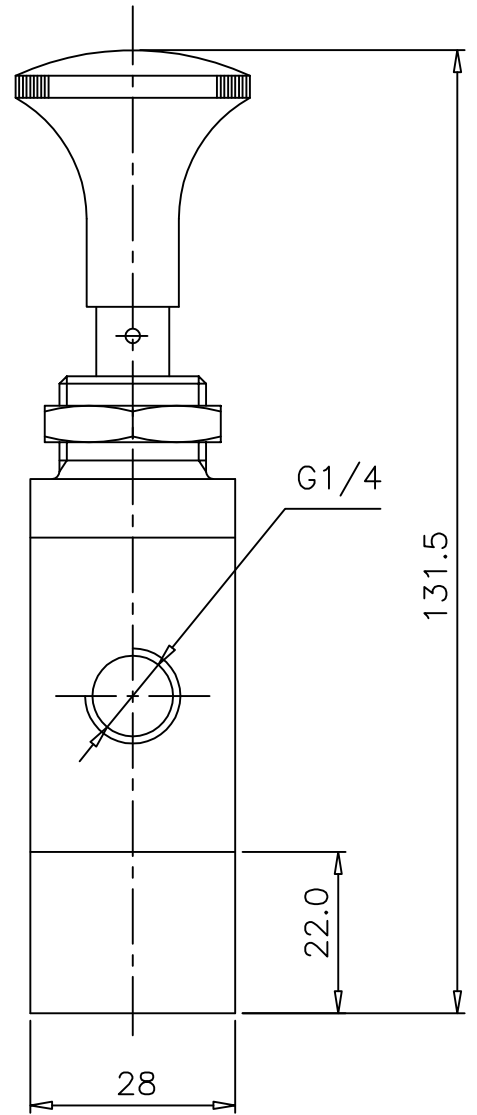

# KNOB SET-RESET

Type : 3/2 Spool Valve  
 Manually operated  
 Port Size : G 1/4  
 Operating Pressure : 2-10 bar  
 Operating Temperature : +5°C to +70°C

## Z03 0625 02

ALL DIMENSIONS ARE IN mm

NUCON ZANDER PRIVATE LIMITED  
 88 , C.I.E , BALANAGAR ,  
 HYDERABAD - 500 037

DRAWN	SREENIVAS.M	17.03.2005
CHECKED		
APPROVED		