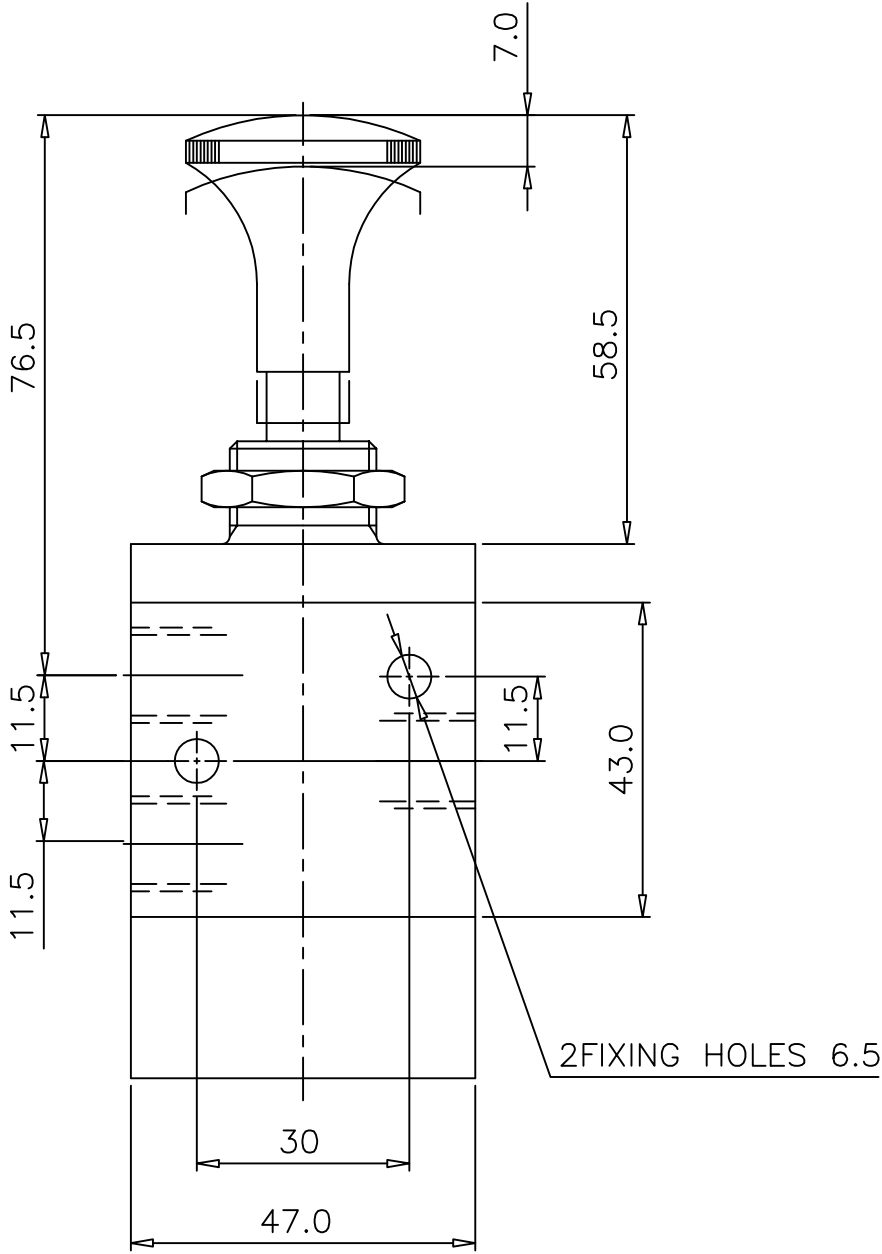

# KNOB SET-RESET

Type : 3/2 Spool Valve  
 Manually operated  
 Port Size : G 1/4  
 Operating Pressure : 2-10 bar  
 Operating Temperature : +5°C to +70°C

## Z03 0625 02

ALL DIMENSIONS ARE IN mm

NUCON ZANDER PRIVATE LIMITED  
 88 , C.I.E , BALANAGAR ,  
 HYDERABAD - 500 037

DRAWN	SREENIVAS.M	17.03.2005
CHECKED		
APPROVED		