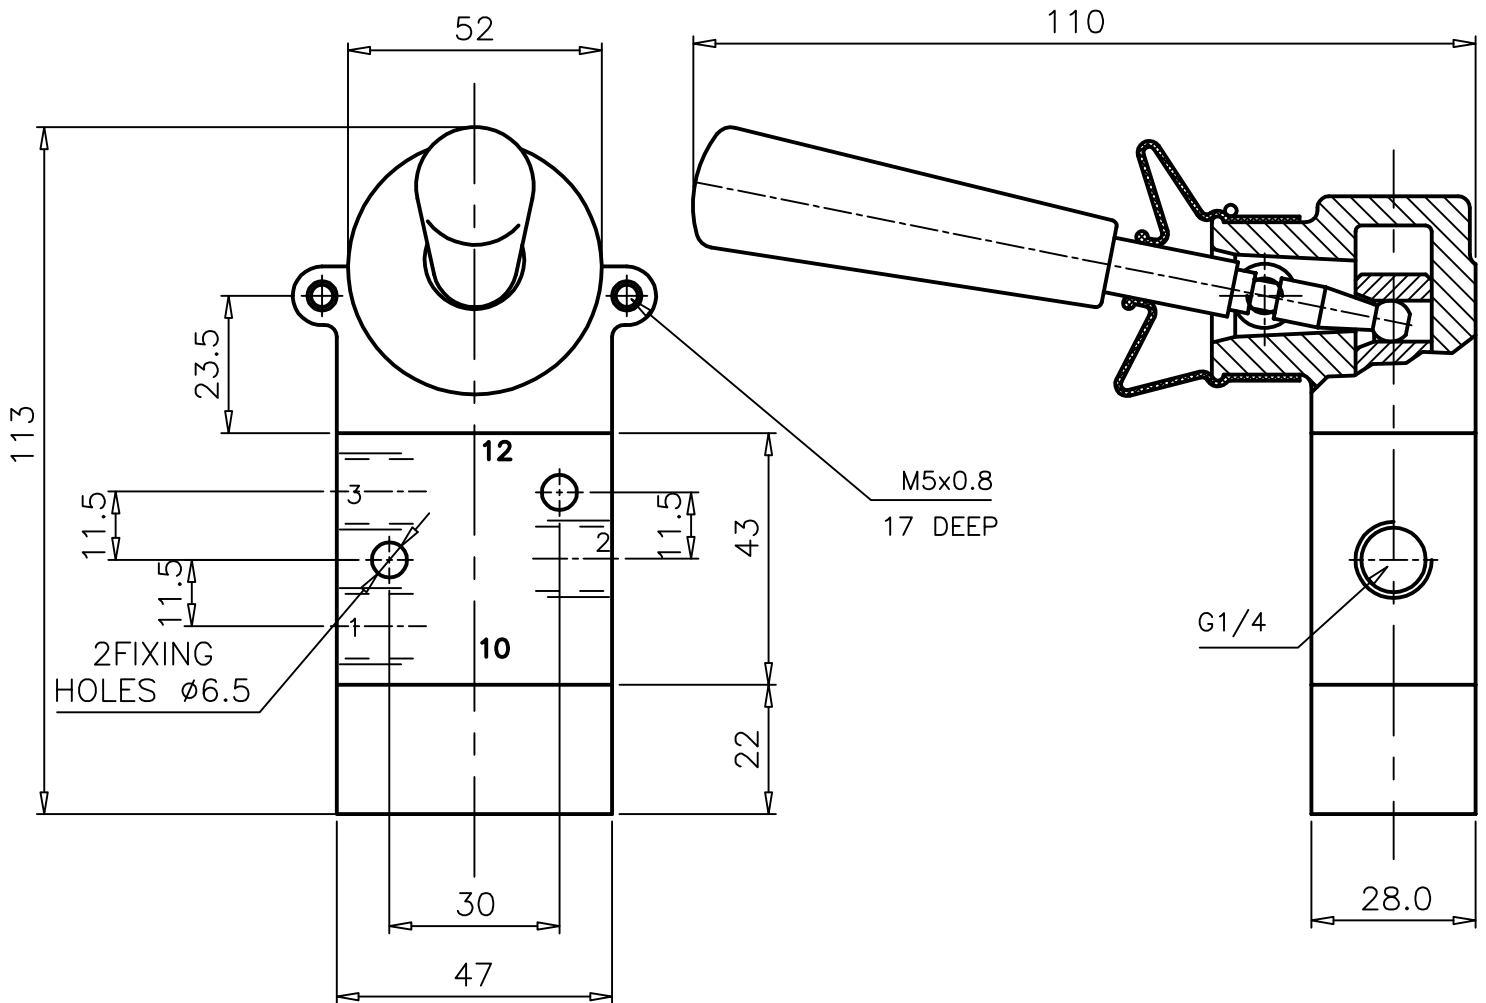

# LEVER SET-RESET

## Z03 0637 02

Type : 3/2 Spool Valve  
 Manually operated  
 Port Size : G 1/4  
 Operating Pressure : 2-10 bar  
 Operating Temperature : +5°C to +70°C

ALL DIMENSIONS ARE IN mm

NUCON ZANDER PRIVATE LIMITED  
 88 , C.I.E , BALANAGAR ,  
 HYDERABAD - 500 037