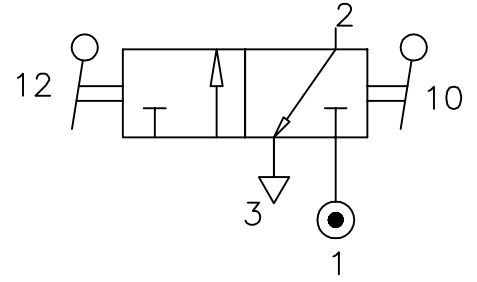

# LEVER SET-RESET

## Z03 0637 02

Type : 3/2 Spool Valve  
 Manually operated  
 Port Size : G 1/4  
 Operating Pressure : 2-10 bar  
 Operating Temperature : +5°C to +70°C

ALL DIMENSIONS ARE IN mm

NUCON ZANDER PRIVATE LIMITED  
 88 , C.I.E , BALANAGAR ,  
 HYDERABAD - 500 037