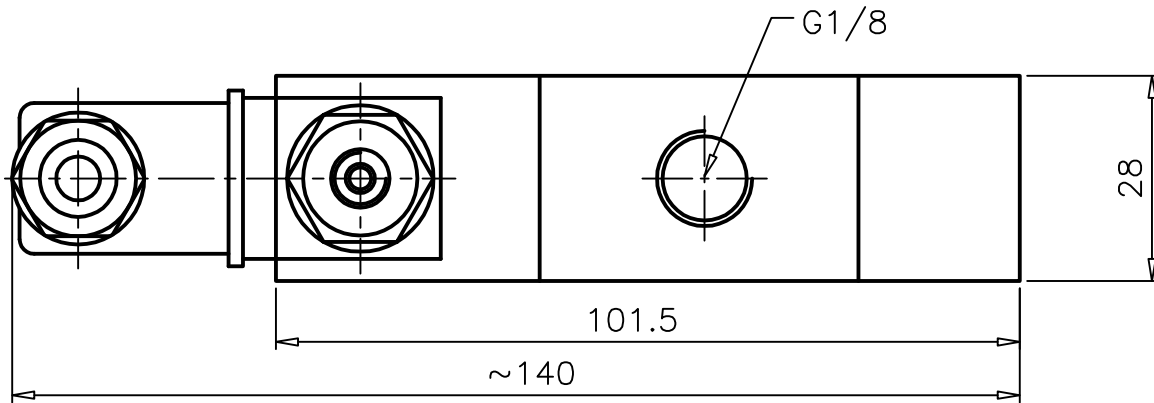

Solenoid pilot actuated,
Spring return - Side mounted

Z14 1235 00 000

Type : 3/2 Spool Valve
Soelnoind operated

Port Size : G 1/8
Operating Pressure : 2-10 bar

Operating Temperature : +5°C to +70°C *

* Consult our Technical Service for use below +2°C

ALL DIMENSIONS ARE IN mm

NUCON INDUSTRIES PRIVATE LIMITED
88 , C.I.E , BALANAGAR ,
HYDERABAD - 500 037

| | | |
|----------|-------------|------------|
| DRAWN | SREENIVAS.M | 11.05.2005 |
| CHECKED | | |
| APPROVED | | |