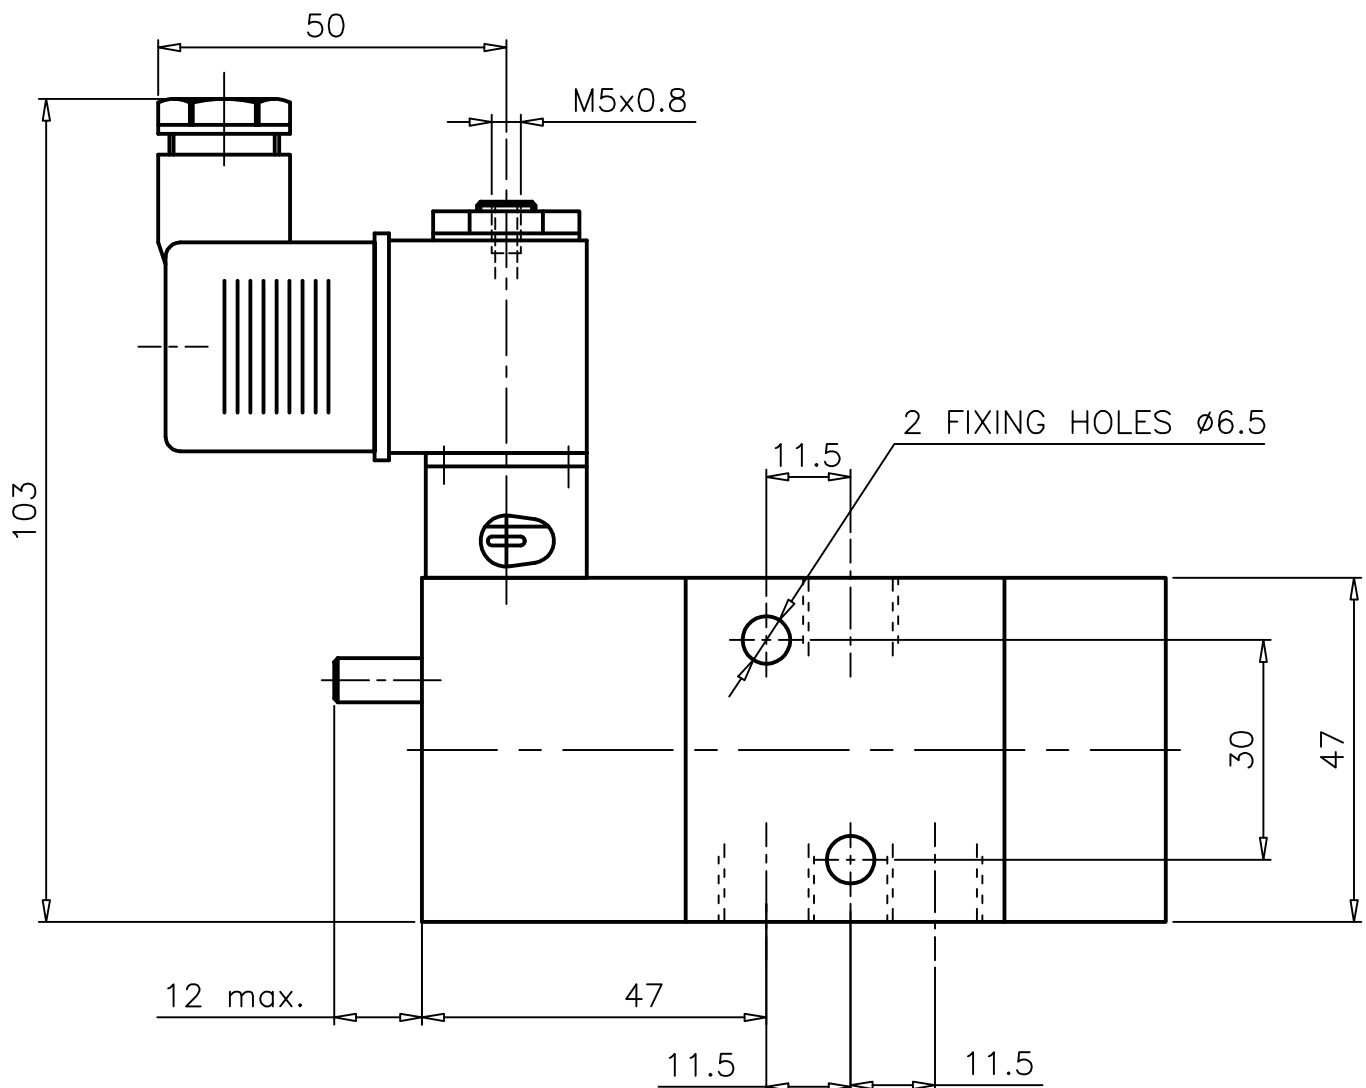

Solenoid pilot actuated,
Spring return - Side mounted

Z14 1235 00 000

Type : 3/2 Spool Valve
Soelnoind operated

Port Size : G 1/8
Operating Pressure : 2-10 bar

Operating Temperature : +5°C to +70°C *

* Consult our Technical Service for use below +2°C

ALL DIMENSIONS ARE IN mm

NUCON INDUSTRIES PRIVATE LIMITED
88 , C.I.E , BALANAGAR ,
HYDERABAD - 500 037

| | | |
|----------|-------------|------------|
| DRAWN | SREENIVAS.M | 11.05.2005 |
| CHECKED | | |
| APPROVED | | |