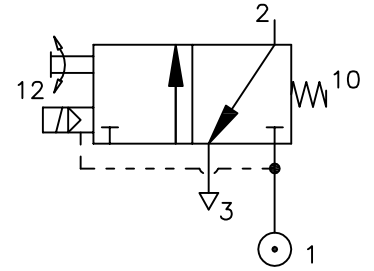

Solenoid pilot actuated,
Spring return - Side mounted

Z14 1235 00 000

Type : 3/2 Spool Valve
Soelnoind operated

Port Size : G 1/8
Operating Pressure : 2-10 bar

Operating Temperature : +5°C to +70°C *

* Consult our Technical Service for use below +2°C

ALL DIMENSIONS ARE IN mm

NUCON INDUSTRIES PRIVATE LIMITED
88 , C.I.E , BALANAGAR ,
HYDERABAD - 500 037

| | | |
|----------|-------------|------------|
| DRAWN | SREENIVAS.M | 11.05.2005 |
| CHECKED | | |
| APPROVED | | |