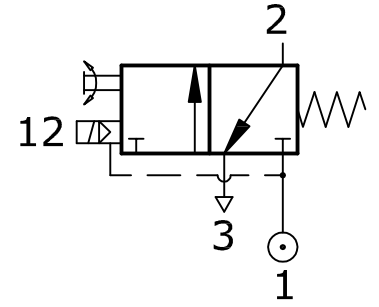

# SOLENOID PILOT ACTUATED , SPRING RETURN

# Z14 2135 00 000

Face Mounted Miniature Solenoid

Type : 3/2 Normally closed  
 Integral pilot supply  
 Port Size : G 1/4  
 Operating Pressure : 0-10 bar\*  
 Operating Temperature : +5°C to +70°C

\* CONSULT OUR TECHNICAL SERVICE FOR LOW PRESSURE AND VACUUM

ALL DIMENSIONS ARE IN mm

NUCON INDUSTRIES PRIVATE LIMITED  
 88 , C.I.E , BALANAGAR ,  
 HYDERABAD - 500 037

DRAWN	SREENIVAS.M	09.05.2005
CHECKED		
APPROVED		