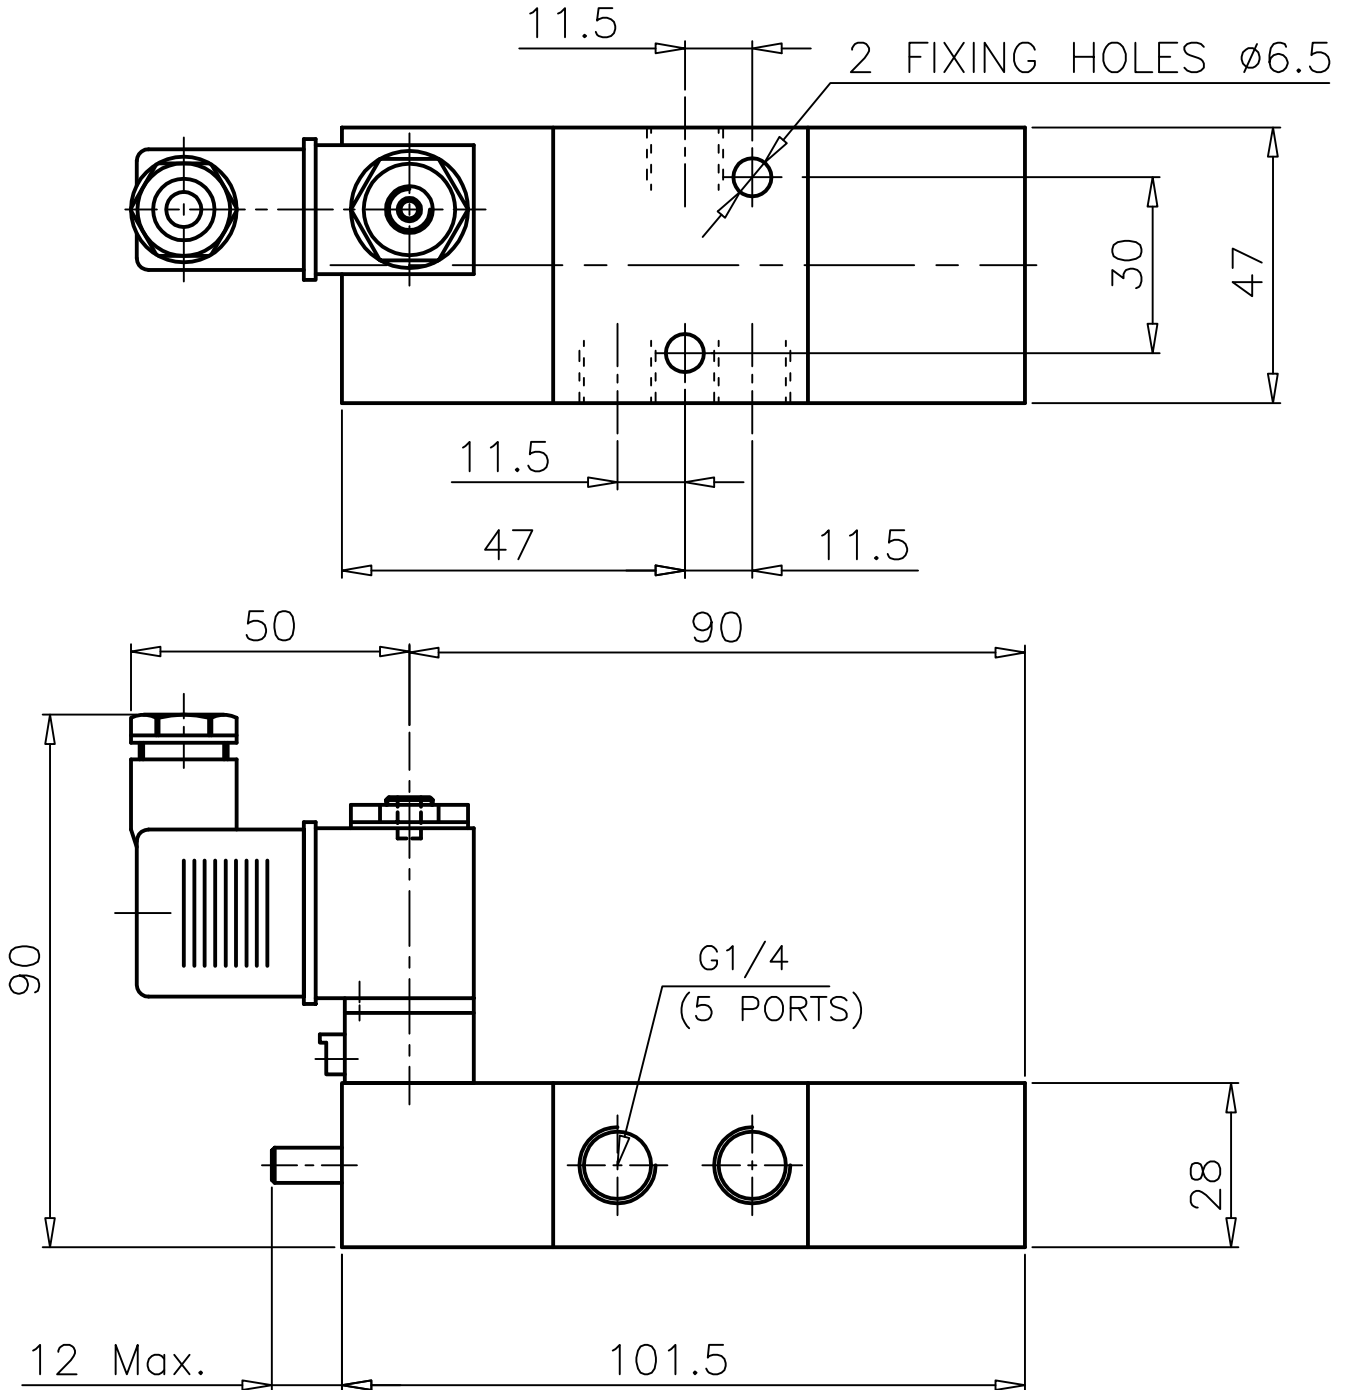

# SOLENOID PILOT ACTUATED , SPRING RETURN

# Z14 2135 00 000

Face Mounted Miniature Solenoid

Type : 3/2 Normally closed  
 Integral pilot supply  
 Port Size : G 1/4  
 Operating Pressure : 0-10 bar\*  
 Operating Temperature : +5°C to +70°C

\* CONSULT OUR TECHNICAL SERVICE FOR LOW PRESSURE AND VACUUM

ALL DIMENSIONS ARE IN mm

NUCON INDUSTRIES PRIVATE LIMITED  
 88 , C.I.E , BALANAGAR ,  
 HYDERABAD - 500 037

DRAWN	SREENIVAS.M	09.05.2005
CHECKED		
APPROVED		