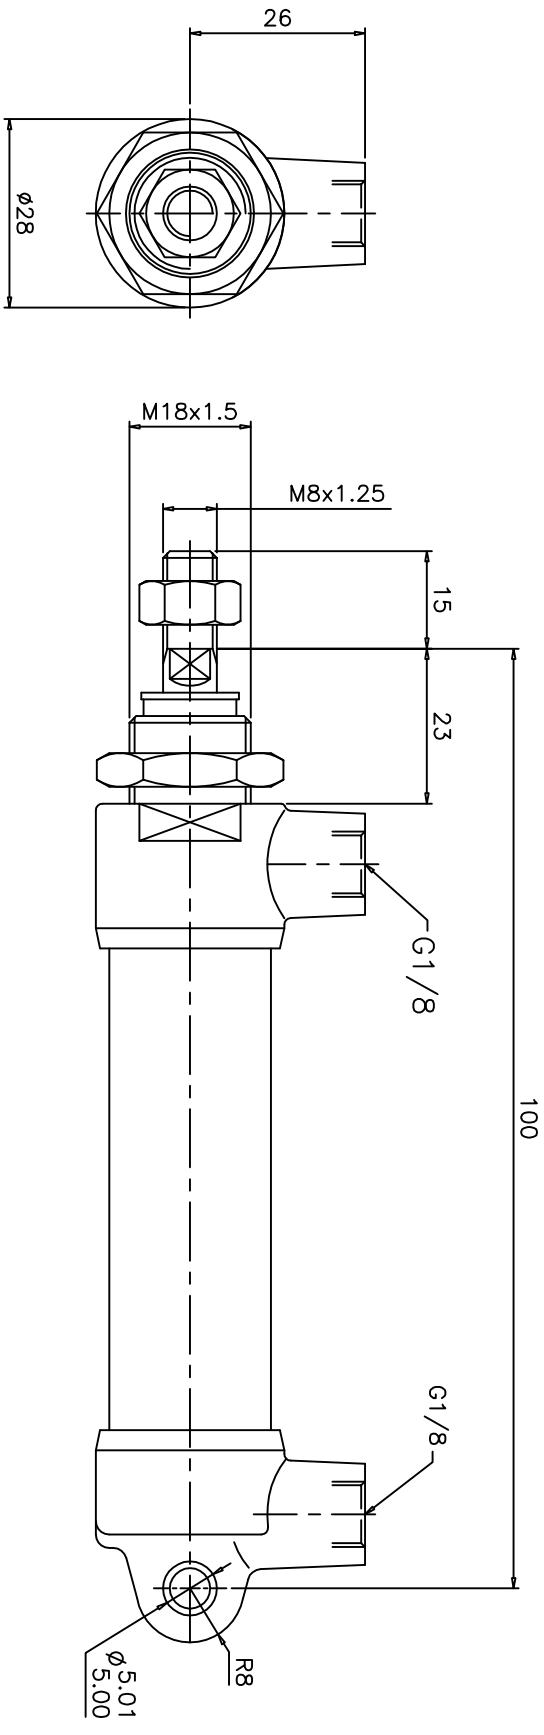

REVISIONS

SCHEDULES:

ALL DIMENSIONS ARE IN mm  
DO NOT SCALE THE DRAWING

DRG.No.  
DATA.ZM/7020/25

### TECHNICAL DATA

- 1. CYLINDER TYPE : SINGLE ACTING (MIDGET)
- 2. BORE DIA : 20 mm
- 3. PISTON ROD DIA : 8 mm
- 4. STROKE : 25 mm
- 5. OPERATING PRESSURE : 2-10Kg/cm<sup>2</sup> (g)
- 6. OPERATING TEMP.MAX. : + 80°C