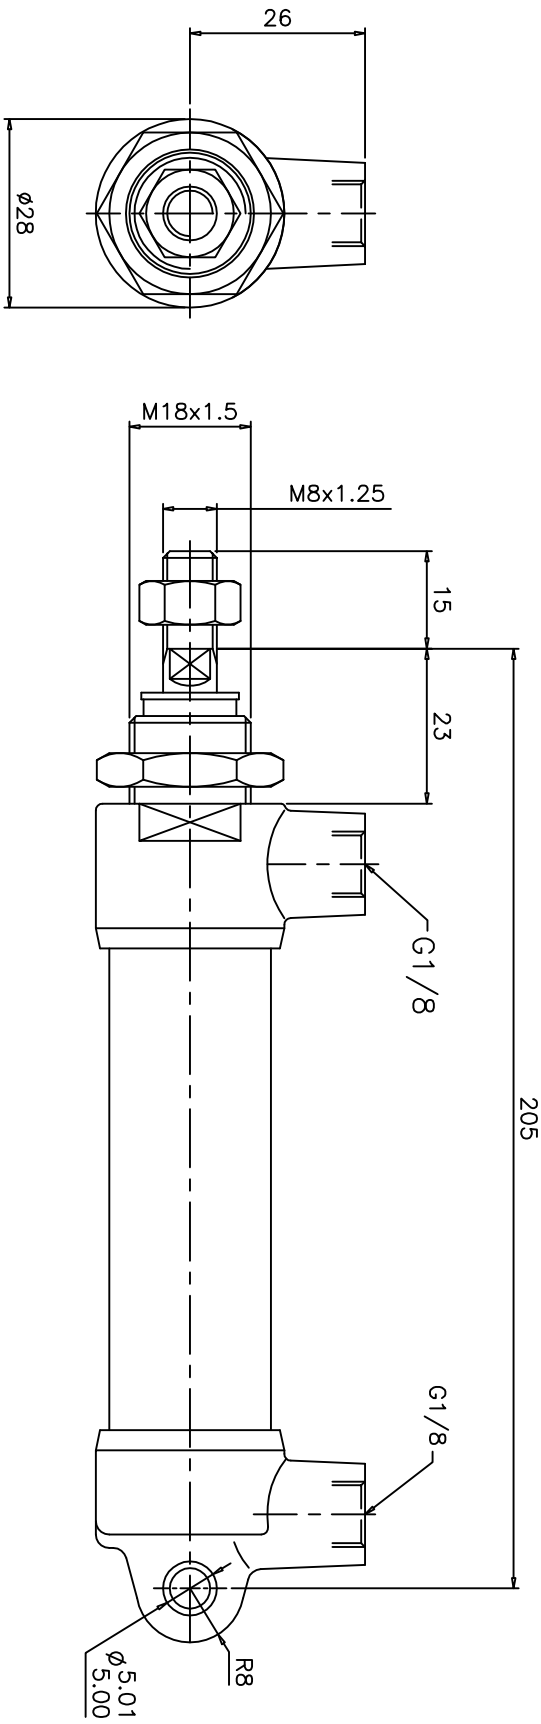

REVISIONS

SCHEDULES:

ALL DIMENSIONS ARE IN mm
DO NOT SCALE THE DRAWING

DRG.No.
DATA.ZM/7020/75

TECHNICAL DATA

- 1. CYLINDER TYPE : SINGLE ACTING (MIDGET)
- 2. BORE DIA : 20 mm
- 3. PISTON ROD DIA : 8 mm
- 4. STROKE : 75 mm
- 5. OPERATING PRESSURE : 2-10Kg/cm² (g)
- 6. OPERATING TEMP.MAX. : + 80°C

NUCON INDUSTRIES PRIVATE LIMITED

CUSTOMER:

SCALE: NTS

TITLE:

DATA SHEET

DRAWN SREERANTH 04.10.2007

CHECKED

APPROVED

DRG.No.

DATA.ZM/7020/75

SHEET

OF