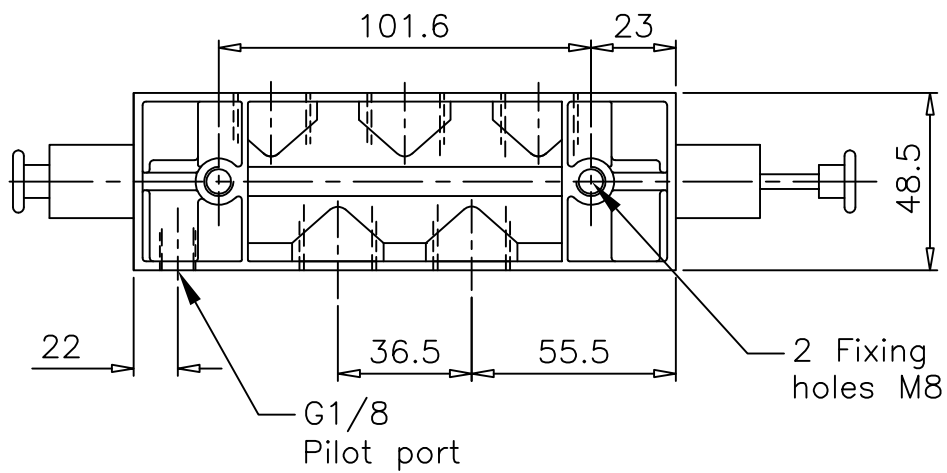

Pressure Set - Reset with Manual Override on main Piston

ZNCN/1704/3/MX

Type : 5/2
 Port Size : G1/2
 Operating Pressure : 2-10 bar
 Operating Temperature : +5°C to +80°C

ALL DIMENSIONS ARE IN mm