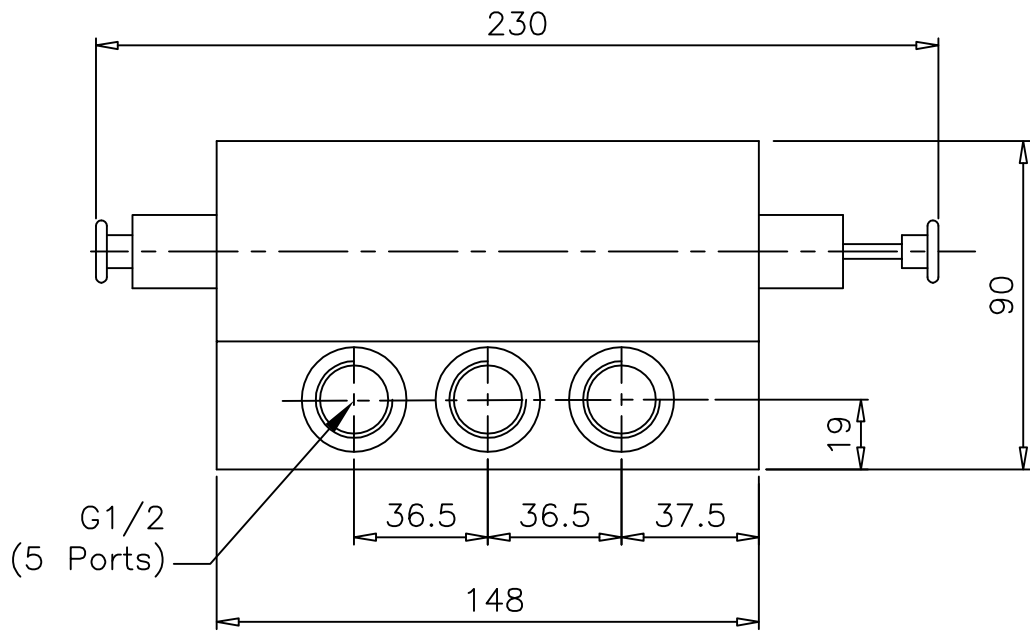

Pressure Set - Reset with Manual Override on main Piston

ZNCN/1704/3/MX

Type : 5/2
 Port Size : G1/2
 Operating Pressure : 2-10 bar
 Operating Temperature : +5°C to +80°C

ALL DIMENSIONS ARE IN mm