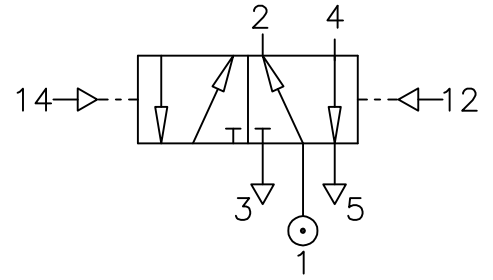

Pressure Set - Reset with Manual Override on main Piston

ZNCN/1704/3/MX

Type : 5/2
 Port Size : G1/2
 Operating Pressure : 2-10 bar
 Operating Temperature : +5°C to +80°C

ALL DIMENSIONS ARE IN mm