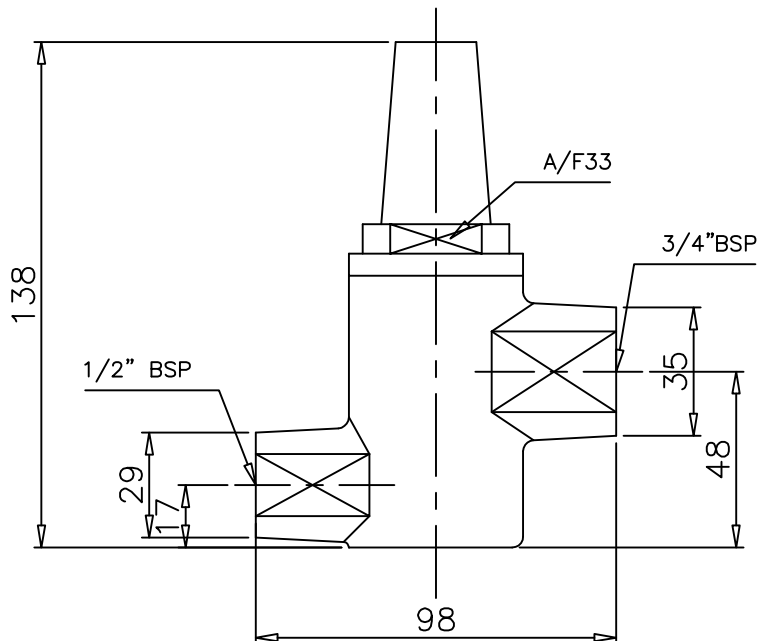

# ZNCN/514

Port Size : 1/2" BSP to 3/4" BSP  
Operating Pressure : 0.7 - 7 bar  
Operating Temp. : 5 °C to +80 ° C  
Cv. factor : 1.80

ALL DIMENSIONS ARE IN mm

NUCON ZANDER PRIVATE LIMITED  
88 , C.I.E , BALANAGAR ,  
HYDERABAD - 500 037