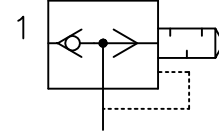

# ZNCN/514

Port Size : 1/2" BSP to 3/4" BSP  
Operating Pressure : 0.7 - 7 bar  
Operating Temp. : 5 °C to +80 ° C  
Cv. factor : 1.80

ALL DIMENSIONS ARE IN mm

NUCON ZANDER PRIVATE LIMITED  
88 , C.I.E , BALANAGAR ,  
HYDERABAD - 500 037