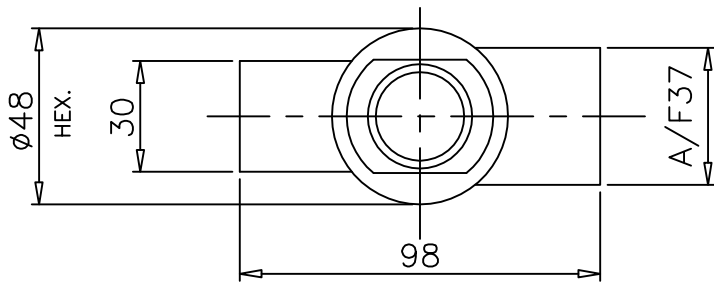

# ZNCN/514

Port Size : 1/2" BSP to 3/4" BSP  
Operating Pressure : 0.7 - 7 bar  
Operating Temp. : 5 °C to +80 ° C  
Cv. factor : 1.80

ALL DIMENSIONS ARE IN mm

NUCON ZANDER PRIVATE LIMITED  
88 , C.I.E , BALANAGAR ,  
HYDERABAD - 500 037