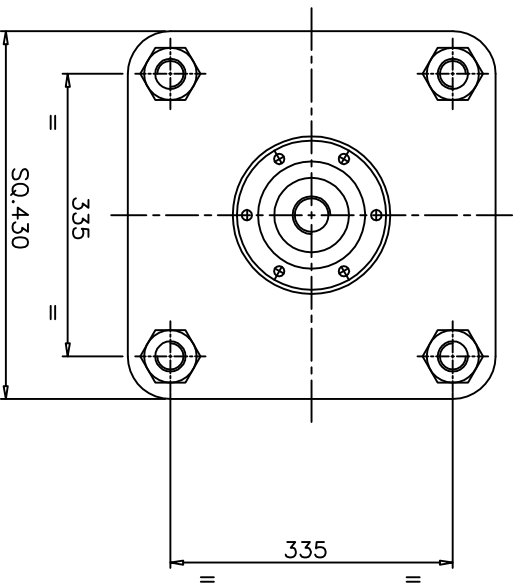

REVISIONS

SCHEDULES:

ALL DIMENSIONS ARE IN mm
DO NOT SCALE THE DRAWING

DRG.No.
DATA.ZRM/42001

TECHNICAL DATA

- 1. CYLINDER TYPE : DOUBLE ACTING NON CUSHIONED
- 2. BORE DIA : 16" NB
- 3. PISTON ROD DIA : 57.15
- 4. STROKE : 410
- 5. OPERATING PRESSURE : 2 - 10 bar
- 6. OPERATING TEMP.MAX. : + 80°C
- 7. MOUNTINGS : FRONT FLANGE MTG. STYLE-G

REMOVE BURRS AND SHARP CORNERS

NUCON INDUSTRIES PRIVATE LIMITED

ASSEMBLY:

16" BORE 410mm STROKE SPECIAL CYLINDER

SCALE: NTS

TITLE:

DATA SHEET

DRAWN	D.SATISH	27.10.2006
CHECKED		
APPROVED		
DRG.No.	DATA.ZRM/42001	
SHEET	OF	