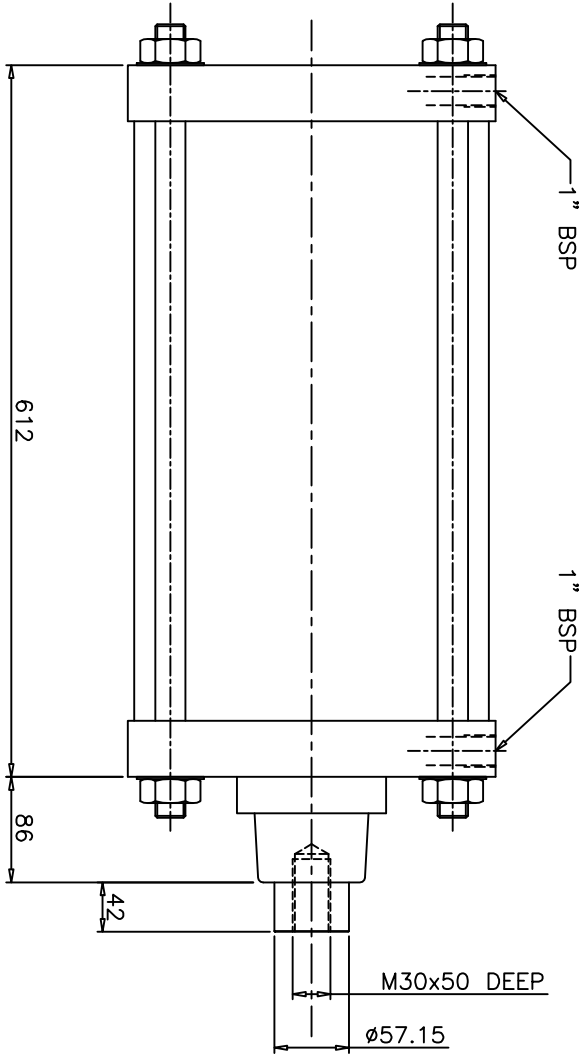

REVISIONS

SCHEDULES:

ALL DIMENSIONS ARE IN mm
DO NOT SCALE THE DRAWING

DRG.No.
DATA.ZRM/42001

TECHNICAL DATA

- 1. CYLINDER TYPE : DOUBLE ACTING NON CUSHIONED
- 2. BORE DIA : 16" NB
- 3. PISTON ROD DIA : 57.15
- 4. STROKE : 410
- 5. OPERATING PRESSURE : 2 - 10 bar
- 6. OPERATING TEMP.MAX. : + 80°C
- 7. MOUNTINGS : FRONT FLANGE MTG. STYLE-G

REMOVE BURRS AND SHARP CORNERS

NUCON INDUSTRIES PRIVATE LIMITED

ASSEMBLY:

16" BORE 410mm STROKE SPECIAL CYLINDER

SCALE: NTS

TITLE:

DATA SHEET

DRAWN	D.SATISH	27.10.2006
CHECKED		
APPROVED		
DRG.No.	DATA.ZRM/42001	
SHEET	OF	