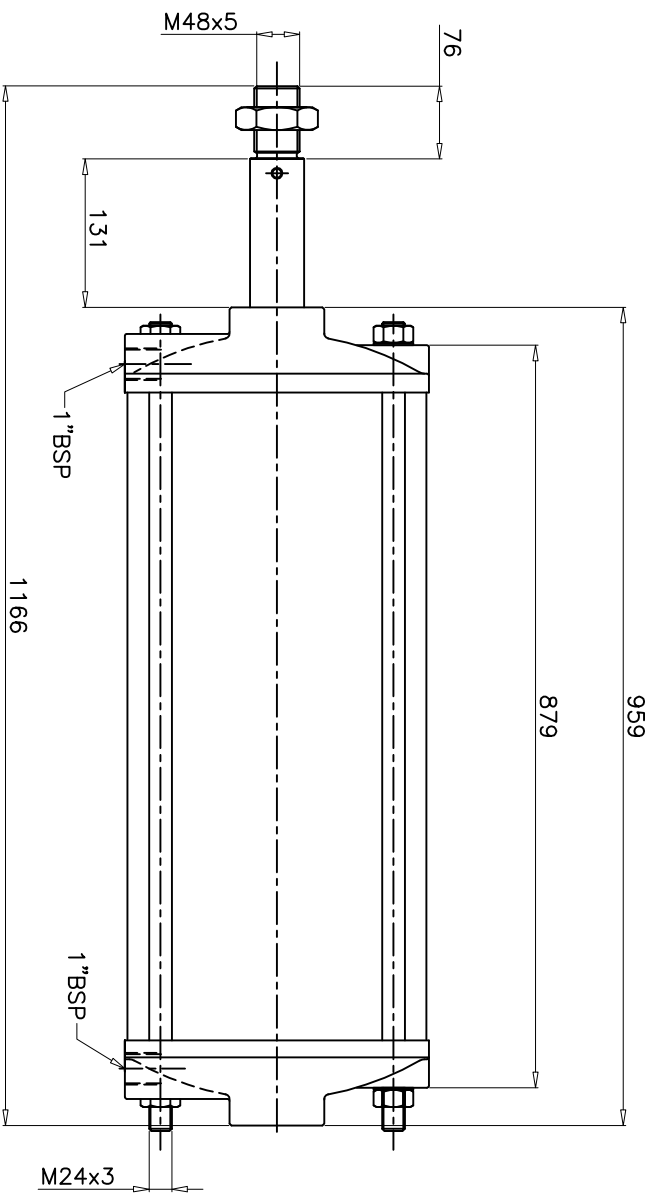

REVISIONS

SCHEDULES:

ALL DIMENSIONS ARE IN mm
DO NOT SCALE THE DRAWING

DRG.No.
DATA.ZRM/70003

TECHNICAL DATA

- 1. TYPE : DOUBLE ACTING FIXED CUSHIONED CYLINDER
- 2. BORE DIA : 304.8 (12")
- 3. PISTON ROD DIA : 57.15
- 4. STROKE : 720
- 5. WORKING PRESSURE : 2-10 bar
- 6. OPERATING TEMP.MAX. : + 80°C

NUCON INDUSTRIES PRIVATE LIMITED

ASSEMBLY: DRAWN T.Prabhakar 08.07.2004

CHECKED APPROVED

SCALE:NTS TITLE: DRG.No. DATA.ZRM/70003

AIR CYLINDER SHEET OF