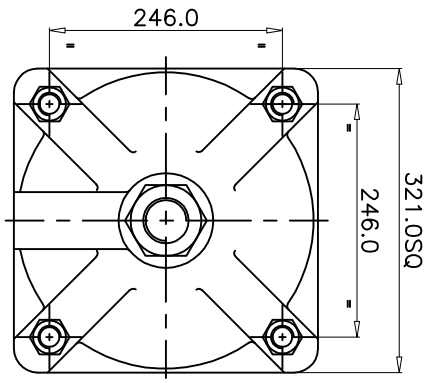

REVISIONS

SCHEDULES:

ALL DIMENSIONS ARE IN mm
DO NOT SCALE THE DRAWING

DRG.No.
DATA.ZRM/70003

TECHNICAL DATA

- 1. TYPE : DOUBLE ACTING FIXED CUSHIONED CYLINDER
- 2. BORE DIA : 304.8 (12")
- 3. PISTON ROD DIA : 57.15
- 4. STROKE : 720
- 5. WORKING PRESSURE : 2-10 bar
- 6. OPERATING TEMP.MAX. : + 80°C

NUCON INDUSTRIES PRIVATE LIMITED

ASSEMBLY: DRAWN T.Prabhakar 08.07.2004

CHECKED APPROVED

SCALE:NTS TITLE: DRG.No. DATA.ZRM/70003

AIR CYLINDER SHEET OF