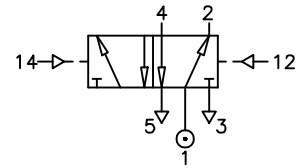

# DOUBLE PILOT ACTAATED, SET RESET

## ZV60A5DDA-X5020

**Type** : 5/2 INLINE Valve  
**Pressure actuated**  
**Port Size** : G 1/8  
**Operating Pressure** : 0-10 bar  
**Operating Temperature** : -10°C to +70°C  
**Pilot Pressure** : 1.5-10 bar

ALL DIMENSIONS ARE IN mm