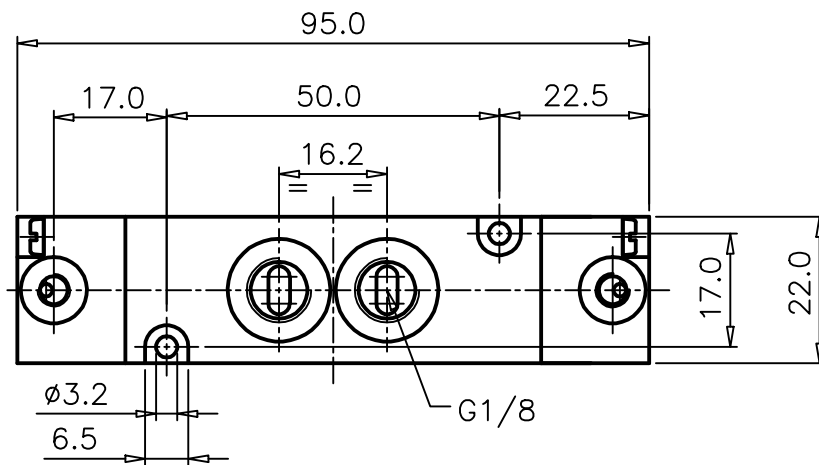

# DOUBLE PILOT ACTAATED, SET RESET

## ZV60A5DDA-X5020

**Type** : 5/2 INLINE Valve  
**Pressure actuated**  
**Port Size** : G 1/8  
**Operating Pressure** : 0-10 bar  
**Operating Temperature** : -10°C to +70°C  
**Pilot Pressure** : 1.5-10 bar

ALL DIMENSIONS ARE IN mm