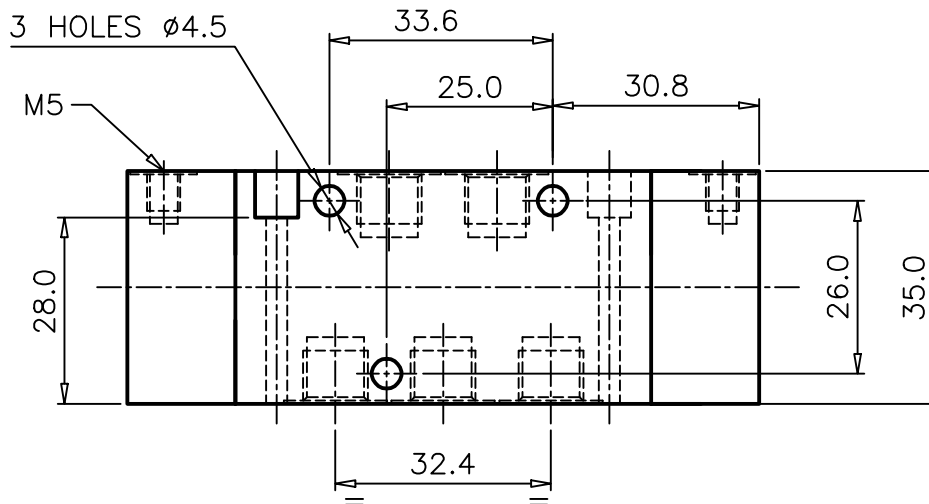

# DOUBLE PILOT ACTAATED, SET RESET

## ZV60A5DDA-X5020

**Type** : 5/2 INLINE Valve  
**Pressure actuated**  
**Port Size** : G 1/8  
**Operating Pressure** : 0-10 bar  
**Operating Temperature** : -10°C to +70°C  
**Pilot Pressure** : 1.5-10 bar

ALL DIMENSIONS ARE IN mm