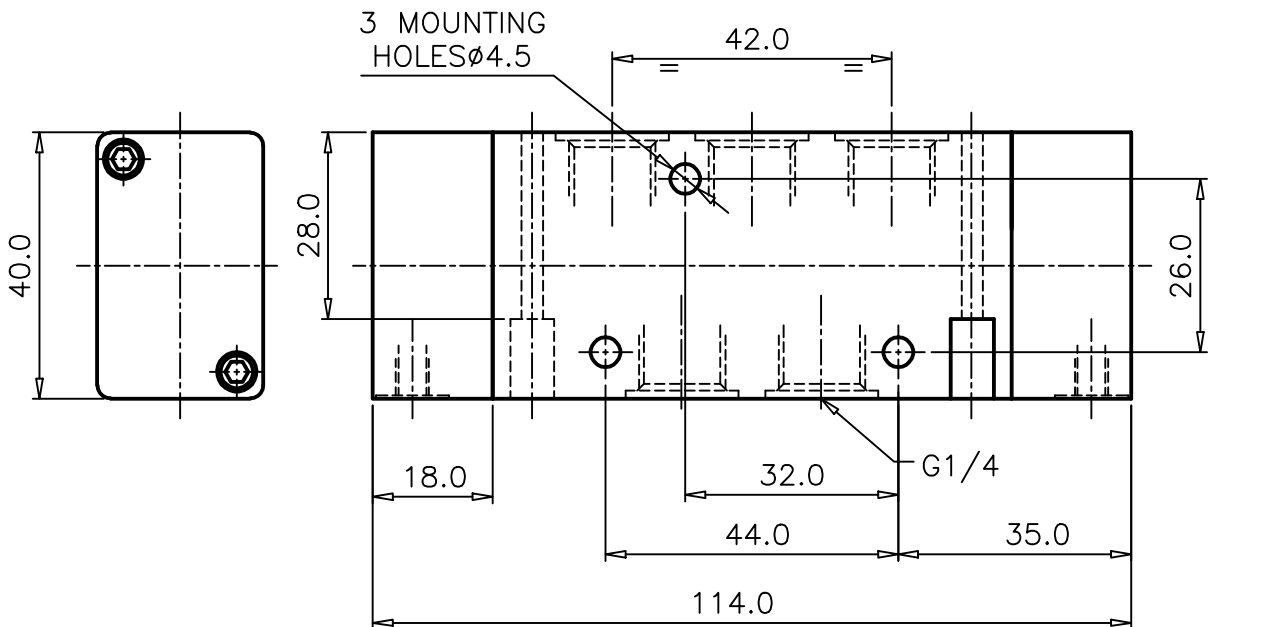

# PILOT ACTAUTED, SET RESET

## ZV61B5DDA-X5020

**Type** : 5/2 INLINE Valve  
**Pressure actuated**  
**Port Size** : G 1/4  
**Operating Pressure** : 0-10 bar  
**Operating Temperature** : -10°C to +70°C  
**Pilot Pressure** : 1.5-10 bar

ALL DIMENSIONS ARE IN mm