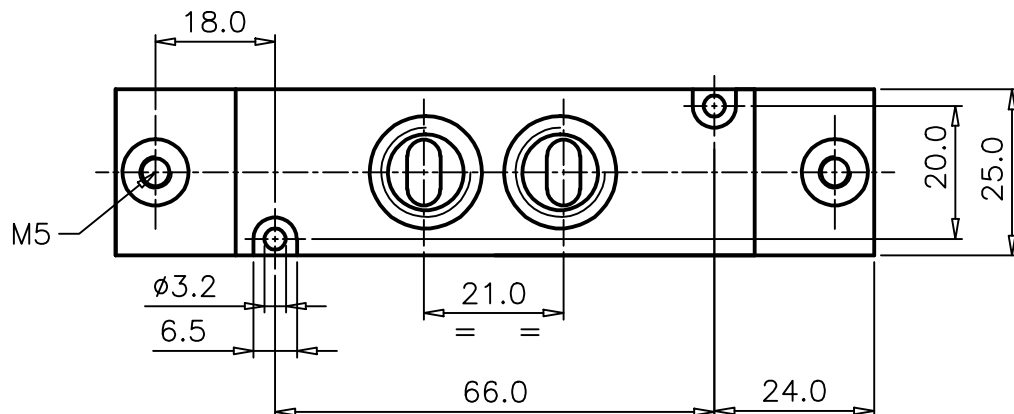

## ZV61B5DDA-X5020

**Type** : 5/2 INLINE Valve  
**Pressure actuated**  
**Port Size** : G 1/4  
**Operating Pressure** : 0-10 bar  
**Operating Temperature** : -10°C to +70°C  
**Pilot Pressure** : 1.5-10 bar

ALL DIMENSIONS ARE IN mm