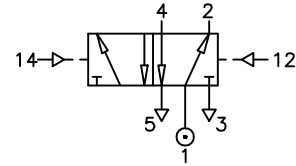

## ZV61B5DDA-X5020

**Type** : 5/2 INLINE Valve  
**Pressure actuated**  
**Port Size** : G 1/4  
**Operating Pressure** : 0-10 bar  
**Operating Temperature** : -10°C to +70°C  
**Pilot Pressure** : 1.5-10 bar

ALL DIMENSIONS ARE IN mm