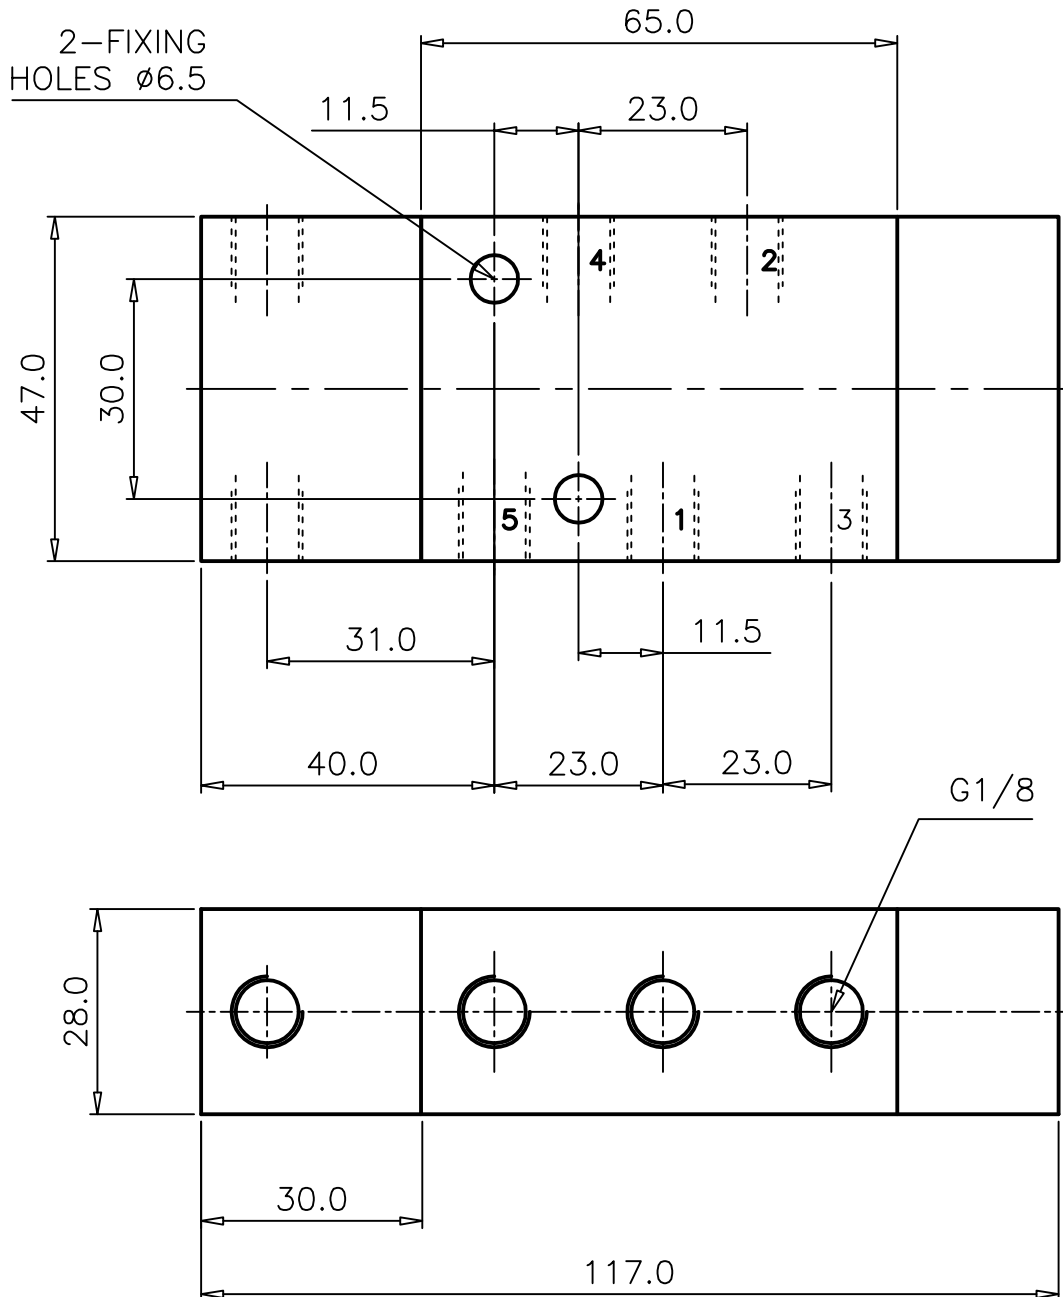

PRESSURE ACTUATED , SPRING RETURN

ZX3 0441 02

Type : 5/2 Spool Valve
 Pressure actuated
 Port Size : G 1/8
 Operating Pressure : 0-10 bar *
 Operating Temperature : +5°C to +70°C
 Pilot Pressure : 3-10 bar

* CONSULT OUR TECHNICAL SERVICE FOR LOW PRESSURE AND VACUUM

ALL DIMENSIONS ARE IN mm

NUCON INDUSTRIES PRIVATE LIMITED
 88 , C.I.E , BALANAGAR ,
 HYDERABAD - 500 037

DRAWN	SREENIVAS.M	11.05.2005
CHECKED		
APPROVED		