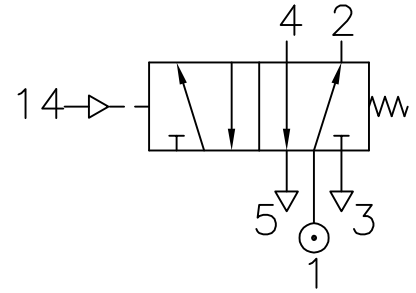

PRESSURE ACTUATED , SPRING RETURN

ZX3 0441 02

Type : 5/2 Spool Valve
 Pressure actuated
 Port Size : G 1/8
 Operating Pressure : 0-10 bar *
 Operating Temperature : +5°C to +70°C
 Pilot Pressure : 3-10 bar

* CONSULT OUR TECHNICAL SERVICE FOR LOW PRESSURE AND VACUUM

ALL DIMENSIONS ARE IN mm

NUCON INDUSTRIES PRIVATE LIMITED
 88 , C.I.E , BALANAGAR ,
 HYDERABAD - 500 037

DRAWN	SREENIVAS.M	11.05.2005
CHECKED		
APPROVED		