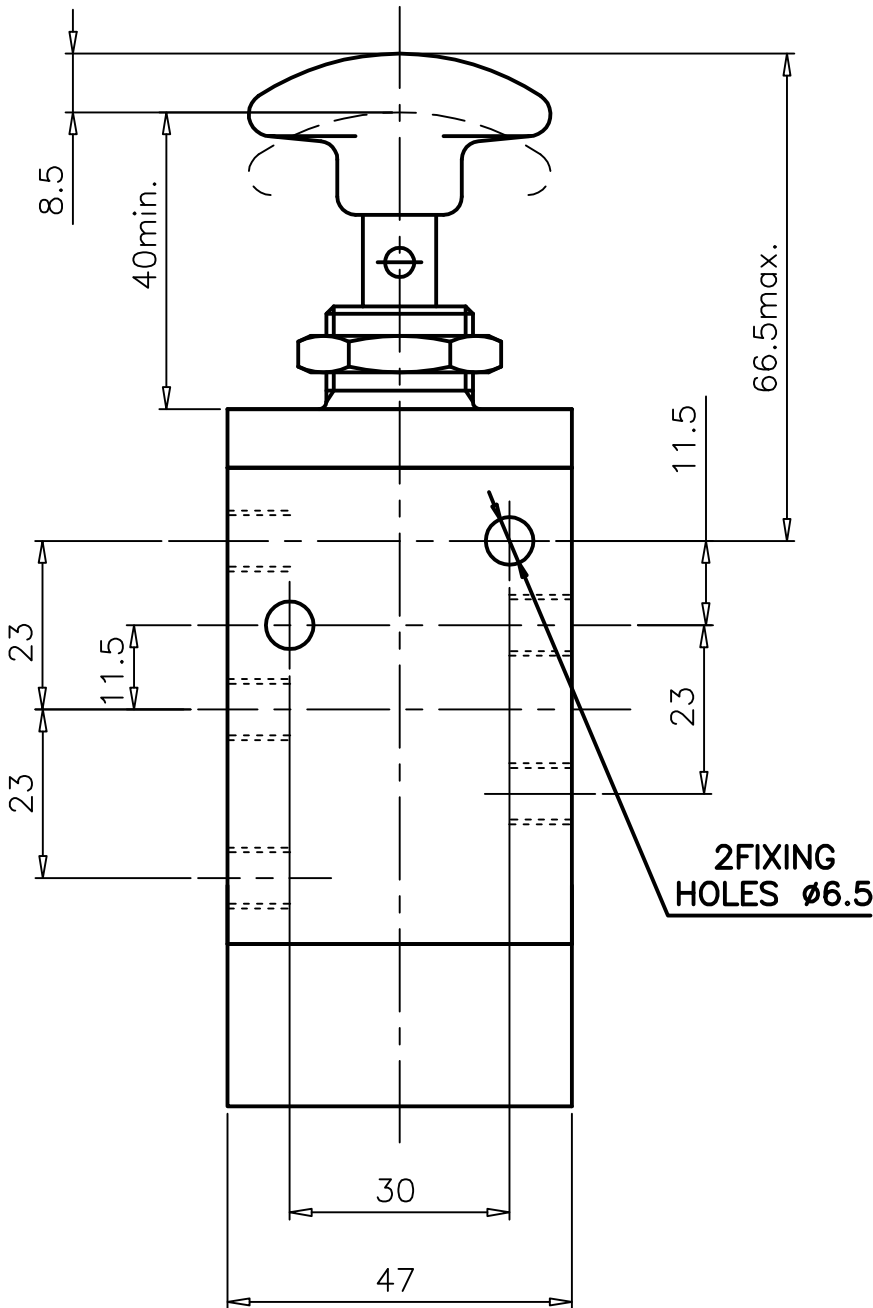

Button operated, Spring return

ZX3 0644 02

Type : 5/2 Spool Valve
 Manually operated
 Port Size : G 1/4
 Operating Pressure : 0-10 bar*
 Operating Temperature : +5°C to +70°C

* CONSULT OUR TECHNICAL SERVICE FOR LOW PRESSURE AND VACUUM

ALL DIMENSIONS ARE IN mm

NUCON INDUSTRIES PRIVATE LIMITED
 88 , C.I.E , BALANAGAR ,
 HYDERABAD - 500 037

DRAWN	SREENIVAS.M	09.05.2005
CHECKED		
APPROVED		