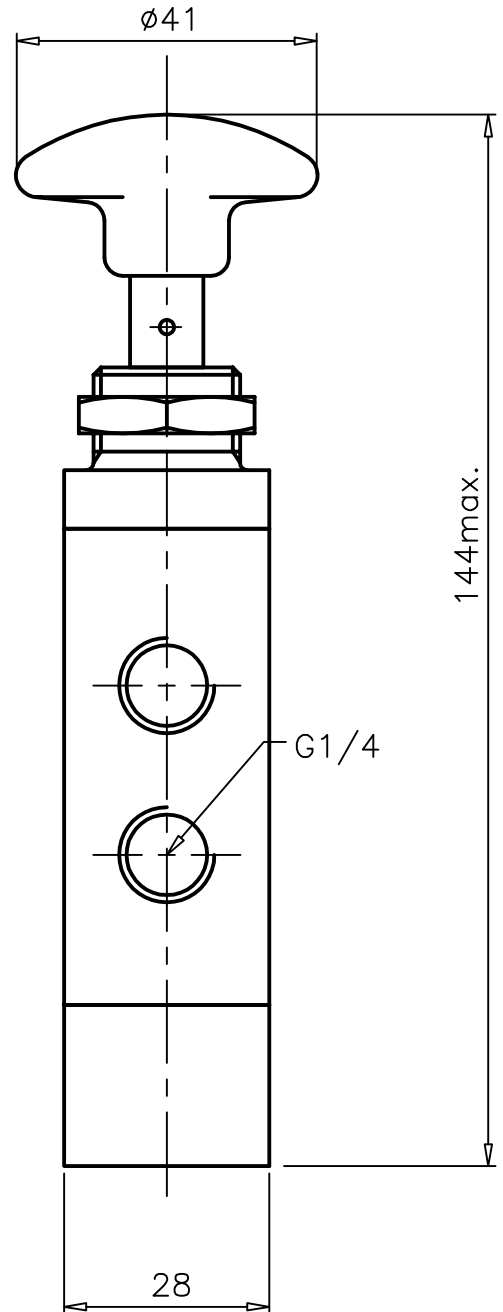

Button operated, Spring return

ZX3 0644 02

Type : 5/2 Spool Valve
 Manually operated
 Port Size : G 1/4
 Operating Pressure : 0-10 bar*
 Operating Temperature : +5°C to +70°C

* CONSULT OUR TECHNICAL SERVICE FOR LOW PRESSURE AND VACUUM

ALL DIMENSIONS ARE IN mm

NUCON INDUSTRIES PRIVATE LIMITED
 88 , C.I.E , BALANAGAR ,
 HYDERABAD - 500 037

DRAWN	SREENIVAS.M	09.05.2005
CHECKED		
APPROVED		