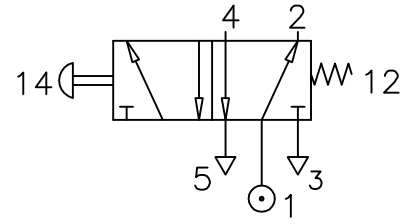

Button operated, Spring return

ZX3 0644 02

Type : 5/2 Spool Valve
 Manually operated
 Port Size : G 1/4
 Operating Pressure : 0-10 bar*
 Operating Temperature : +5°C to +70°C

* CONSULT OUR TECHNICAL SERVICE FOR LOW PRESSURE AND VACUUM

ALL DIMENSIONS ARE IN mm

NUCON INDUSTRIES PRIVATE LIMITED
 88 , C.I.E , BALANAGAR ,
 HYDERABAD - 500 037

DRAWN	SREENIVAS.M	09.05.2005
CHECKED		
APPROVED		