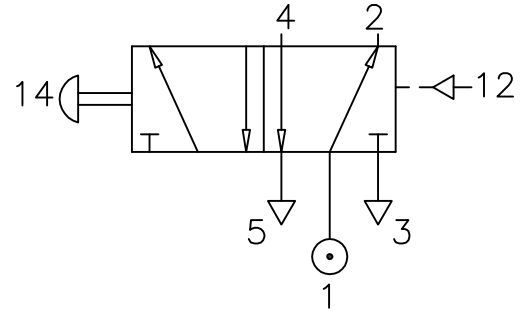

Button operated, Pressure reset

ZX3 0648 02

Type : 5/2 Spool Valve
 Manually operated
 Port Size : G 1/4
 Operating Pressure : 0-10 bar *
 Operating Temperature : +5°C to +70°C

* CONSULT OUR TECHNICAL SERVICE FOR LOW PRESSURE AND VACUUM

ALL DIMENSIONS ARE IN mm

NUCON INDUSTRIES PRIVATE LIMITED
 88 , C.I.E , BALANAGAR ,
 HYDERABAD - 500 037

DRAWN	SREENIVAS.M	09.05.2005
CHECKED		
APPROVED		