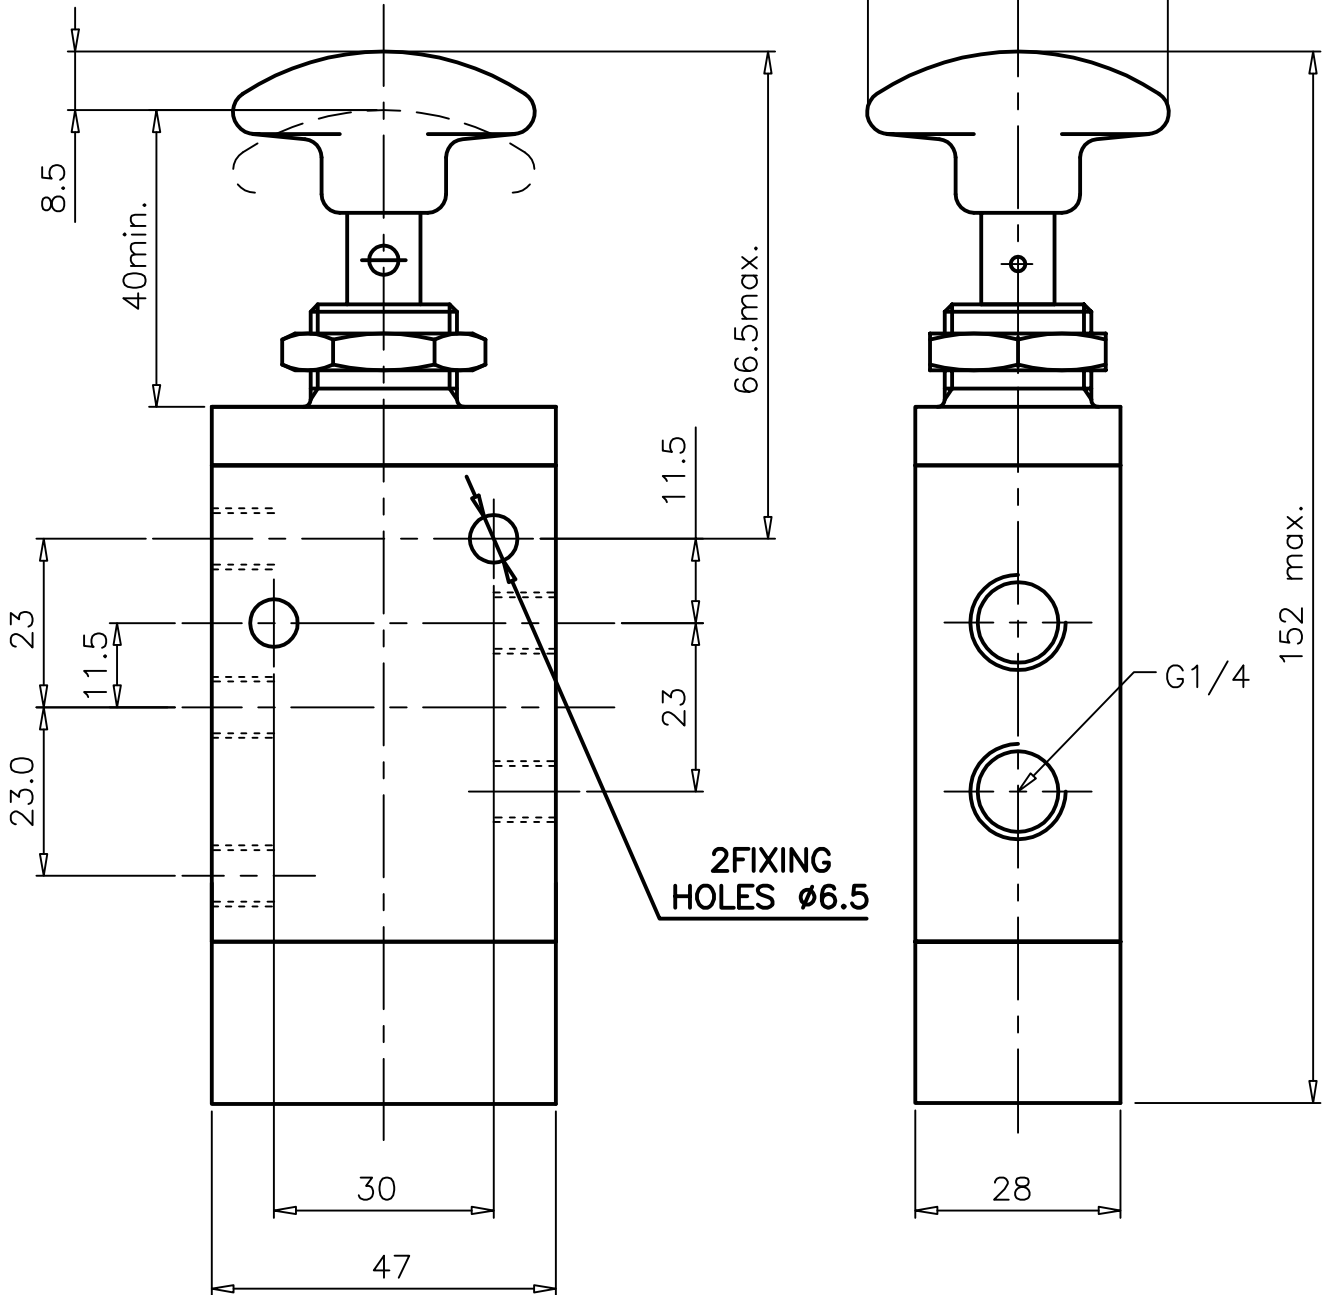

Button operated, Pressure reset

ZX3 0648 02

Type : 5/2 Spool Valve
 Manually operated
 Port Size : G 1/4
 Operating Pressure : 0-10 bar *
 Operating Temperature : +5°C to +70°C

* CONSULT OUR TECHNICAL SERVICE FOR LOW PRESSURE AND VACUUM

ALL DIMENSIONS ARE IN mm

NUCON INDUSTRIES PRIVATE LIMITED
 88 , C.I.E , BALANAGAR ,
 HYDERABAD - 500 037

DRAWN	SREENIVAS.M	09.05.2005
CHECKED		
APPROVED		