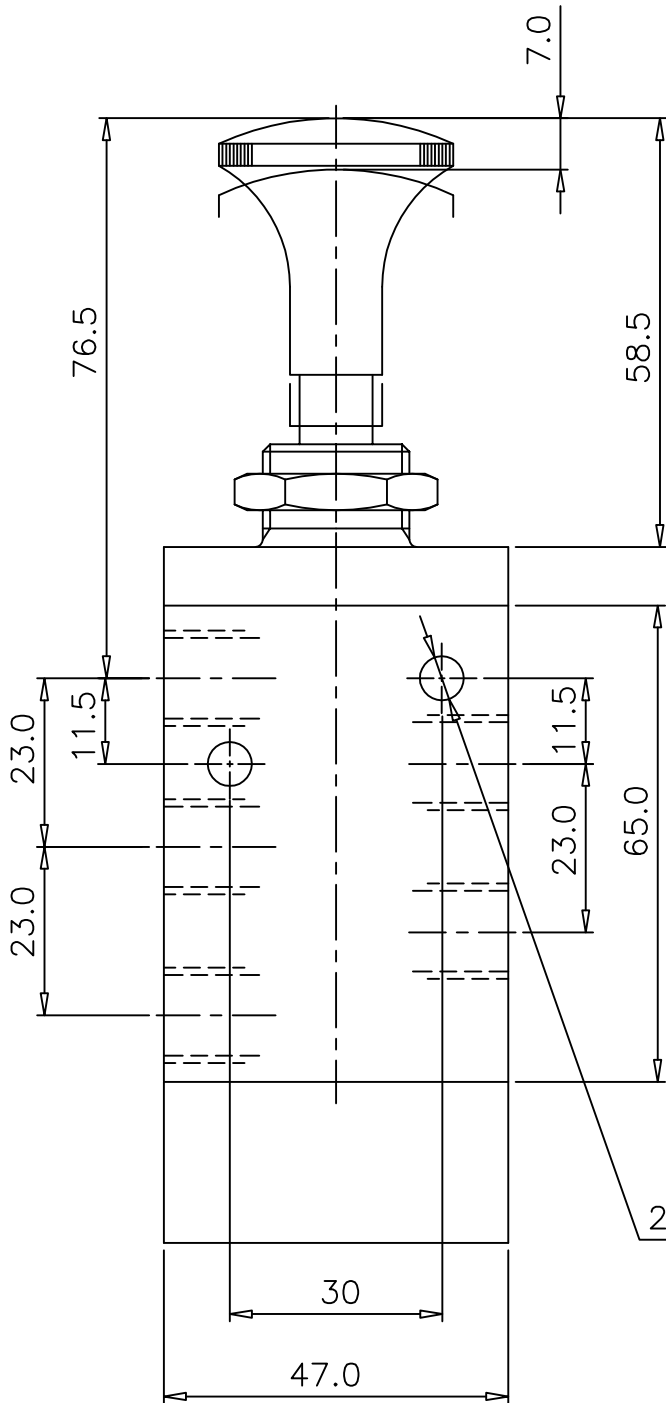

KNOB SET-RESET

ZX3 0665 02

Type : 5/2 Spool Valve
 Manually operated
 Port Size : G 1/4
 Operating Pressure : 2-10 bar
 Operating Temperature : +5°C to +70°C

ALL DIMENSIONS ARE IN mm

NUCON ZANDER PRIVATE LIMITED
 88 , C.I.E , BALANAGAR ,
 HYDERABAD - 500 037