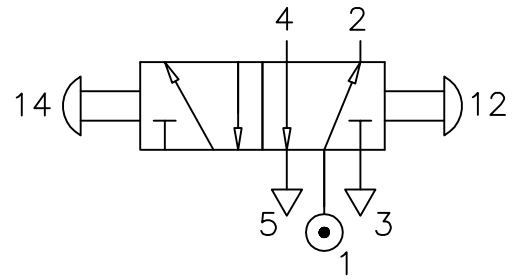

KNOB SET-RESET

ZX3 0665 02

Type : 5/2 Spool Valve
 Manually operated
 Port Size : G 1/4
 Operating Pressure : 2-10 bar
 Operating Temperature : +5°C to +70°C

ALL DIMENSIONS ARE IN mm

NUCON ZANDER PRIVATE LIMITED
 88 , C.I.E , BALANAGAR ,
 HYDERABAD - 500 037