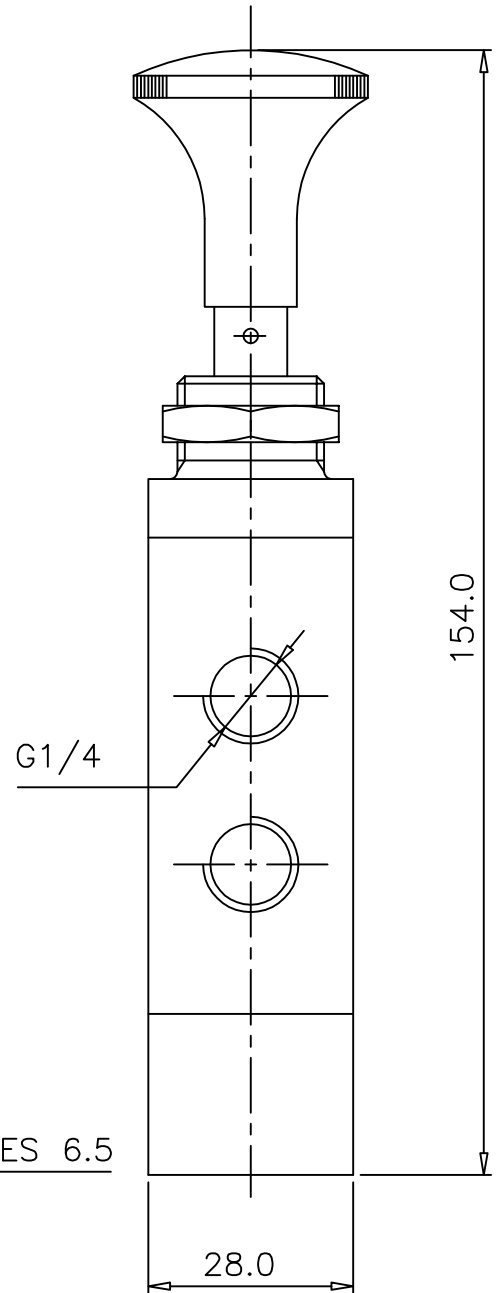

KNOB SET-RESET

ZX3 0665 02

Type : 5/2 Spool Valve
 Manually operated
 Port Size : G 1/4
 Operating Pressure : 2-10 bar
 Operating Temperature : +5°C to +70°C

ALL DIMENSIONS ARE IN mm

NUCON ZANDER PRIVATE LIMITED
 88 , C.I.E , BALANAGAR ,
 HYDERABAD - 500 037