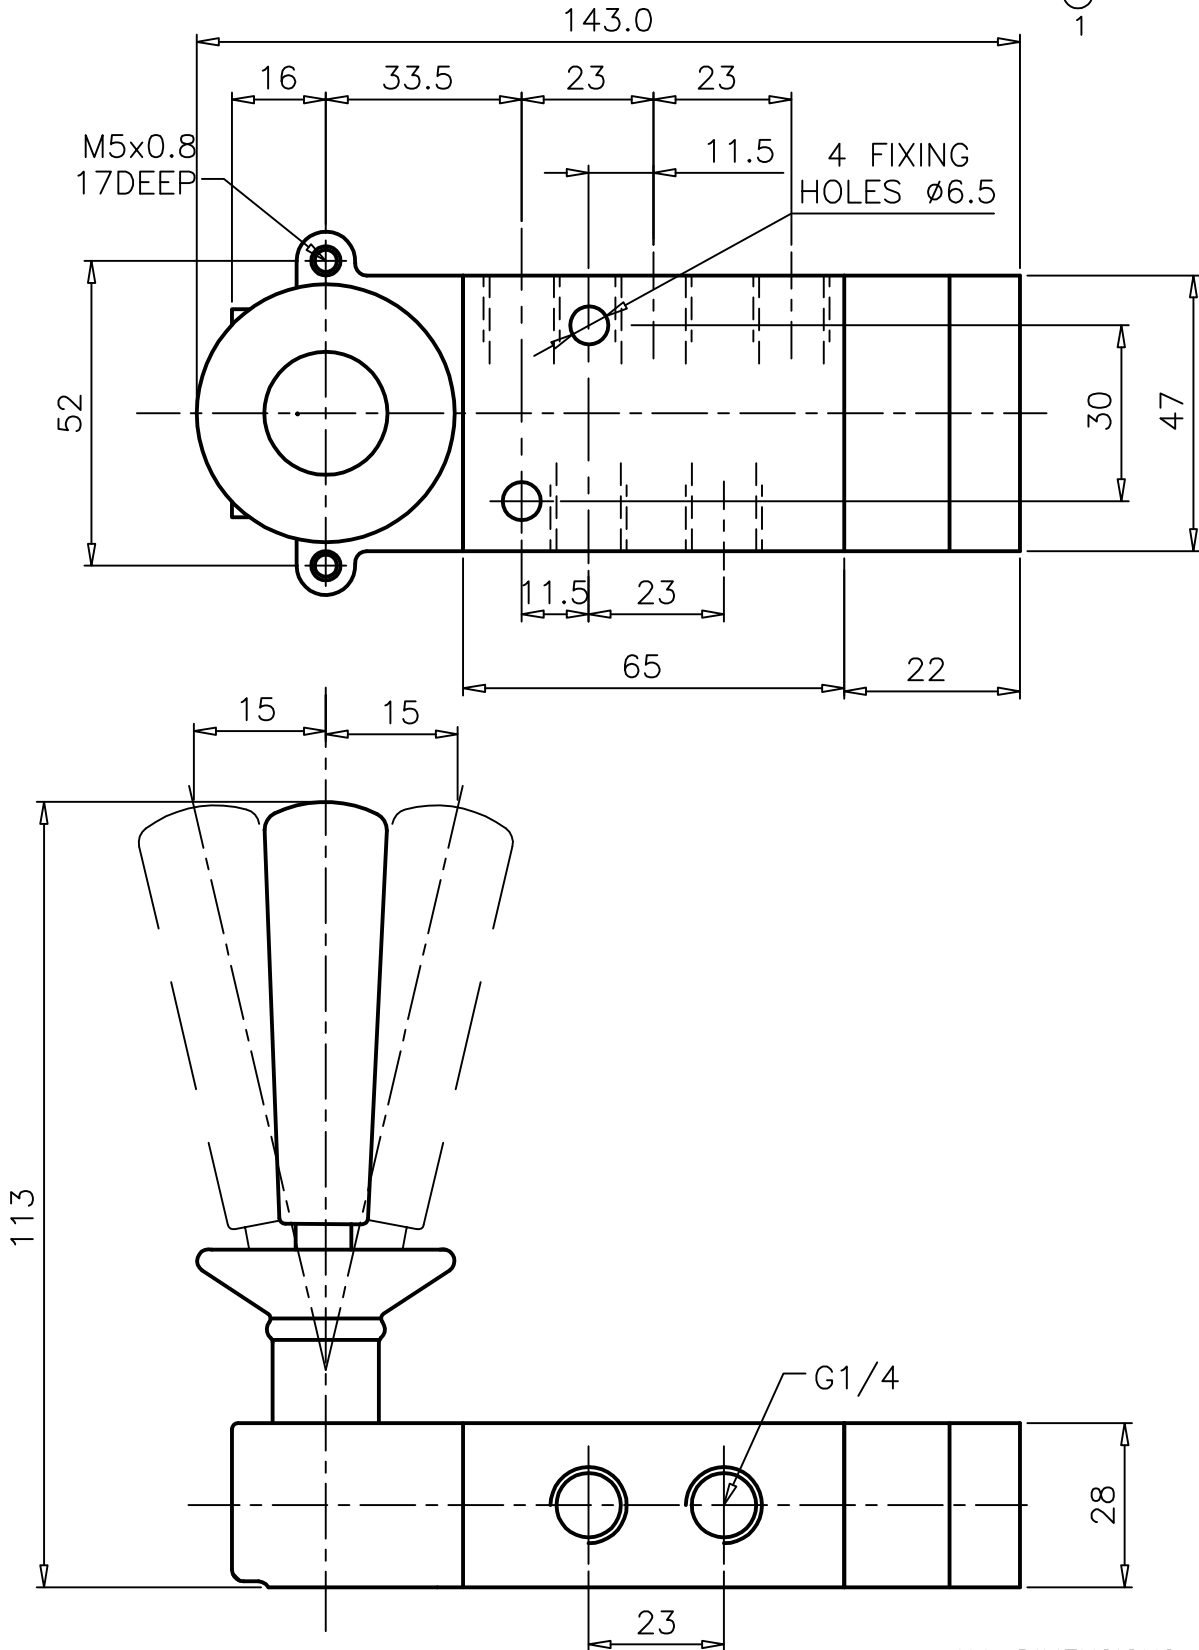

THREE POSITION LEVER OPERATED

ZX3 3677 02

Type : 5/3 Supply sealed
 Mid-position
 Port Size : G 1/4
 Operating Pressure : 2-10 bar
 Operating Temperature : +5°C to +70°C

ALL DIMENSIONS ARE IN mm

NUCON ZANDER PRIVATE LIMITED
 88 , C.I.E , BALANAGAR ,
 HYDERABAD - 500 037