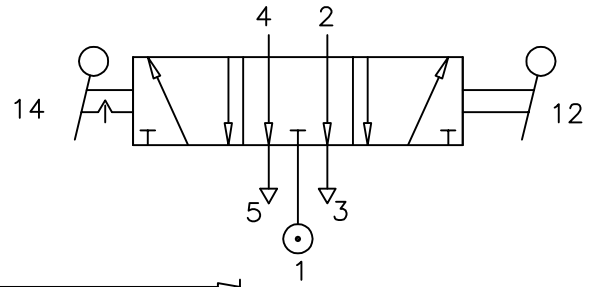

THREE POSITION LEVER OPERATED

ZX3 3677 02

Type : 5/3 Supply sealed
 Mid-position
 Port Size : G 1/4
 Operating Pressure : 2-10 bar
 Operating Temperature : +5°C to +70°C

ALL DIMENSIONS ARE IN mm

NUCON ZANDER PRIVATE LIMITED
 88 , C.I.E , BALANAGAR ,
 HYDERABAD - 500 037