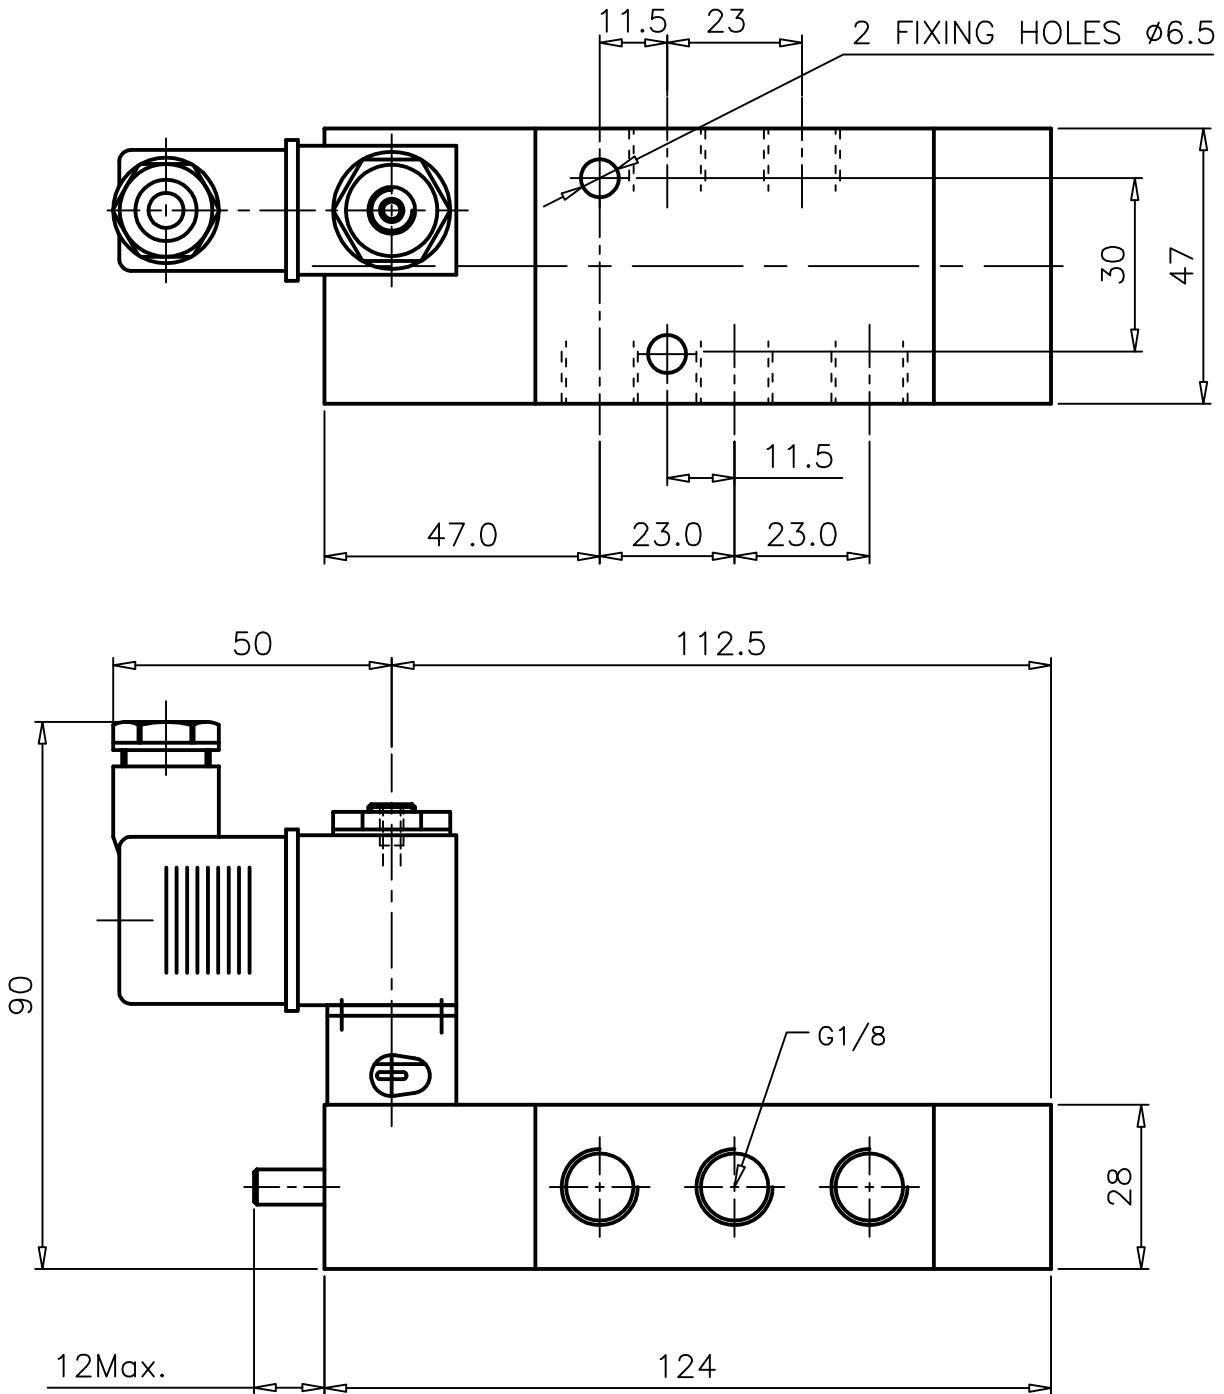

SOLENOID PILOT ACTUATED , SPRING RETURN

Face Mounted Miniature Solenoid

ZX4 1155 00 000

Type : 5/2
 Integral pilot supply
 Port Size : G 1/8
 Operating Pressure : 0-10 bar*
 Operating Temperature : +5°C to +70°C

* CONSULT OUR TECHNICAL SERVICE FOR LOW PRESSURE AND VACUUM

ALL DIMENSIONS ARE IN mm

NUCON INDUSTRIES PRIVATE LIMITED
 88 , C.I.E , BALANAGAR ,
 HYDERABAD - 500 037

DRAWN	SREENIVAS.M	11.05.2005
CHECKED		
APPROVED		