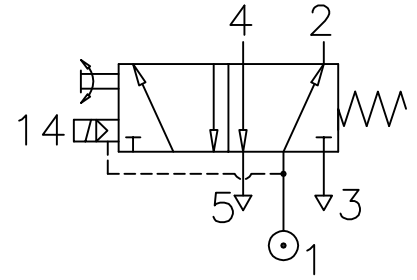

SOLENOID PILOT ACTUATED , SPRING RETURN

Face Mounted Miniature Solenoid

ZX4 1155 00 000

Type : 5/2
 Integral pilot supply
 Port Size : G 1/8
 Operating Pressure : 0-10 bar*
 Operating Temperature : +5°C to +70°C

* CONSULT OUR TECHNICAL SERVICE FOR LOW PRESSURE AND VACUUM

ALL DIMENSIONS ARE IN mm

NUCON INDUSTRIES PRIVATE LIMITED
 88 , C.I.E , BALANAGAR ,
 HYDERABAD - 500 037

DRAWN	SREENIVAS.M	11.05.2005
CHECKED		
APPROVED		