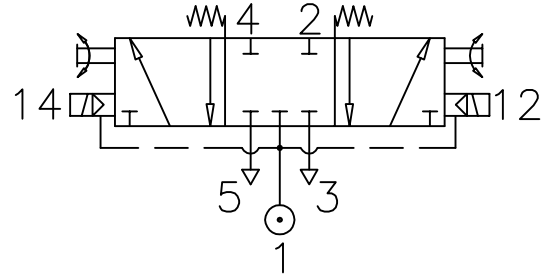

# SPRING CENTRALIZED , SOLENOID PILOT ACTUATED

Face Mounted Miniature Solenoid

# ZX4 1181 00 000

Type : 5/3 -Fully sealed mid-position  
Integral pilot supply

Port Size : G 1/8

Operating Pressure : 0-10 bar\*

Operating Temperature : +5°C to +70°C

\* CONSULT OUR TECHNICAL SERVICE FOR LOW PRESSURE AND VACUUM

ALL DIMENSIONS ARE IN mm

NUCON INDUSTRIES PRIVATE LIMITED

88 , C.I.E , BALANAGAR ,  
HYDERABAD - 500 037

DRAWN	SREENIVAS.M	11.05.2005
CHECKED		
APPROVED		