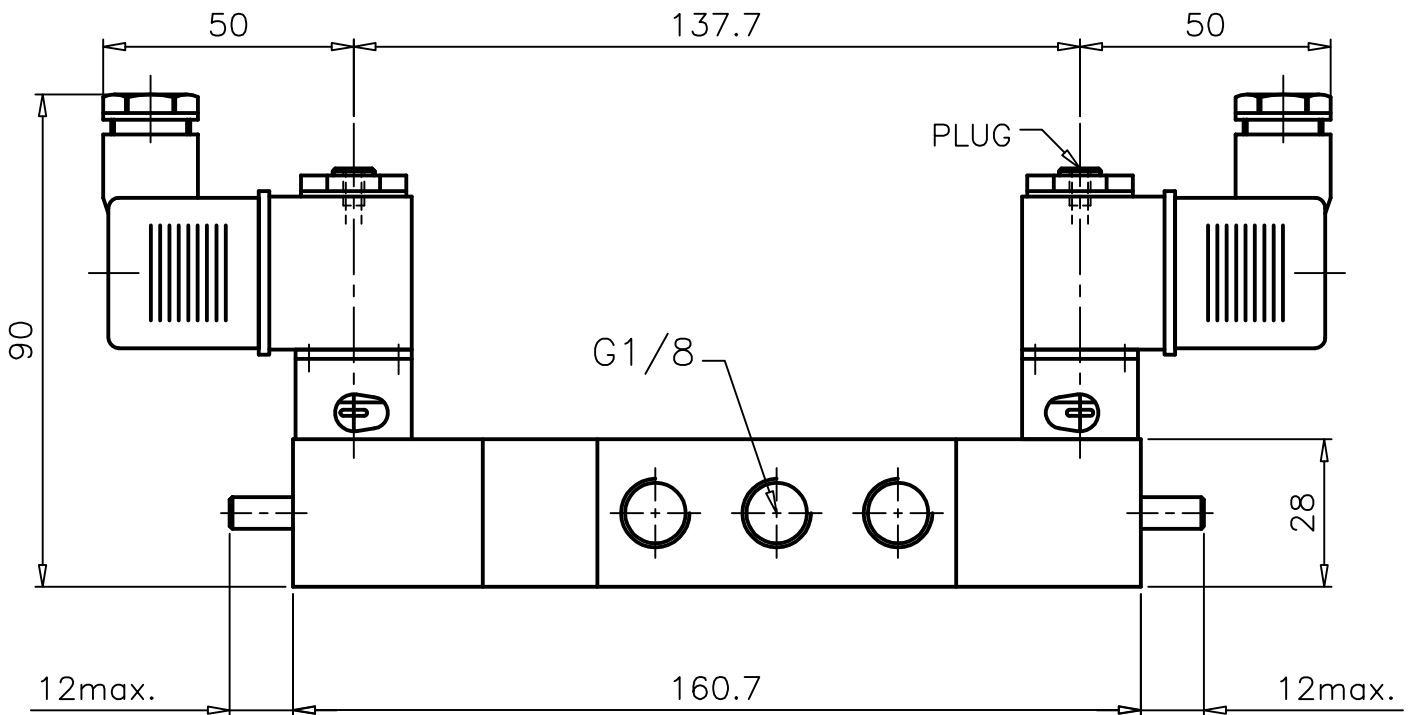

# SPRING CENTRALIZED , SOLENOID PILOT ACTUATED

Face Mounted Miniature Solenoid

# ZX4 1181 00 000

Type : 5/3 -Fully sealed mid-position  
Integral pilot supply

Port Size : G 1/8

Operating Pressure : 0-10 bar\*

Operating Temperature : +5°C to +70°C

\* CONSULT OUR TECHNICAL SERVICE FOR LOW PRESSURE AND VACUUM

ALL DIMENSIONS ARE IN mm

NUCON INDUSTRIES PRIVATE LIMITED

88 , C.I.E , BALANAGAR ,  
HYDERABAD - 500 037

DRAWN	SREENIVAS.M	11.05.2005
CHECKED		
APPROVED		