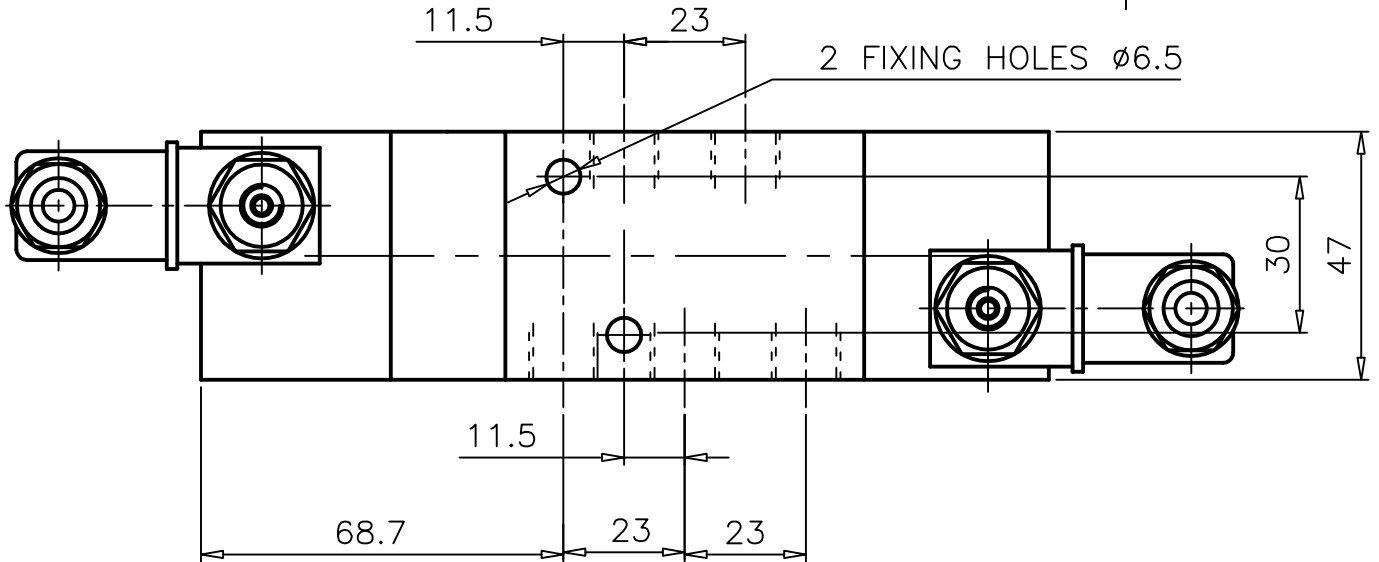

# ZX4 1181 00 000

Type : 5/3 -Fully sealed mid-position  
Integral pilot supply

Port Size : G 1/8

Operating Pressure : 0-10 bar\*

Operating Temperature : +5°C to +70°C

\* CONSULT OUR TECHNICAL SERVICE FOR LOW PRESSURE AND VACUUM

ALL DIMENSIONS ARE IN mm

NUCON INDUSTRIES PRIVATE LIMITED

88 , C.I.E , BALANAGAR ,  
HYDERABAD - 500 037

DRAWN	SREENIVAS.M	11.05.2005
CHECKED		
APPROVED		