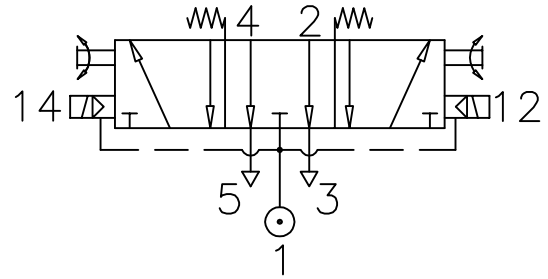

# SPRING CENTRALIZED , SOLENOID PILOT ACTUATED

Face Mounted Miniature Solenoid

# ZX4 1191 00 000

Type : 5/3 -Supply sealed mid-position  
Integral pilot supply

Port Size : G 1/8

Operating Pressure : 0-10 bar\*

Operating Temperature : +5°C to +70°C

\* CONSULT OUR TECHNICAL SERVICE FOR LOW PRESSURE AND VACUUM

ALL DIMENSIONS ARE IN mm

NUCON INDUSTRIES PRIVATE LIMITED  
88 , C.I.E , BALANAGAR ,  
HYDERABAD - 500 037

DRAWN	SREENIVAS.M	11.05.2005
CHECKED		
APPROVED		