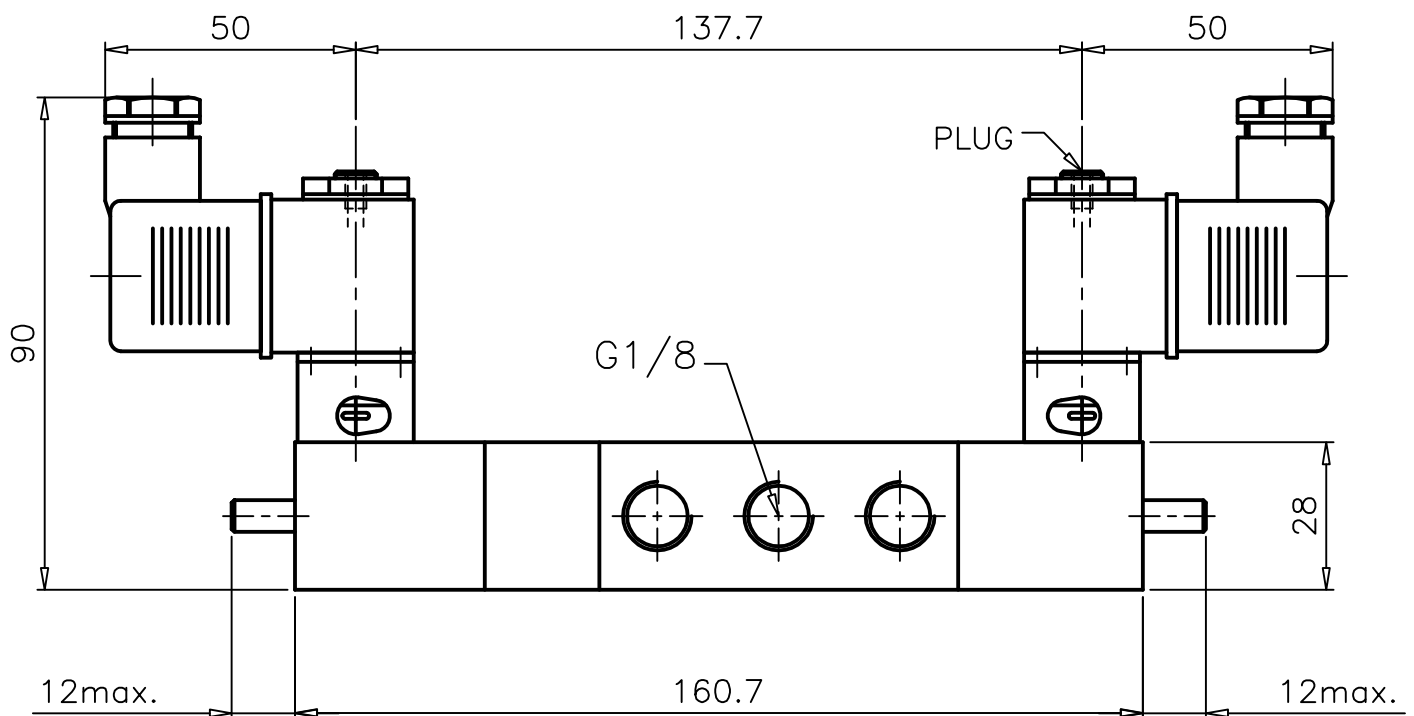

# SPRING CENTRALIZED , SOLENOID PILOT ACTUATED

Face Mounted Miniature Solenoid

# ZX4 1191 00 000

Type : 5/3 -Supply sealed mid-position  
Integral pilot supply

Port Size : G 1/8

Operating Pressure : 0-10 bar\*

Operating Temperature : +5°C to +70°C

\* CONSULT OUR TECHNICAL SERVICE FOR LOW PRESSURE AND VACUUM

ALL DIMENSIONS ARE IN mm

NUCON INDUSTRIES PRIVATE LIMITED  
88 , C.I.E , BALANAGAR ,  
HYDERABAD - 500 037

DRAWN	SREENIVAS.M	11.05.2005
CHECKED		
APPROVED		