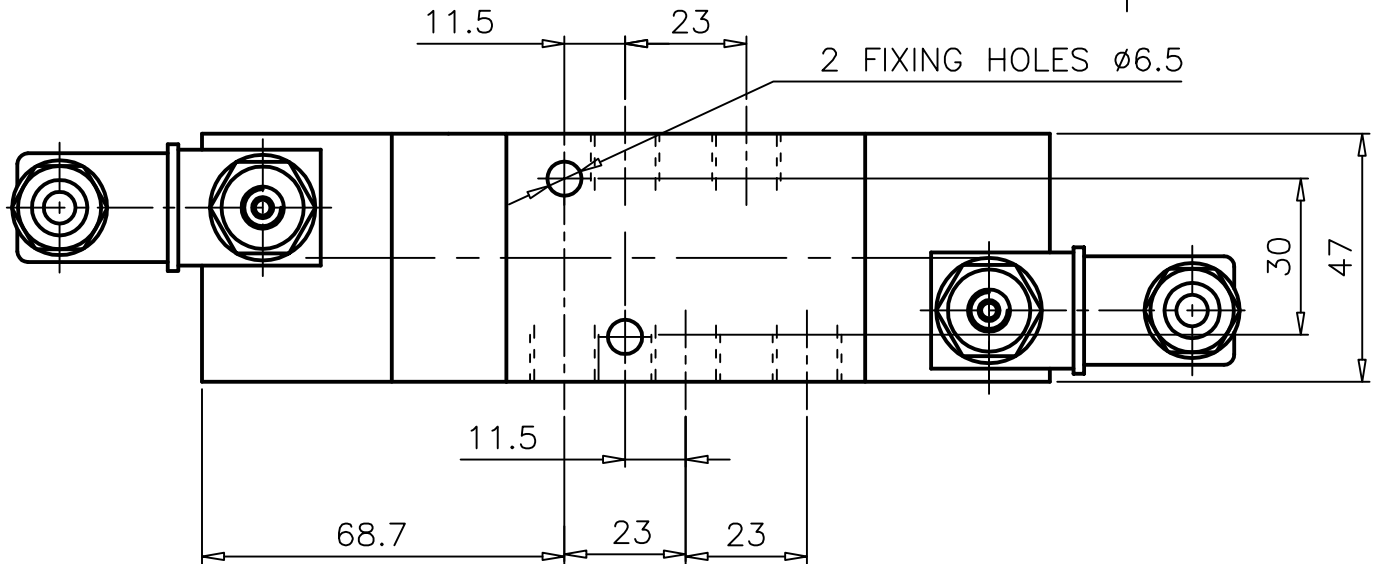

# ZX4 1191 00 000

Type : 5/3 -Supply sealed mid-position  
Integral pilot supply

Port Size : G 1/8

Operating Pressure : 0-10 bar\*

Operating Temperature : +5°C to +70°C

\* CONSULT OUR TECHNICAL SERVICE FOR LOW PRESSURE AND VACUUM

ALL DIMENSIONS ARE IN mm

NUCON INDUSTRIES PRIVATE LIMITED  
88 , C.I.E , BALANAGAR ,  
HYDERABAD - 500 037

DRAWN	SREENIVAS.M	11.05.2005
CHECKED		
APPROVED		