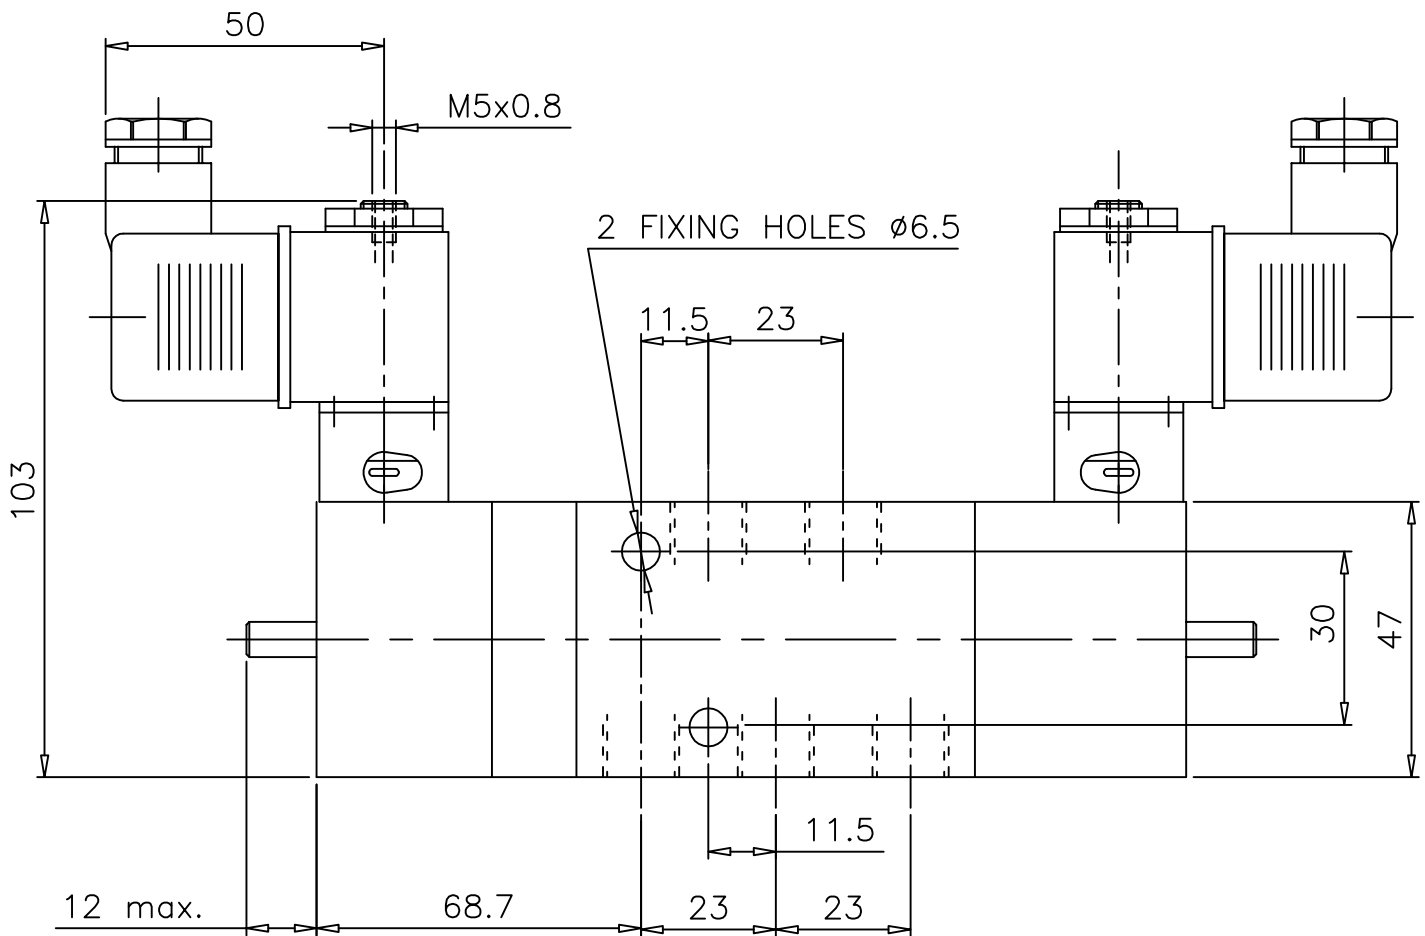

# Spring Centralised, Solenoid Pilot actuated - Side mounted

# ZX4 1282 00 000

Type : 5/3 Spool Valve  
Fully sealed mid - position

Port Size : G 1/8  
Operating Pressure : 3-10 bar  
Operating Temperature : +5°C to +70°C \*

\* Consult our Technical Service for use below +2°C

ALL DIMENSIONS ARE IN mm

NUCON INDUSTRIES PRIVATE LIMITED  
88 , C.I.E , BALANAGAR ,  
HYDERABAD - 500 037

DRAWN	SREENIVAS.M	11.05.2005
CHECKED		
APPROVED		