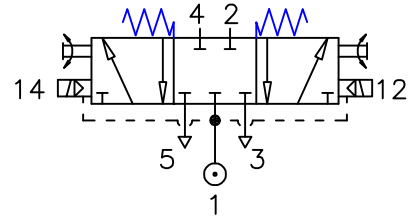

# Spring Centralised, Solenoid Pilot actuated - Side mounted

# ZX4 1282 00 000

Type : 5/3 Spool Valve  
Fully sealed mid - position

Port Size : G 1/8  
Operating Pressure : 3-10 bar  
Operating Temperature : +5°C to +70°C \*

\* Consult our Technical Service for use below +2°C