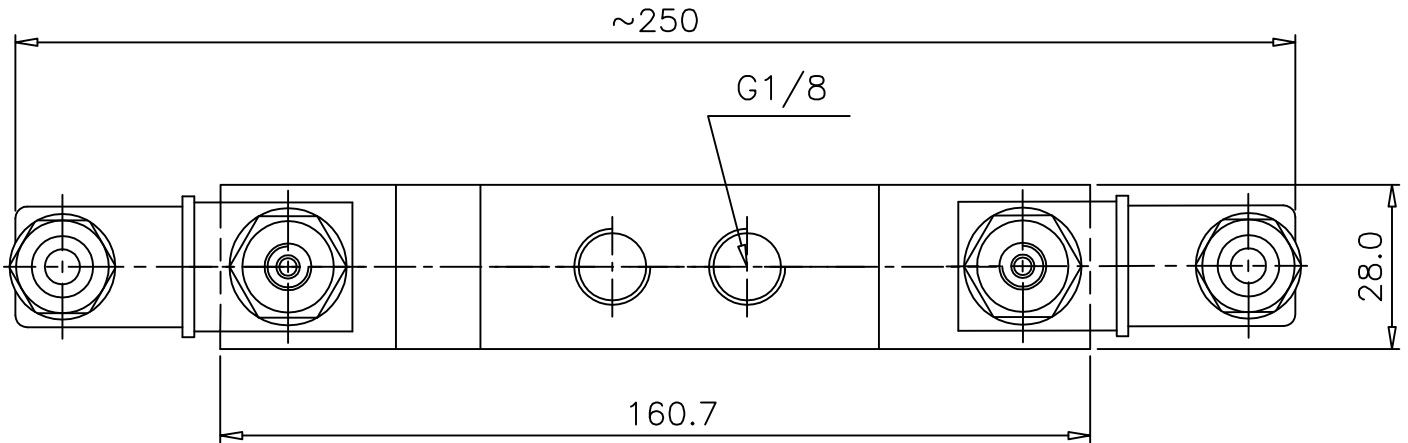

# Spring Centralised, Solenoid Pilot actuated - Side mounted

# ZX4 1282 00 000

Type : 5/3 Spool Valve  
Fully sealed mid - position

Port Size : G 1/8  
Operating Pressure : 3-10 bar  
Operating Temperature : +5°C to +70°C \*

\* Consult our Technical Service for use below +2°C

ALL DIMENSIONS ARE IN mm

NUCON INDUSTRIES PRIVATE LIMITED  
88 , C.I.E , BALANAGAR ,  
HYDERABAD - 500 037

DRAWN	SREENIVAS.M	11.05.2005
CHECKED		
APPROVED		