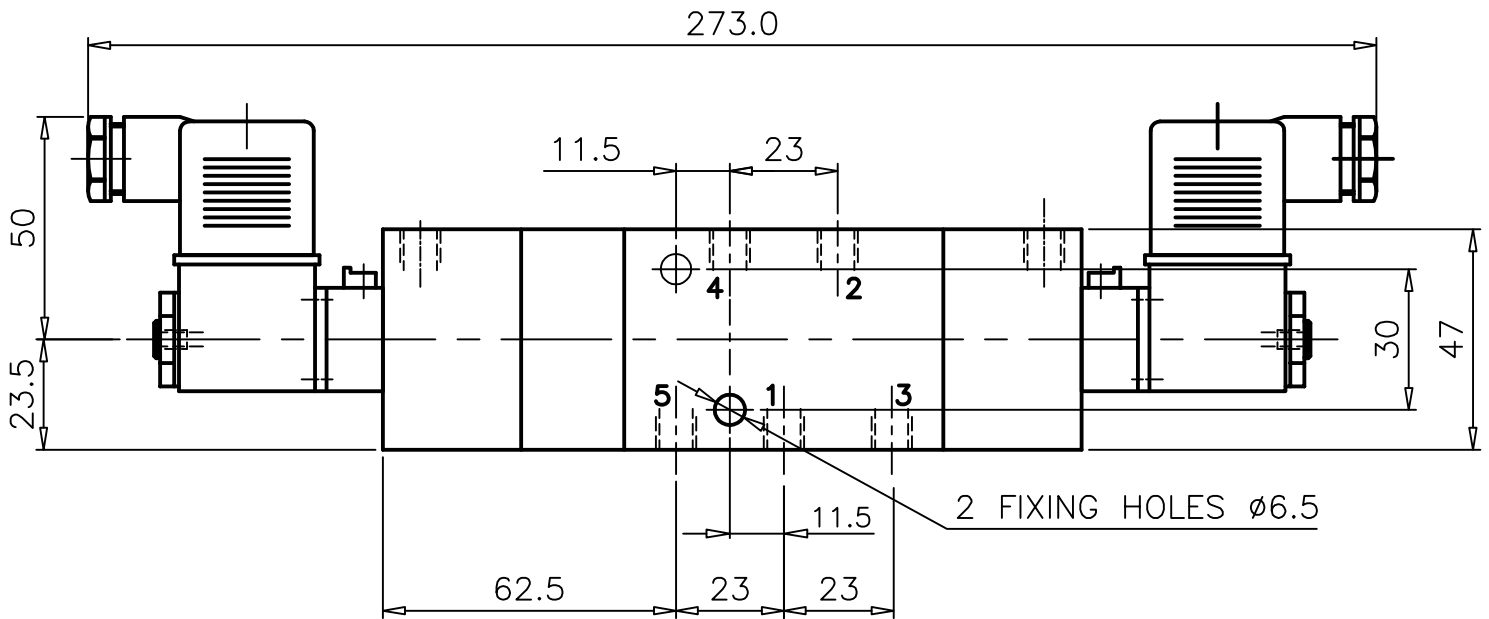

SPRING CENTRALIZED , SOLENOID PILOT ACTUATED

ZX4 1888 0M 000

Face Mounted Miniature Solenoid

- Type : 5/3 -Fully sealed mid-position
- Integral pilot supply
- Port Size : G 1/8
- Operating Pressure : 0-10 bar*
- Operating Temperature : +5°C to +70°C

* CONSULT OUR TECHNICAL SERVICE FOR LOW PRESSURE AND VACUUM

ALL DIMENSIONS ARE IN mm

NUCON INDUSTRIES PRIVATE LIMITED
88 , C.I.E , BALANAGAR ,
HYDERABAD - 500 037

DRAWN	SREENIVAS.M	11.05.2005
CHECKED		
APPROVED		