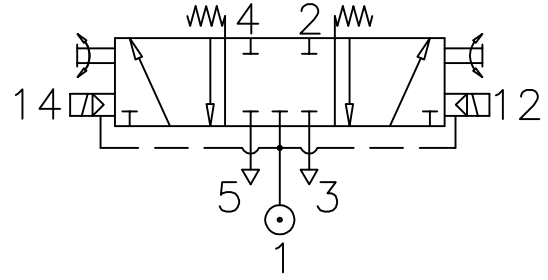

SPRING CENTRALIZED , SOLENOID PILOT ACTUATED

ZX4 1888 0M 000

Face Mounted Miniature Solenoid

- Type : 5/3 -Fully sealed mid-position
- Integral pilot supply
- Port Size : G 1/8
- Operating Pressure : 0-10 bar*
- Operating Temperature : +5°C to +70°C

* CONSULT OUR TECHNICAL SERVICE FOR LOW PRESSURE AND VACUUM

ALL DIMENSIONS ARE IN mm

NUCON INDUSTRIES PRIVATE LIMITED
88 , C.I.E , BALANAGAR ,
HYDERABAD - 500 037

DRAWN	SREENIVAS.M	11.05.2005
CHECKED		
APPROVED		