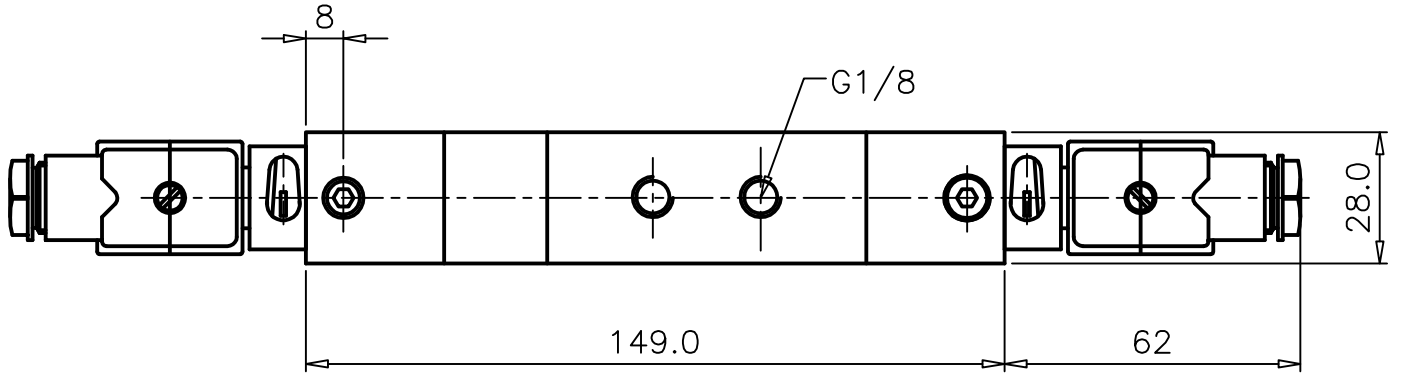

SPRING CENTRALIZED , SOLENOID PILOT ACTUATED

ZX4 1888 0M 000

Face Mounted Miniature Solenoid

- Type : 5/3 -Fully sealed mid-position
- Integral pilot supply
- Port Size : G 1/8
- Operating Pressure : 0-10 bar*
- Operating Temperature : +5°C to +70°C

* CONSULT OUR TECHNICAL SERVICE FOR LOW PRESSURE AND VACUUM

ALL DIMENSIONS ARE IN mm

NUCON INDUSTRIES PRIVATE LIMITED
88 , C.I.E , BALANAGAR ,
HYDERABAD - 500 037

DRAWN	SREENIVAS.M	11.05.2005
CHECKED		
APPROVED		