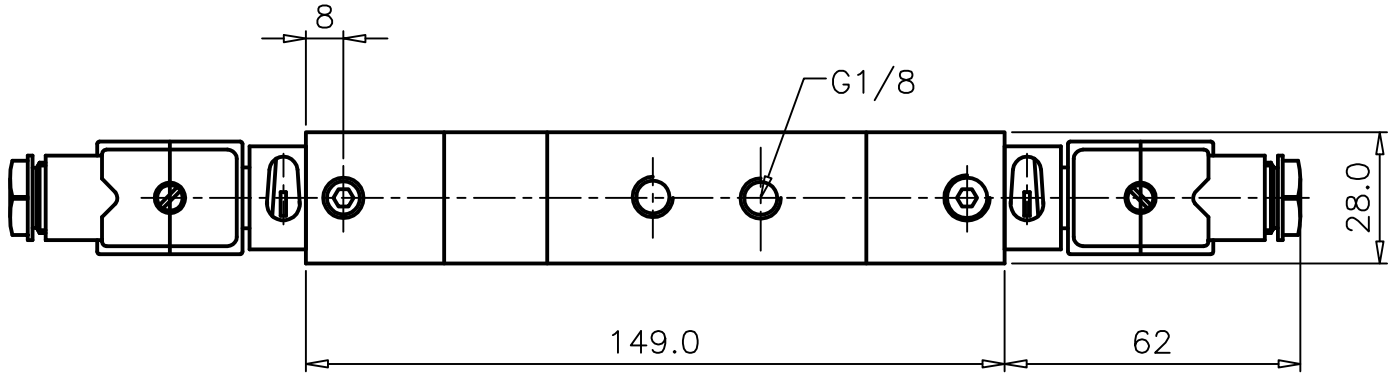

SPRING CENTRALIZED , SOLENOID PILOT ACTUATED

ZX4 1898 0M 000

Face Mounted Miniature Solenoid

Type : 5/3 -Supply sealed mid-position
Integral pilot supply

Port Size : G 1/8

Operating Pressure : 0-10 bar*

Operating Temperature : +5°C to +70°C

* CONSULT OUR TECHNICAL SERVICE FOR LOW PRESSURE AND VACUUM

ALL DIMENSIONS ARE IN mm

NUCON INDUSTRIES PRIVATE LIMITED

88 , C.I.E , BALANAGAR ,
HYDERABAD - 500 037

DRAWN	SREENIVAS.M	11.05.2005
CHECKED		
APPROVED		