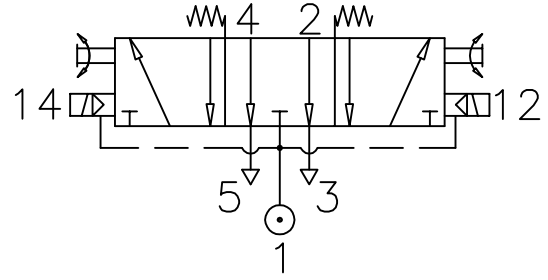

SPRING CENTRALIZED , SOLENOID PILOT ACTUATED

ZX4 1898 0M 000

Face Mounted Miniature Solenoid

Type : 5/3 -Supply sealed mid-position
Integral pilot supply

Port Size : G 1/8

Operating Pressure : 0-10 bar*

Operating Temperature : +5°C to +70°C

* CONSULT OUR TECHNICAL SERVICE FOR LOW PRESSURE AND VACUUM

ALL DIMENSIONS ARE IN mm

NUCON INDUSTRIES PRIVATE LIMITED

88 , C.I.E , BALANAGAR ,
HYDERABAD - 500 037

DRAWN	SREENIVAS.M	11.05.2005
CHECKED		
APPROVED		