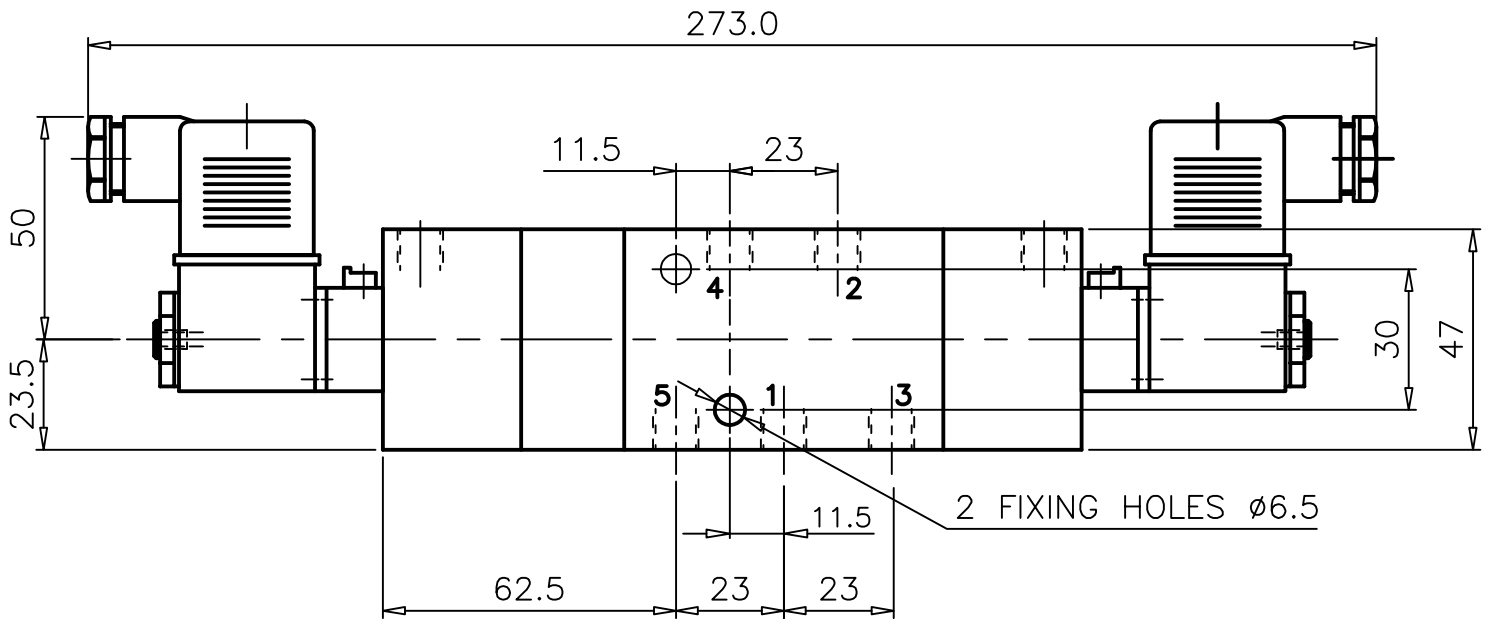

SPRING CENTRALIZED , SOLENOID PILOT ACTUATED

ZX4 1898 0M 000

Face Mounted Miniature Solenoid

Type : 5/3 -Supply sealed mid-position
Integral pilot supply

Port Size : G 1/8

Operating Pressure : 0-10 bar*

Operating Temperature : +5°C to +70°C

* CONSULT OUR TECHNICAL SERVICE FOR LOW PRESSURE AND VACUUM

ALL DIMENSIONS ARE IN mm

NUCON INDUSTRIES PRIVATE LIMITED

88 , C.I.E , BALANAGAR ,
HYDERABAD - 500 037

DRAWN	SREENIVAS.M	11.05.2005
CHECKED		
APPROVED		