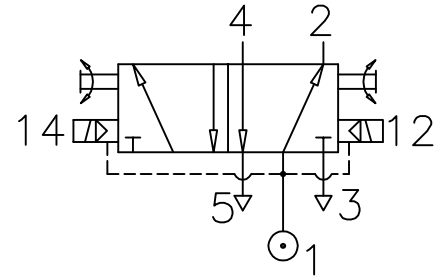

# SOLENOID PILOT SET-RESET

Face Mounted Miniature Solenoid

# ZX4 2151 00 000

Type : 5/2  
 Integral pilot supply  
 Port Size : G 1/4  
 Operating Pressure : 0-10 bar\*  
 Operating Temperature : +5°C to +70°C

\* CONSULT OUR TECHNICAL SERVICE FOR LOW PRESSURE AND VACUUM

ALL DIMENSIONS ARE IN mm

NUCON INDUSTRIES PRIVATE LIMITED  
 88 , C.I.E , BALANAGAR ,  
 HYDERABAD - 500 037

DRAWN	SREENIVAS.M	09.05.2005
CHECKED		
APPROVED		