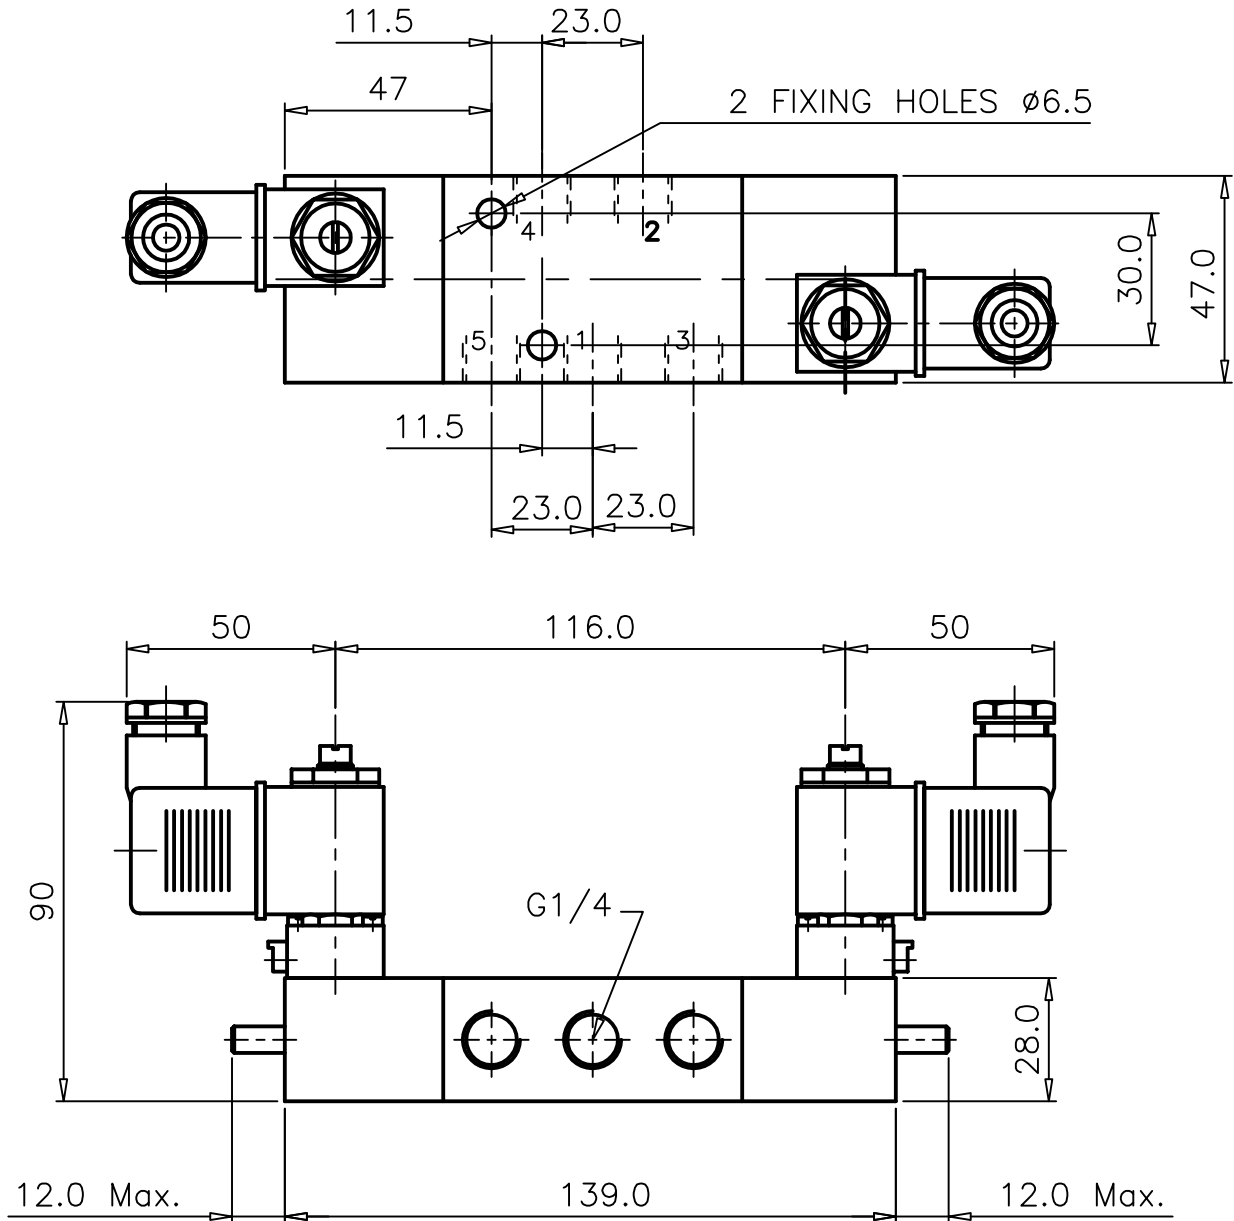

# SOLENOID PILOT SET-RESET

Face Mounted Miniature Solenoid

# ZX4 2151 00 000

Type : 5/2  
 Integral pilot supply  
 Port Size : G 1/4  
 Operating Pressure : 0-10 bar\*  
 Operating Temperature : +5°C to +70°C

\* CONSULT OUR TECHNICAL SERVICE FOR LOW PRESSURE AND VACUUM

ALL DIMENSIONS ARE IN mm

NUCON INDUSTRIES PRIVATE LIMITED  
 88 , C.I.E , BALANAGAR ,  
 HYDERABAD - 500 037

DRAWN	SREENIVAS.M	09.05.2005
CHECKED		
APPROVED		