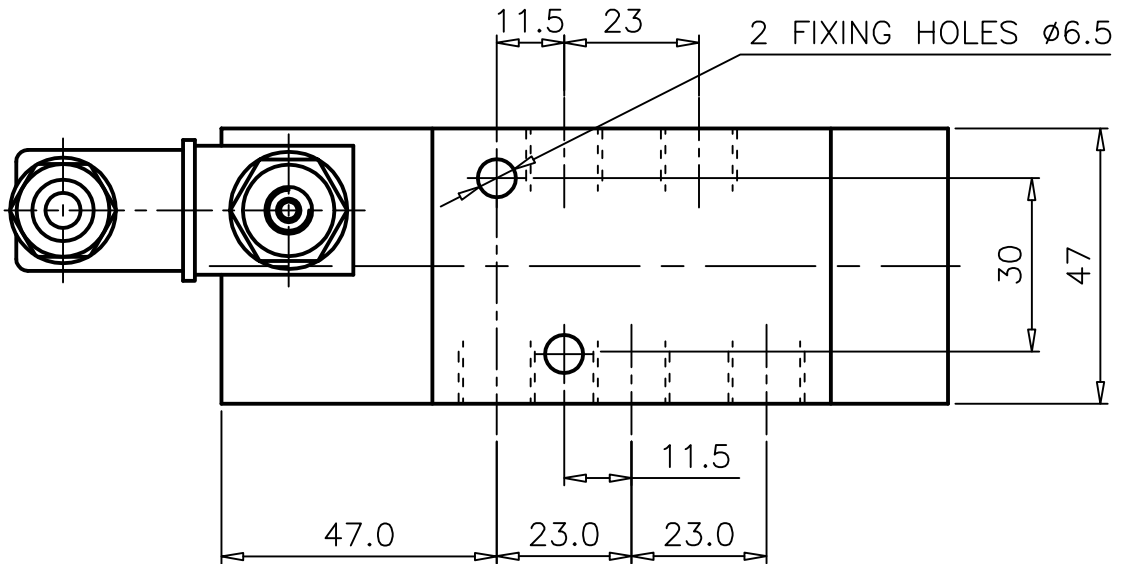

SOLENOID PILOT ACTUATED , SPRING RETURN

Face Mounted Miniature Solenoid

ZX4 2151 00 000

Type : 5/2
 Integral pilot supply
 Port Size : G 1/4
 Operating Pressure : 0-10 bar*
 Operating Temperature : +5°C to +70°C

* CONSULT OUR TECHNICAL SERVICE FOR LOW PRESSURE AND VACUUM

ALL DIMENSIONS ARE IN mm

NUCON INDUSTRIES PRIVATE LIMITED
 88 , C.I.E , BALANAGAR ,
 HYDERABAD - 500 037

DRAWN	SREENIVAS.M	09.05.2005
CHECKED		
APPROVED		