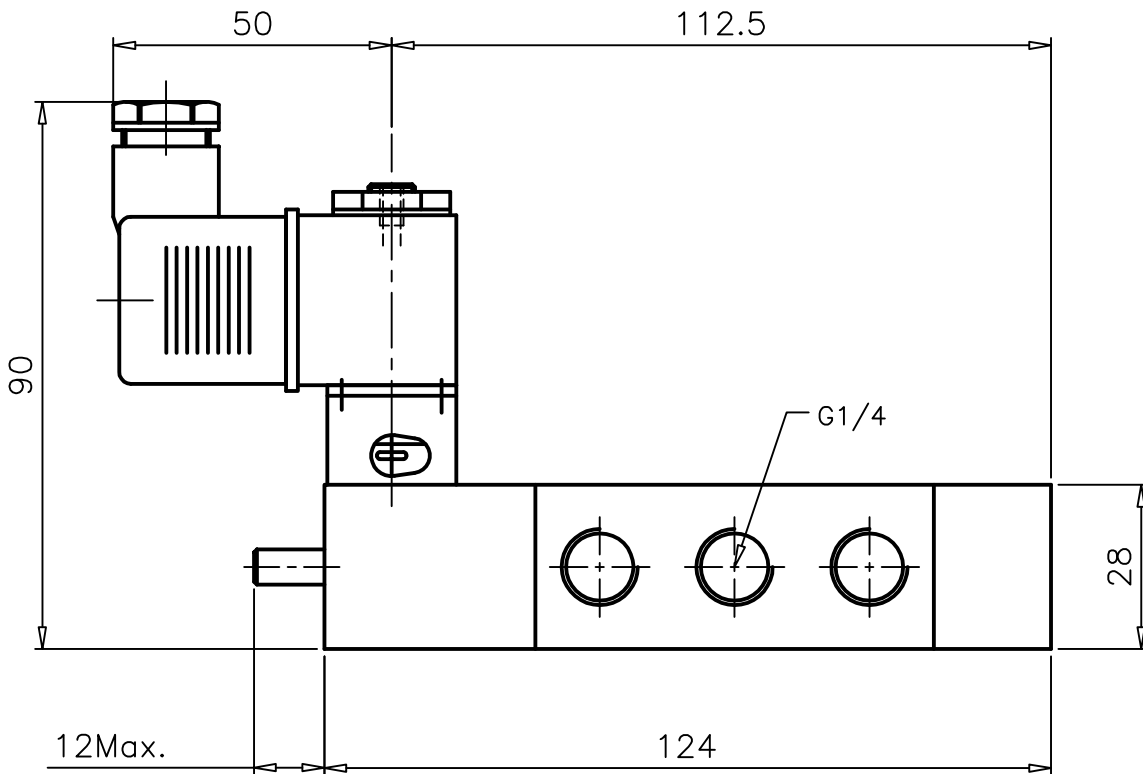

SOLENOID PILOT ACTUATED , SPRING RETURN

Face Mounted Miniature Solenoid

ZX4 2151 00 000

Type : 5/2
 Integral pilot supply
 Port Size : G 1/4
 Operating Pressure : 0-10 bar*
 Operating Temperature : +5°C to +70°C

* CONSULT OUR TECHNICAL SERVICE FOR LOW PRESSURE AND VACUUM

ALL DIMENSIONS ARE IN mm

NUCON INDUSTRIES PRIVATE LIMITED
 88 , C.I.E , BALANAGAR ,
 HYDERABAD - 500 037

DRAWN	SREENIVAS.M	09.05.2005
CHECKED		
APPROVED		