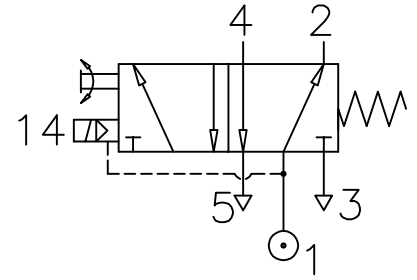

SOLENOID PILOT ACTUATED , SPRING RETURN

Face Mounted Miniature Solenoid

ZX4 2151 00 000

Type : 5/2
 Integral pilot supply
 Port Size : G 1/4
 Operating Pressure : 0-10 bar*
 Operating Temperature : +5°C to +70°C

* CONSULT OUR TECHNICAL SERVICE FOR LOW PRESSURE AND VACUUM

ALL DIMENSIONS ARE IN mm

NUCON INDUSTRIES PRIVATE LIMITED
 88 , C.I.E , BALANAGAR ,
 HYDERABAD - 500 037

DRAWN	SREENIVAS.M	09.05.2005
CHECKED		
APPROVED		