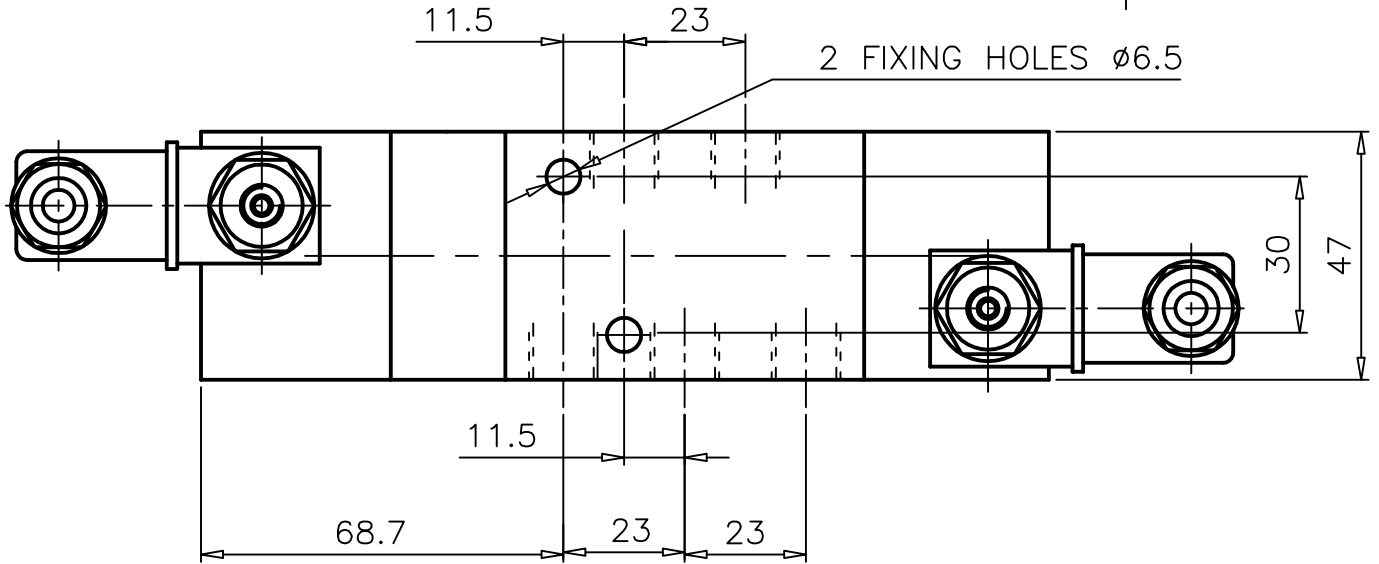

SPRING CENTRALIZED , SOLENOID PILOT ACTUATED

ZX4 2181 00 000

Face Mounted Miniature Solenoid

- Type : 5/3 -Fully sealed mid-position
- Integral pilot supply
- Port Size : G 1/4
- Operating Pressure : 0-10 bar*
- Operating Temperature : +5°C to +70°C

* CONSULT OUR TECHNICAL SERVICE FOR LOW PRESSURE AND VACUUM

ALL DIMENSIONS ARE IN mm

NUCON INDUSTRIES PRIVATE LIMITED
88 , C.I.E , BALANAGAR ,
HYDERABAD - 500 037

DRAWN	SREENIVAS.M	09.05.2005
CHECKED		
APPROVED		