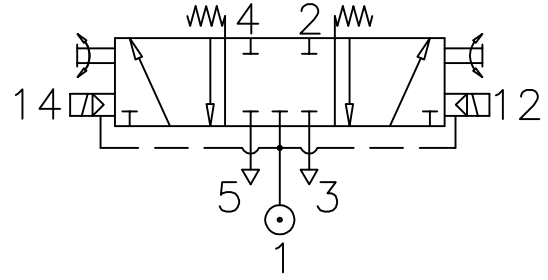

SPRING CENTRALIZED , SOLENOID PILOT ACTUATED

ZX4 2181 00 000

Face Mounted Miniature Solenoid

- Type : 5/3 -Fully sealed mid-position
- Integral pilot supply
- Port Size : G 1/4
- Operating Pressure : 0-10 bar*
- Operating Temperature : +5°C to +70°C

* CONSULT OUR TECHNICAL SERVICE FOR LOW PRESSURE AND VACUUM

ALL DIMENSIONS ARE IN mm

NUCON INDUSTRIES PRIVATE LIMITED
88 , C.I.E , BALANAGAR ,
HYDERABAD - 500 037

DRAWN	SREENIVAS.M	09.05.2005
CHECKED		
APPROVED		