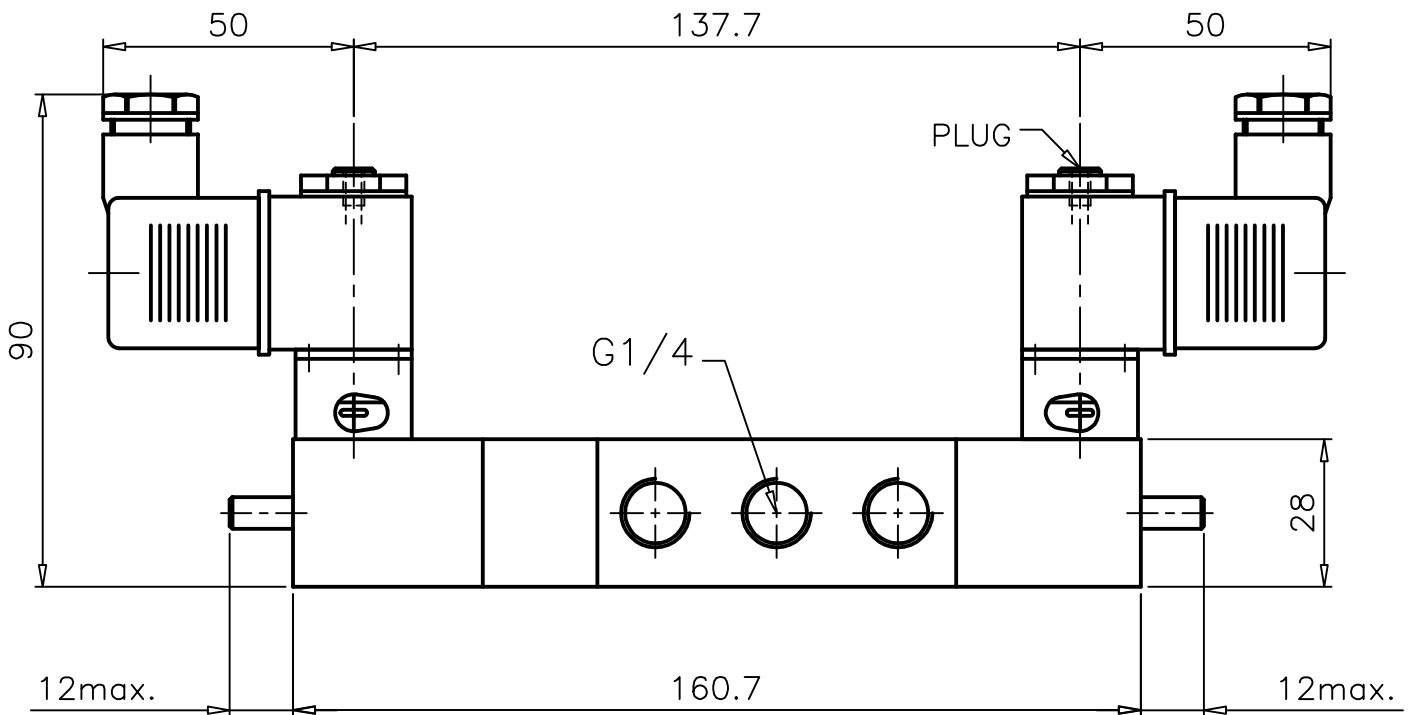

SPRING CENTRALIZED , SOLENOID PILOT ACTUATED

ZX4 2181 00 000

Face Mounted Miniature Solenoid

- Type : 5/3 -Fully sealed mid-position
- Integral pilot supply
- Port Size : G 1/4
- Operating Pressure : 0-10 bar*
- Operating Temperature : +5°C to +70°C

* CONSULT OUR TECHNICAL SERVICE FOR LOW PRESSURE AND VACUUM

ALL DIMENSIONS ARE IN mm

NUCON INDUSTRIES PRIVATE LIMITED
88 , C.I.E , BALANAGAR ,
HYDERABAD - 500 037

DRAWN	SREENIVAS.M	09.05.2005
CHECKED		
APPROVED		