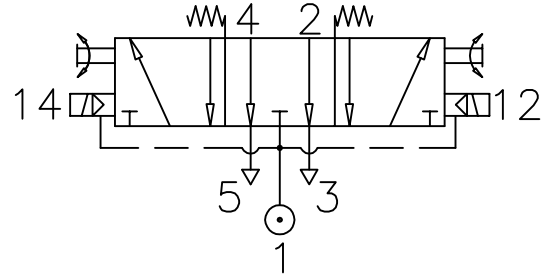

SPRING CENTRALIZED , SOLENOID PILOT ACTUATED

ZX4 2191 00 000

Face Mounted Miniature Solenoid

- Type : 5/3 -Supply sealed mid-position
 Integral pilot supply
- Port Size : G 1/4
- Operating Pressure : 0-10 bar*
- Operating Temperature : +5°C to +70°C

* CONSULT OUR TECHNICAL SERVICE FOR LOW PRESSURE AND VACUUM

ALL DIMENSIONS ARE IN mm

NUCON INDUSTRIES PRIVATE LIMITED
 88 , C.I.E , BALANAGAR ,
 HYDERABAD - 500 037

DRAWN	SREENIVAS.M	09.05.2005
CHECKED		
APPROVED		