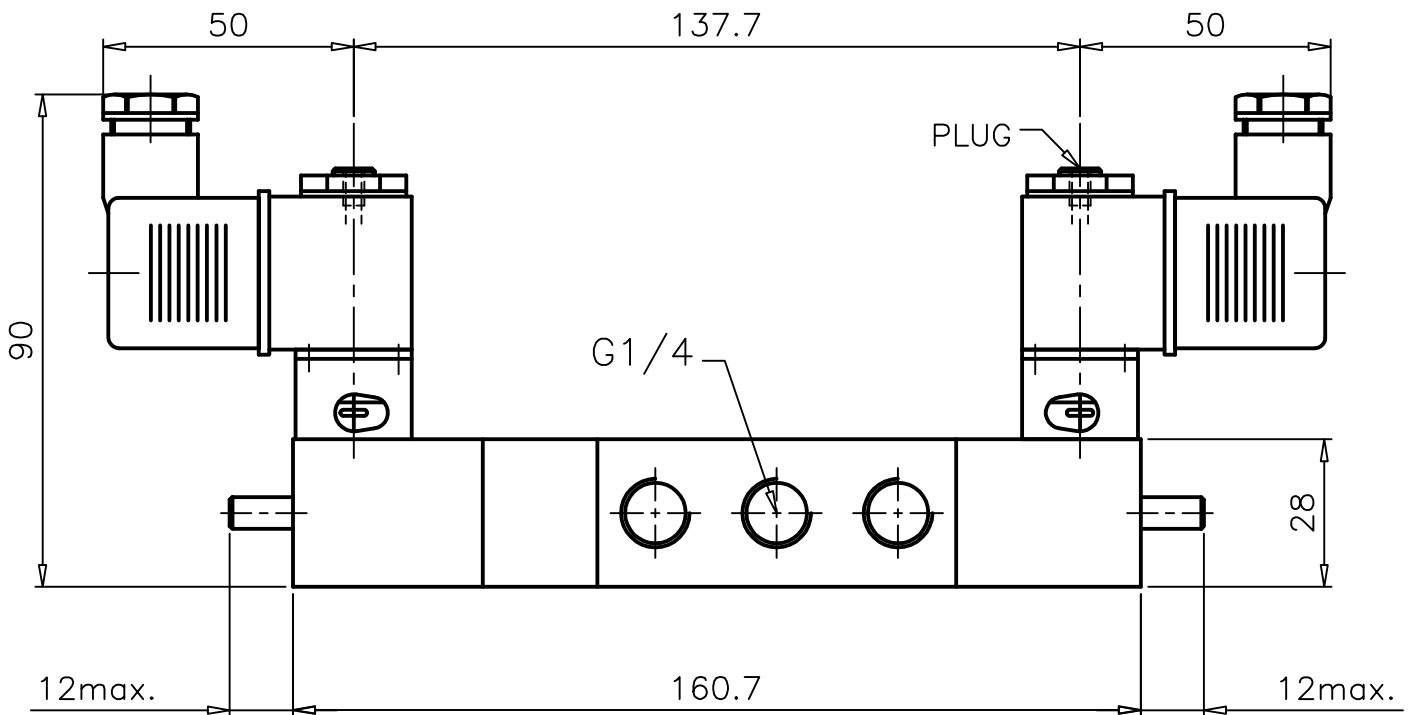

SPRING CENTRALIZED , SOLENOID PILOT ACTUATED

ZX4 2191 00 000

Face Mounted Miniature Solenoid

- Type : 5/3 -Supply sealed mid-position
 Integral pilot supply
- Port Size : G 1/4
- Operating Pressure : 0-10 bar*
- Operating Temperature : +5°C to +70°C

* CONSULT OUR TECHNICAL SERVICE FOR LOW PRESSURE AND VACUUM

ALL DIMENSIONS ARE IN mm

NUCON INDUSTRIES PRIVATE LIMITED
 88 , C.I.E , BALANAGAR ,
 HYDERABAD - 500 037

DRAWN	SREENIVAS.M	09.05.2005
CHECKED		
APPROVED		