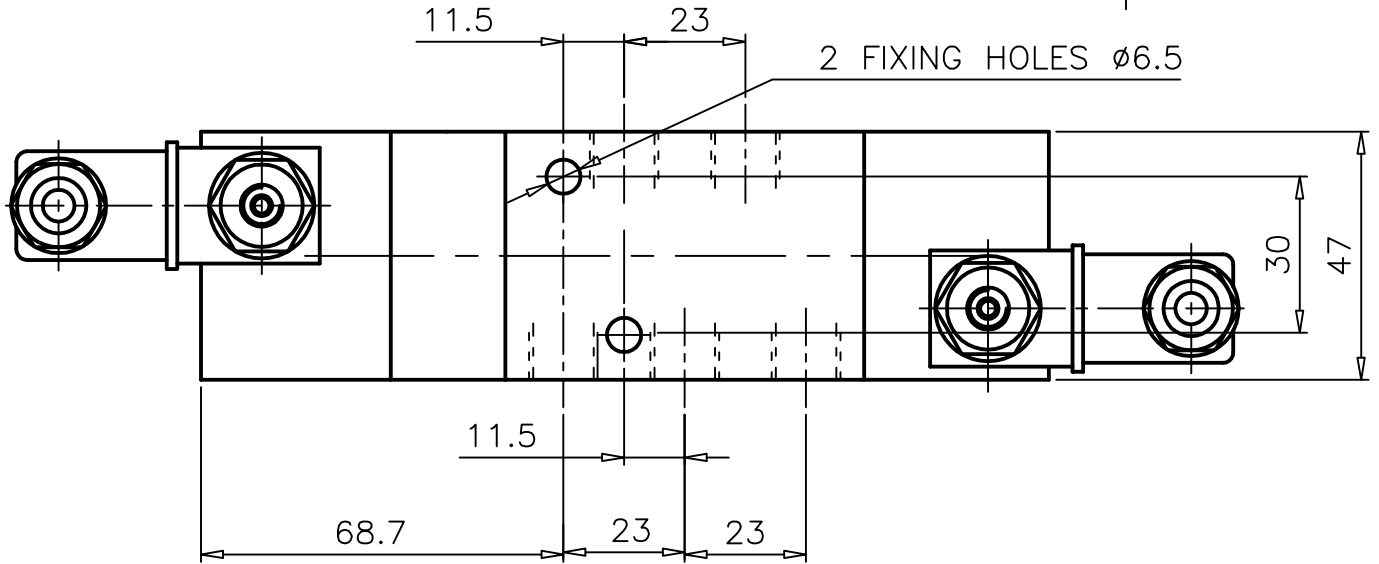

SPRING CENTRALIZED , SOLENOID PILOT ACTUATED

ZX4 2191 00 000

Face Mounted Miniature Solenoid

- Type : 5/3 -Supply sealed mid-position
 Integral pilot supply
- Port Size : G 1/4
- Operating Pressure : 0-10 bar*
- Operating Temperature : +5°C to +70°C

* CONSULT OUR TECHNICAL SERVICE FOR LOW PRESSURE AND VACUUM

ALL DIMENSIONS ARE IN mm

NUCON INDUSTRIES PRIVATE LIMITED
 88 , C.I.E , BALANAGAR ,
 HYDERABAD - 500 037

DRAWN	SREENIVAS.M	09.05.2005
CHECKED		
APPROVED		