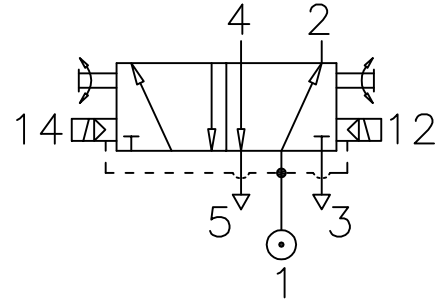

SOLENOID PILOT SET-RESET

ZX4 2252 00 000

Type : 5/2 Spool Valve
 Solenoid Actuated
 Port Size : G 1/4
 Operating Pressure : 2-10 bar
 Operating Temperature : +5°C to +70°C *

* Consult our Technical Service for use below +2°C

ALL DIMENSIONS ARE IN mm

NUCON ZANDER PRIVATE LIMITED
 88 , C.I.E , BALANAGAR ,
 HYDERABAD - 500 037

DRAWN	SREENIVAS.M	18.03.2005
CHECKED		
APPROVED		