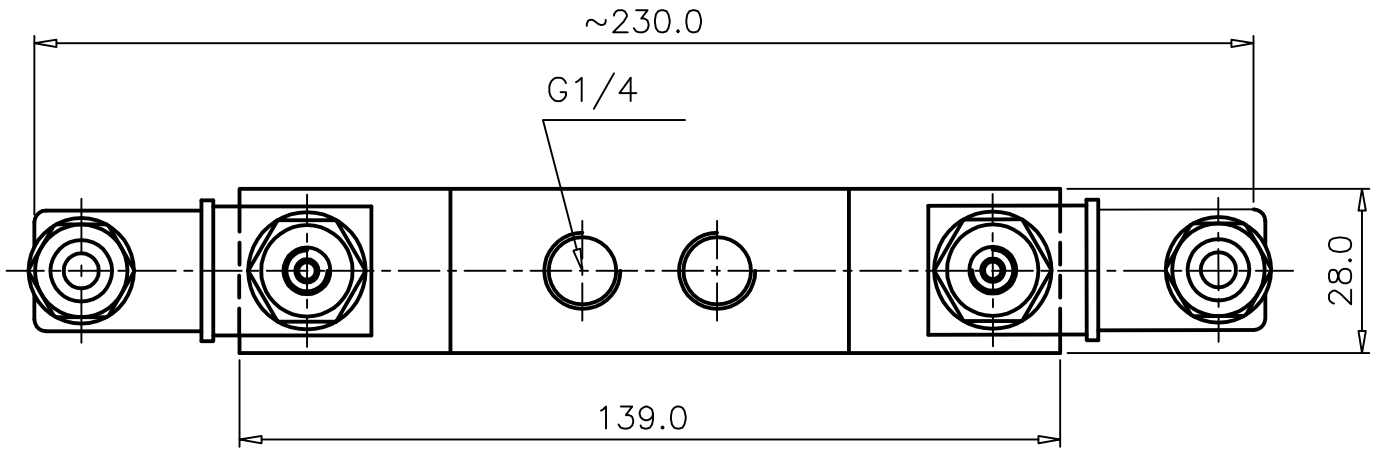

SOLENOID PILOT SET-RESET

ZX4 2252 00 000

Type : 5/2 Spool Valve
 Solenoid Actuated
 Port Size : G 1/4
 Operating Pressure : 2-10 bar
 Operating Temperature : +5°C to +70°C *

* Consult our Technical Service for use below +2°C

ALL DIMENSIONS ARE IN mm

NUCON ZANDER PRIVATE LIMITED
 88 , C.I.E , BALANAGAR ,
 HYDERABAD - 500 037

DRAWN	SREENIVAS.M	18.03.2005
CHECKED		
APPROVED		