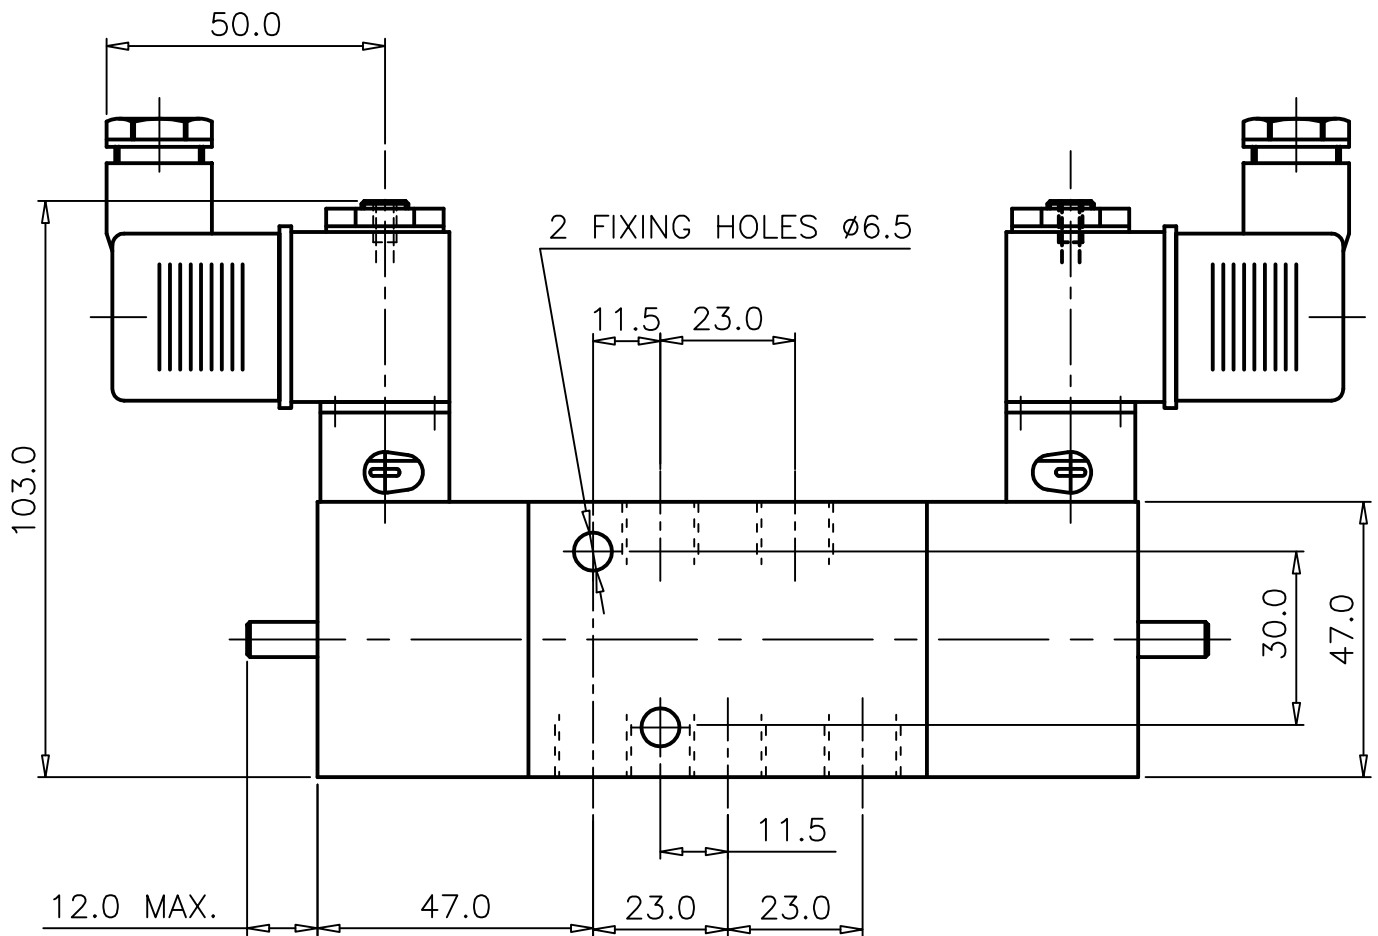

SOLENOID PILOT SET-RESET

ZX4 2252 00 000

Type : 5/2 Spool Valve
 Solenoid Actuated
 Port Size : G 1/4
 Operating Pressure : 2-10 bar
 Operating Temperature : +5°C to +70°C *

* Consult our Technical Service for use below +2°C

ALL DIMENSIONS ARE IN mm

NUCON ZANDER PRIVATE LIMITED
 88 , C.I.E , BALANAGAR ,
 HYDERABAD - 500 037

DRAWN	SREENIVAS.M	18.03.2005
CHECKED		
APPROVED		