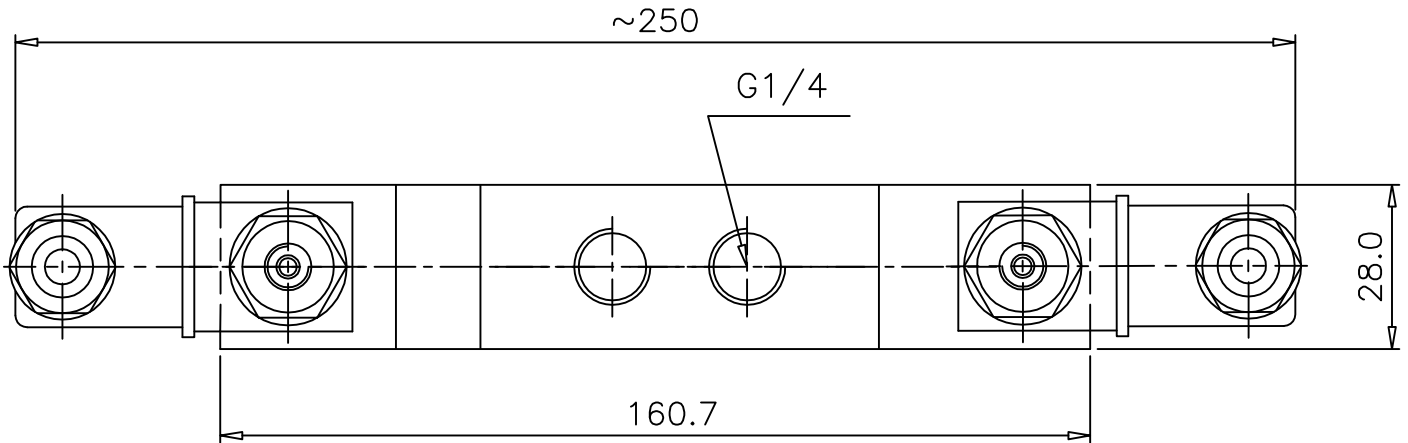

# Spring Centralised, Solenoid Pilot actuated - Side mounted

# ZX4 2282 00 000

Type : 5/3 Spool Valve  
Fully sealed mid - position

Port Size : G 1/4  
Operating Pressure : 3-10 bar  
Operating Temperature : +5°C to +70°C \*

\* Consult our Technical Service for use below +2°C

ALL DIMENSIONS ARE IN mm

NUCON INDUSTRIES PRIVATE LIMITED  
88 , C.I.E , BALANAGAR ,  
HYDERABAD - 500 037

DRAWN	SREENIVAS.M	18.03.2005
CHECKED		
APPROVED		