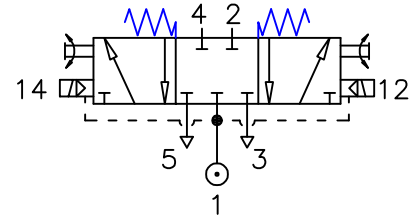

# Spring Centralised, Solenoid Pilot actuated - Side mounted

# ZX4 2282 00 000

Type : 5/3 Spool Valve  
Fully sealed mid - position

Port Size : G 1/4  
Operating Pressure : 3-10 bar  
Operating Temperature : +5°C to +70°C \*

\* Consult our Technical Service for use below +2°C