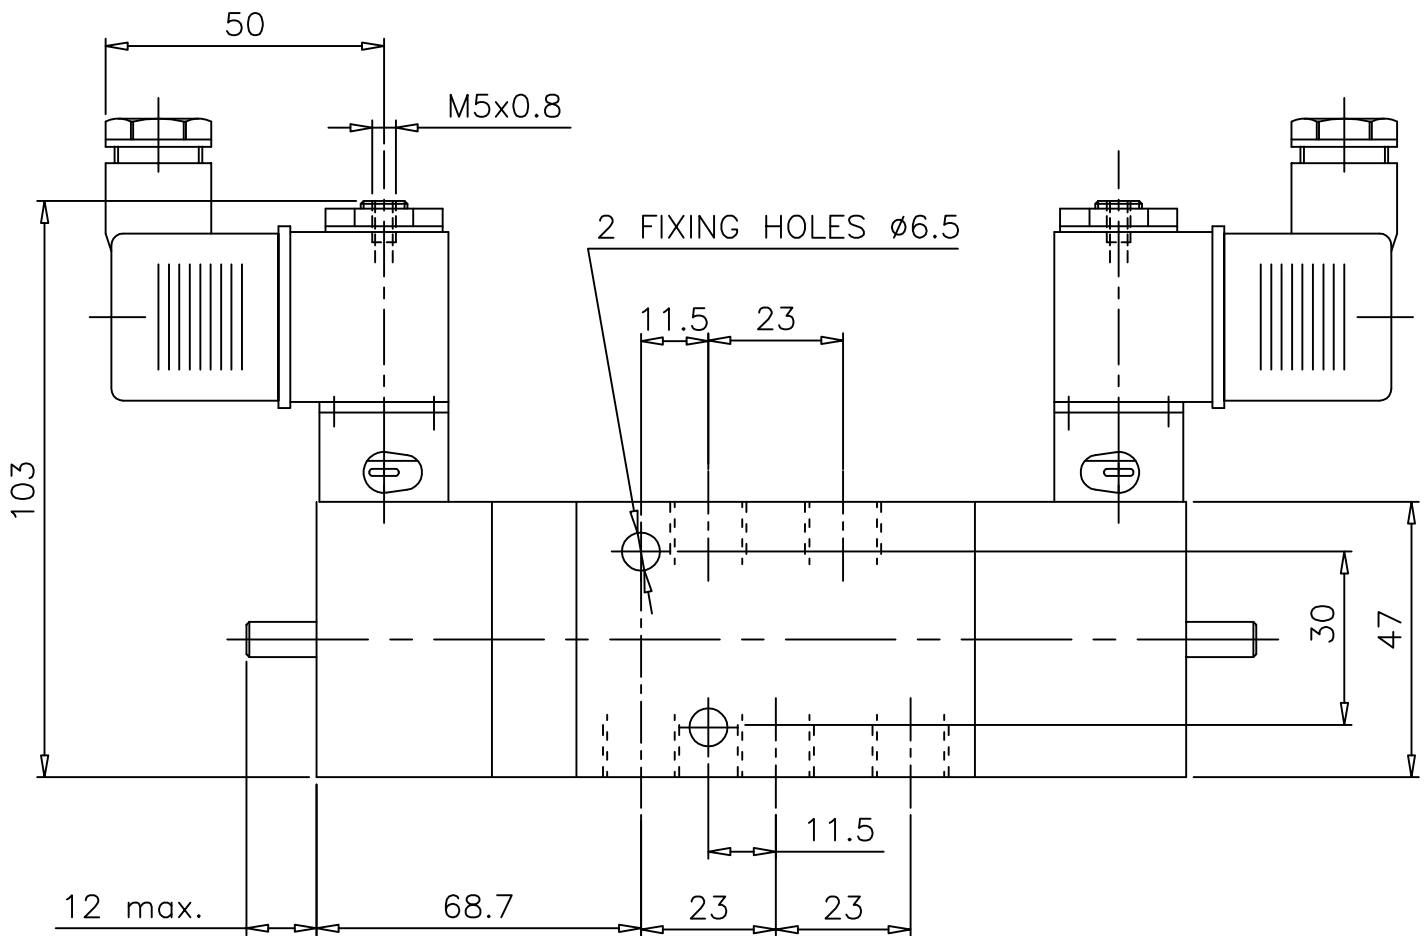

# Spring Centralised, Solenoid Pilot actuated - Side mounted

# ZX4 2282 00 000

Type : 5/3 Spool Valve  
Fully sealed mid - position

Port Size : G 1/4  
Operating Pressure : 3-10 bar  
Operating Temperature : +5°C to +70°C \*

\* Consult our Technical Service for use below +2°C

ALL DIMENSIONS ARE IN mm

NUCON INDUSTRIES PRIVATE LIMITED  
88 , C.I.E , BALANAGAR ,  
HYDERABAD - 500 037

DRAWN	SREENIVAS.M	18.03.2005
CHECKED		
APPROVED		