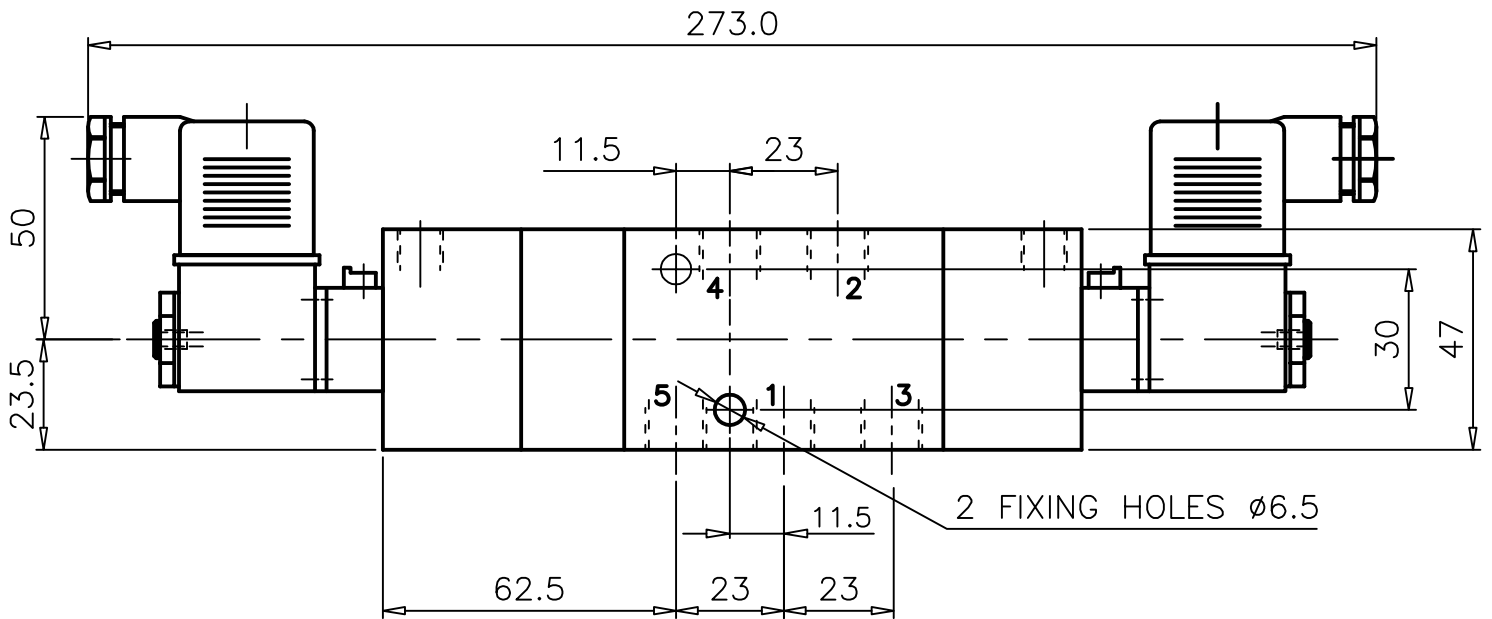

SPRING CENTRALIZED , SOLENOID PILOT ACTUATED

Face Mounted Miniature Solenoid

ZX4 2888 0M 000

- Type : 5/3 -Fully sealed mid-position
- Integral pilot supply
- Port Size : G 1/4
- Operating Pressure : 0-10 bar*
- Operating Temperature : +5°C to +70°C

* CONSULT OUR TECHNICAL SERVICE FOR LOW PRESSURE AND VACUUM

ALL DIMENSIONS ARE IN mm

NUCON INDUSTRIES PRIVATE LIMITED
88 , C.I.E , BALANAGAR ,
HYDERABAD - 500 037

DRAWN	SREENIVAS.M	09.05.2005
CHECKED		
APPROVED		