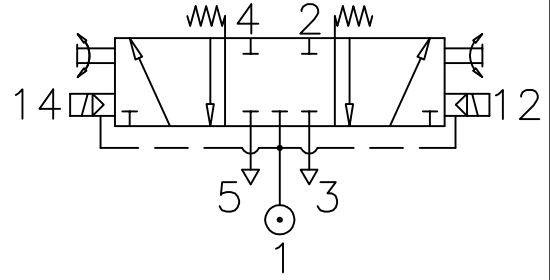

SPRING CENTRALIZED , SOLENOID PILOT ACTUATED

Face Mounted Miniature Solenoid

ZX4 2888 0M 000

- Type : 5/3 -Fully sealed mid-position
- Integral pilot supply
- Port Size : G 1/4
- Operating Pressure : 0-10 bar*
- Operating Temperature : +5°C to +70°C

* CONSULT OUR TECHNICAL SERVICE FOR LOW PRESSURE AND VACUUM

ALL DIMENSIONS ARE IN mm

NUCON INDUSTRIES PRIVATE LIMITED
88 , C.I.E , BALANAGAR ,
HYDERABAD - 500 037

DRAWN	SREENIVAS.M	09.05.2005
CHECKED		
APPROVED		