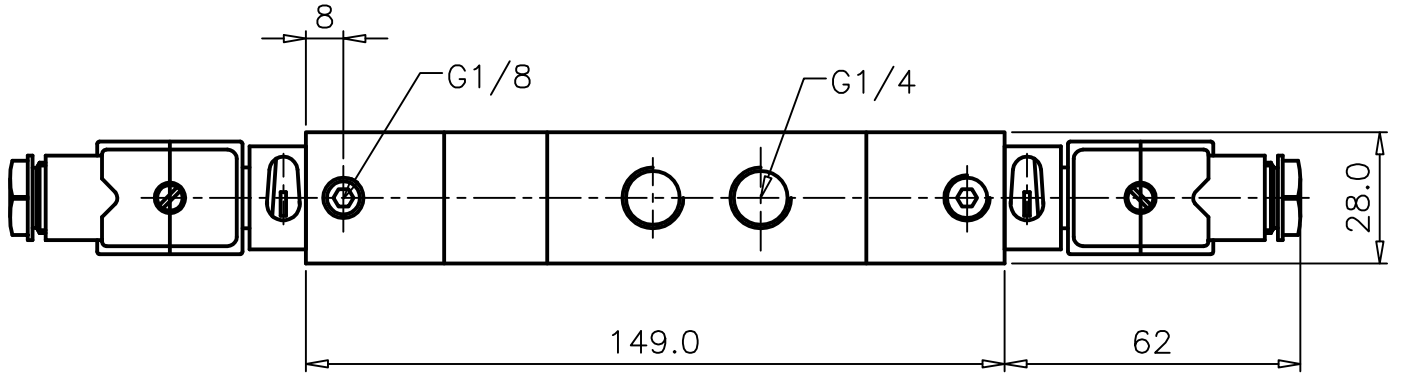

SPRING CENTRALIZED , SOLENOID PILOT ACTUATED

Face Mounted Miniature Solenoid

ZX4 2888 0M 000

- Type : 5/3 -Fully sealed mid-position
- Integral pilot supply
- Port Size : G 1/4
- Operating Pressure : 0-10 bar*
- Operating Temperature : +5°C to +70°C

* CONSULT OUR TECHNICAL SERVICE FOR LOW PRESSURE AND VACUUM

ALL DIMENSIONS ARE IN mm

NUCON INDUSTRIES PRIVATE LIMITED
88 , C.I.E , BALANAGAR ,
HYDERABAD - 500 037

DRAWN	SREENIVAS.M	09.05.2005
CHECKED		
APPROVED		