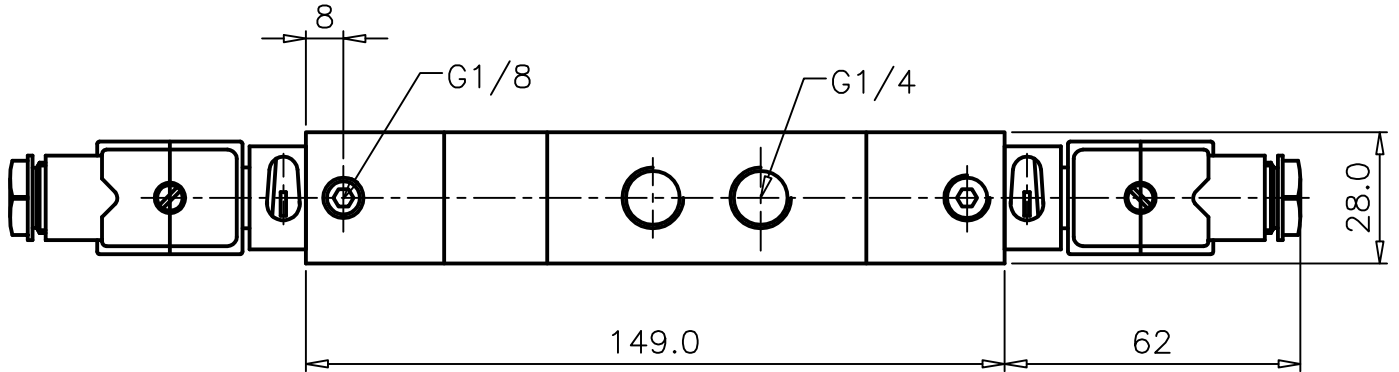

# ZX4 2898 00 000

Face Mounted Miniature Solenoid

Type : 5/3 -Supply sealed mid-position  
Integral pilot supply

Port Size : G 1/4

Operating Pressure : 0-10 bar\*

Operating Temperature : +5°C to +70°C

\* CONSULT OUR TECHNICAL SERVICE FOR LOW PRESSURE AND VACUUM

ALL DIMENSIONS ARE IN mm

NUCON INDUSTRIES PRIVATE LIMITED  
88 , C.I.E , BALANAGAR ,  
HYDERABAD - 500 037

DRAWN	SREENIVAS.M	09.05.2005
CHECKED		
APPROVED		