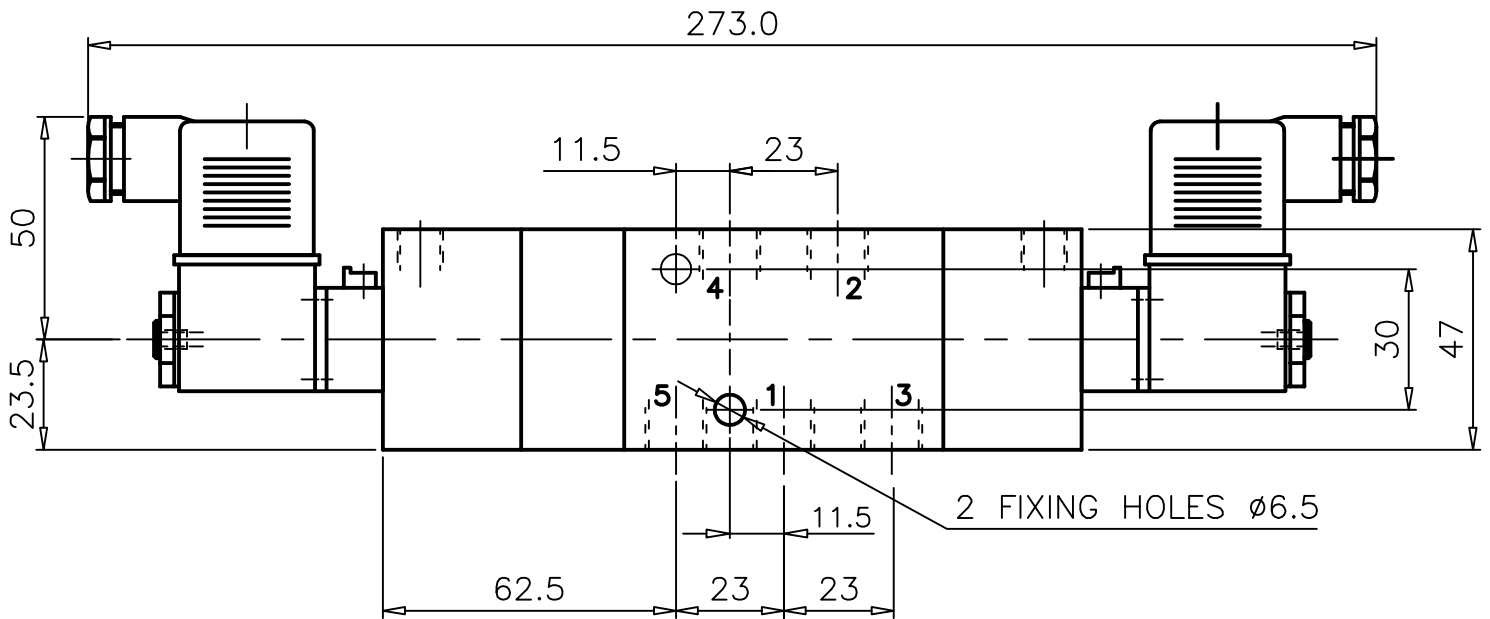

# ZX4 2898 00 000

Face Mounted Miniature Solenoid

Type : 5/3 -Supply sealed mid-position  
Integral pilot supply

Port Size : G 1/4

Operating Pressure : 0-10 bar\*

Operating Temperature : +5°C to +70°C

\* CONSULT OUR TECHNICAL SERVICE FOR LOW PRESSURE AND VACUUM

ALL DIMENSIONS ARE IN mm

NUCON INDUSTRIES PRIVATE LIMITED  
88 , C.I.E , BALANAGAR ,  
HYDERABAD - 500 037

DRAWN	SREENIVAS.M	09.05.2005
CHECKED		
APPROVED		