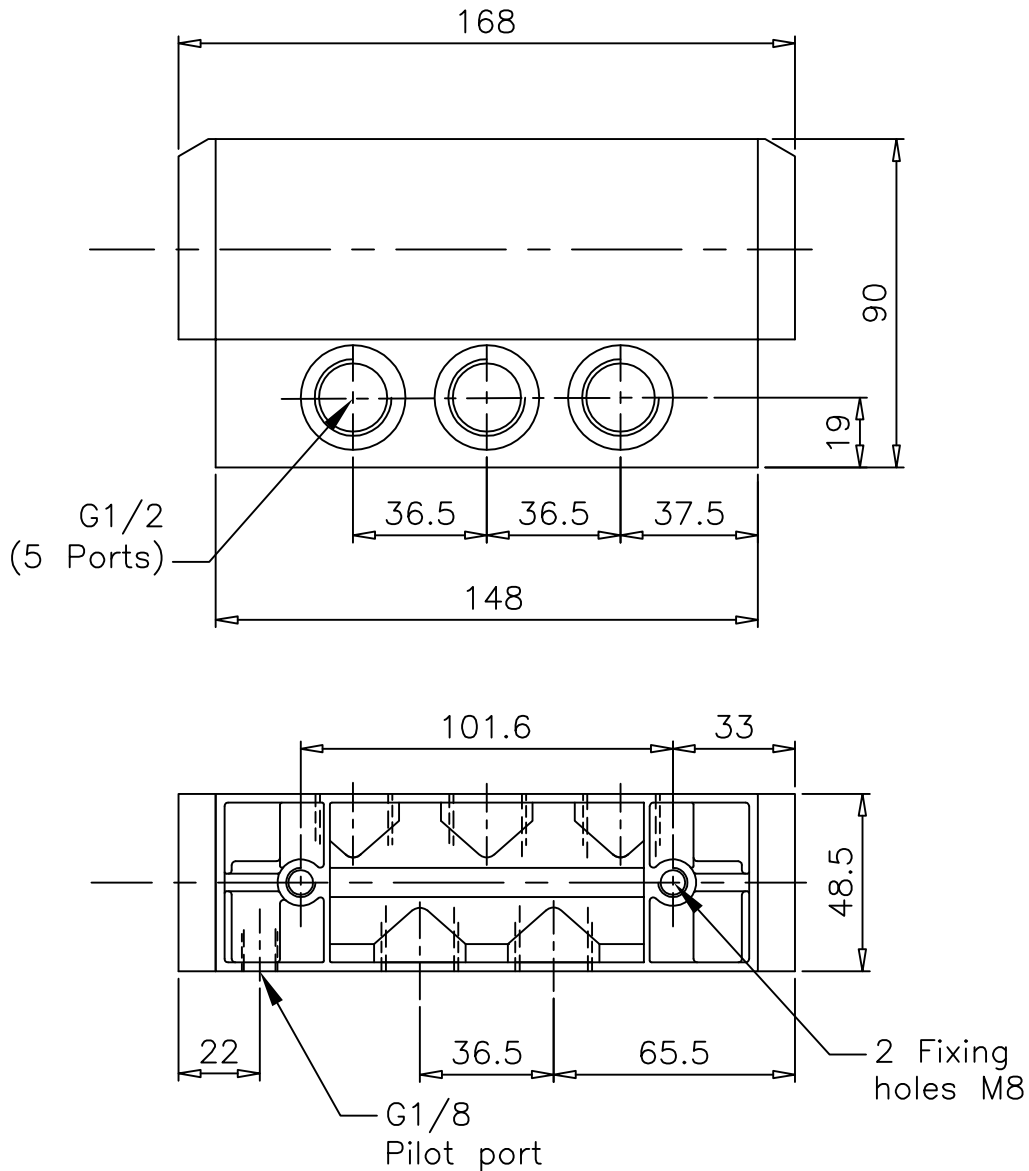

# Pressure Set - Reset

**ZM/1704/3**

Type : 5/2  
 Port Size : G1/2  
 Operating Pressure : 2-10 bar  
 Operating Temperature : +5°C to +80°C

ALL DIMENSIONS ARE IN mm