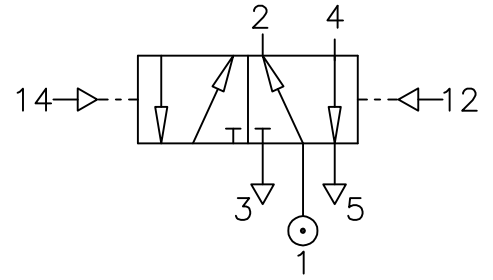

# Pressure Set - Reset

**ZM/1704/3**

Type : 5/2  
 Port Size : G1/2  
 Operating Pressure : 2-10 bar  
 Operating Temperature : +5°C to +80°C

ALL DIMENSIONS ARE IN mm