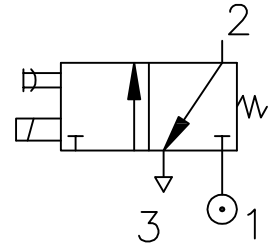

3/2 ELECTRICALLY ACTUATED VALVE

ZM/48

Miniature Solenoid models
Normally closed type
Sub-base mounted

Port Size : M5
Operating Pressure : 0 - 10 bar
Operating Temp. : Supply Air -5°C +50°C max.
: Ambient +5°C +50°C max.

ELECTRICAL

Coil Voltage : 220-240 VAC ; 50-60Hz (Code : 137)
: 110-120 VAC ; 50-60Hz (Code : 131)
: 24 VDC (Code : 10)
Insulation : Class `H`
Protection Class : IP 65
Termal Box : 3 Pin plug to IP 65
Response Time : On 12 ms , Off 15 ms