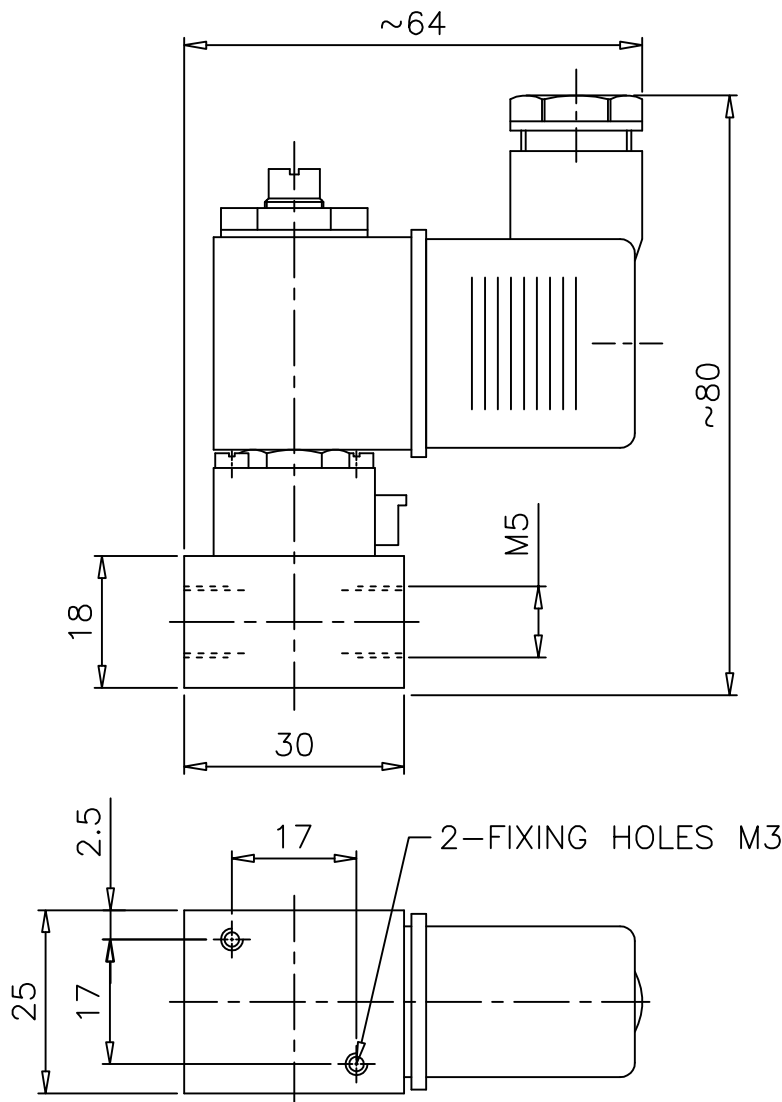

3/2 ELECTRICALLY ACTUATED VALVE

ZM/48

Miniature Solenoid models
Normally closed type
Sub-base mounted

Port Size : M5
Operating Pressure : 0 - 10 bar
Operating Temp. : Supply Air -5°C +50°C max.
: Ambient +5°C +50°C max.

ELECTRICAL

Coil Voltage : 220-240 VAC ; 50-60Hz (Code : 137)
: 110-120 VAC ; 50-60Hz (Code : 131)
: 24 VDC (Code : 10)
Insulation : Class `H`
Protection Class : IP 65
Termal Box : 3 Pin plug to IP 65
Response Time : On 12 ms , Off 15 ms

ALL DIMENSIONS ARE IN mm

NUCON ZANDER PRIVATE LIMITED
88 , C.I.E , BALANAGAR ,
HYDERABAD - 500 037

DRAWN	SREENIVAS.M	31.07.2002
CHECKED		
APPROVED		