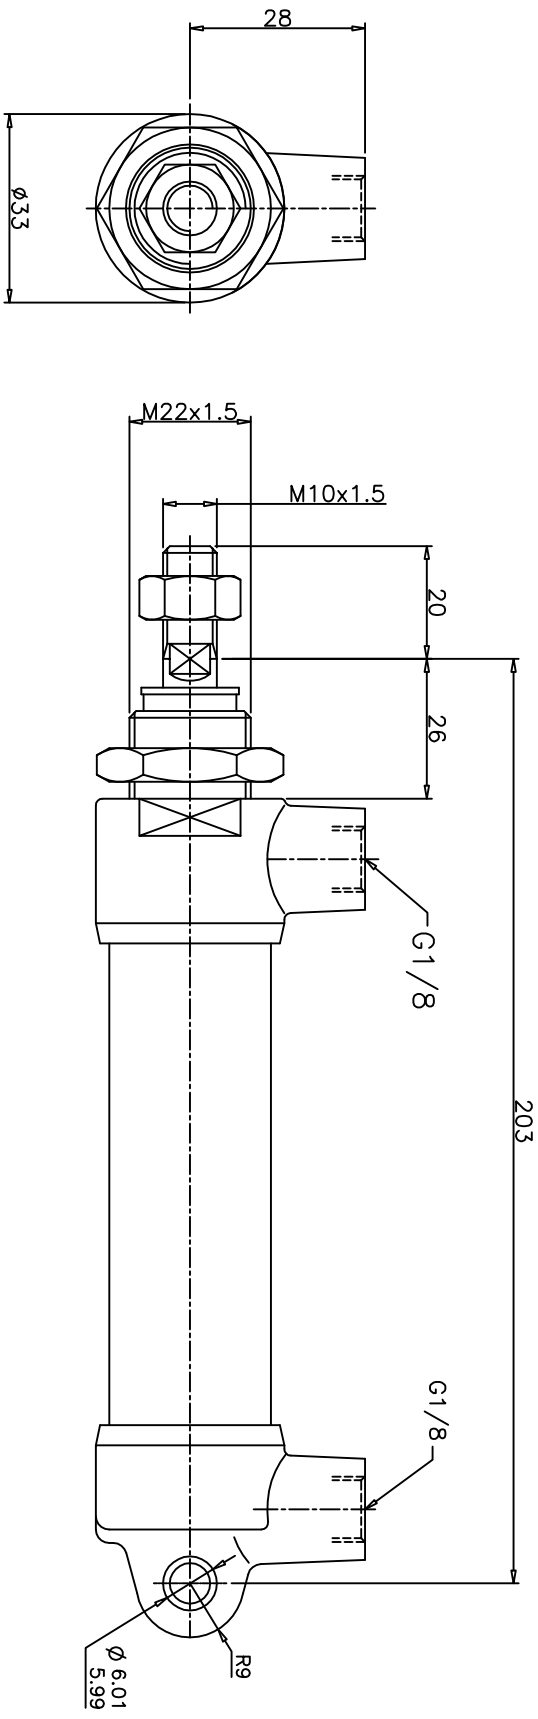

REVISIONS

SCHEDULES:

ALL DIMENSIONS ARE IN mm
DO NOT SCALE THE DRAWING

DRG.No.
DATA.ZM/7025/75

TECHNICAL DATA

- 1. CYLINDER TYPE : SINGLE ACTING (MIDGET)
- 2. BORE DIA : 25 mm
- 3. PISTON ROD DIA : 10 mm
- 4. STROKE : 75 mm
- 5. OPERATING PRESSURE : 2-10kg/cm² (g)
- 6. OPERATING TEMP.MAX. : + 80°C

NUCON INDUSTRIES PRIVATE LIMITED

CUSTOMER:

SCALE: NTS

TITLE:

DATA SHEET

DRAWN SREERANTH 04.10.2007

CHECKED

APPROVED