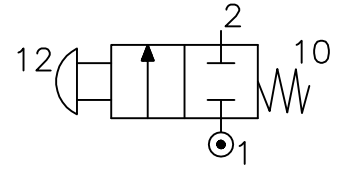

BUTTON OPERATED, SPRING RETURN

ZS/534/1

Type : 2/2 Poppet Valve
Manual Actuated

Port Size : G 3/8

Operating Pressure : 0 - 7 bar

Operating Temperature : 0°C to +80°C

Flow (Cv) : 2.7

Manual operating force : 110N+16N per bar supply pressure

ALL DIMENSIONS ARE IN mm

NUCON INDUSTRIES PRIVATE LIMITED
88 , C.I.E , BALANAGAR ,
HYDERABAD - 500 037

DRAWN	T.Prabhakar	05.09.2008
CHECKED		
APPROVED		