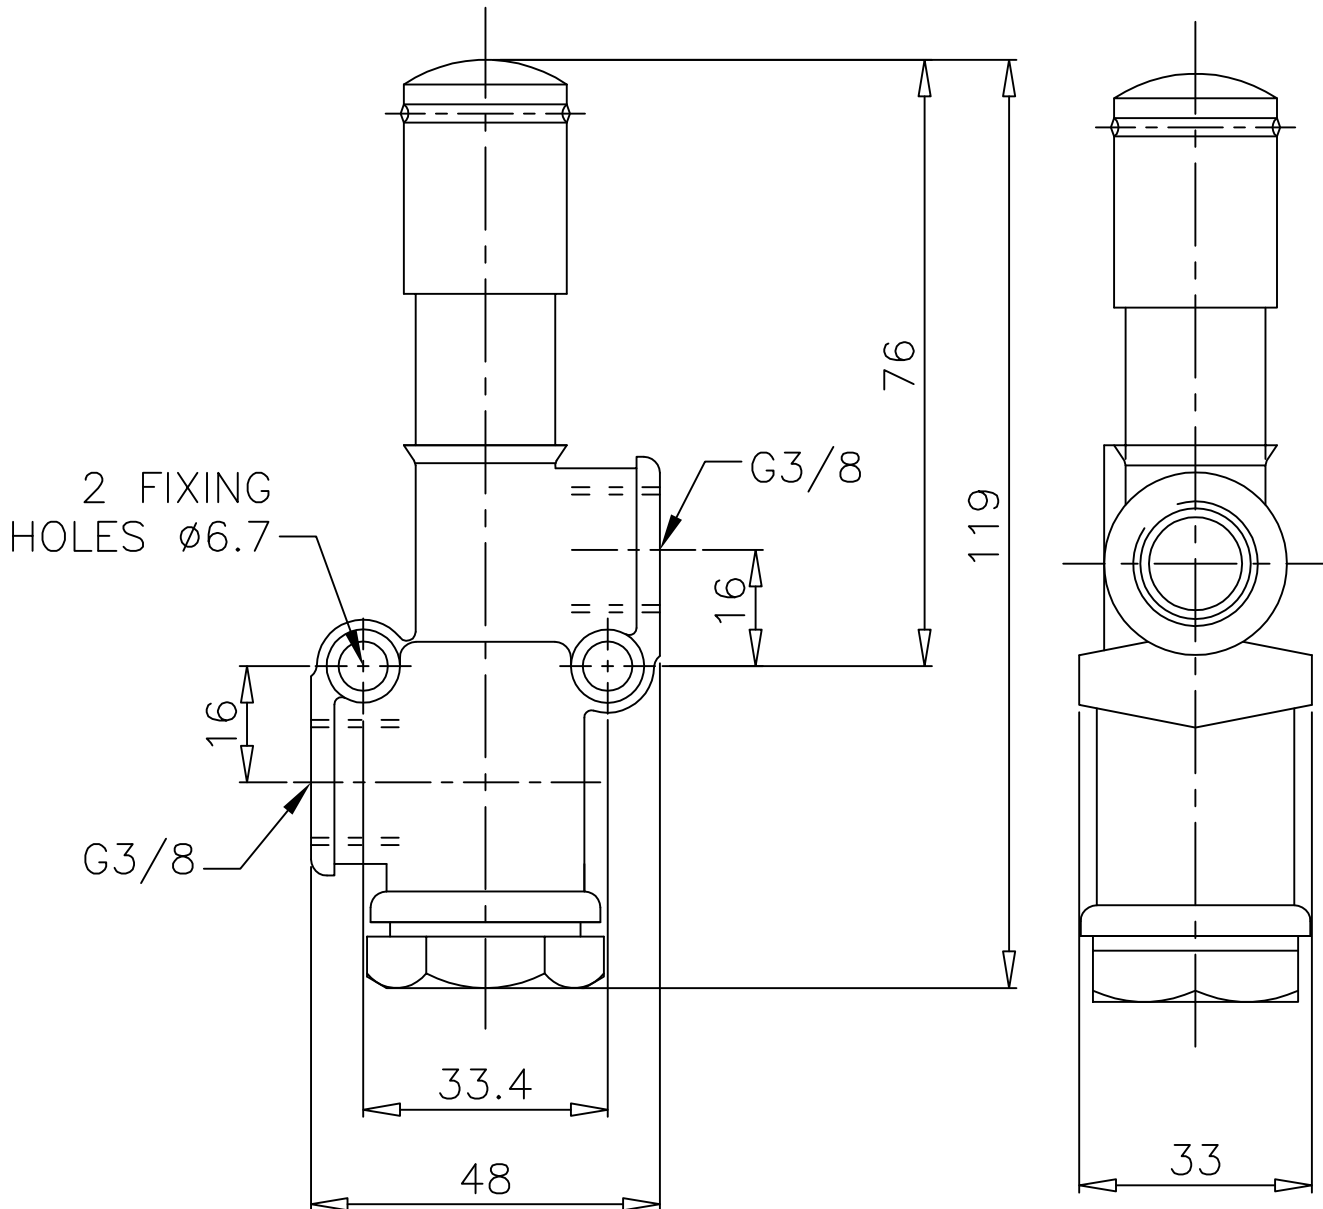

BUTTON OPERATED, SPRING RETURN

ZS/534/1

Type : 2/2 Poppet Valve
Manual Actuated

Port Size : G 3/8

Operating Pressure : 0 - 7 bar

Operating Temperature : 0°C to +80°C

Flow (Cv) : 2.7

Manual operating force : 110N+16N per bar supply pressure

ALL DIMENSIONS ARE IN mm

NUCON INDUSTRIES PRIVATE LIMITED
88 , C.I.E , BALANAGAR ,
HYDERABAD - 500 037

DRAWN	T.Prabhakar	05.09.2008
CHECKED		
APPROVED		